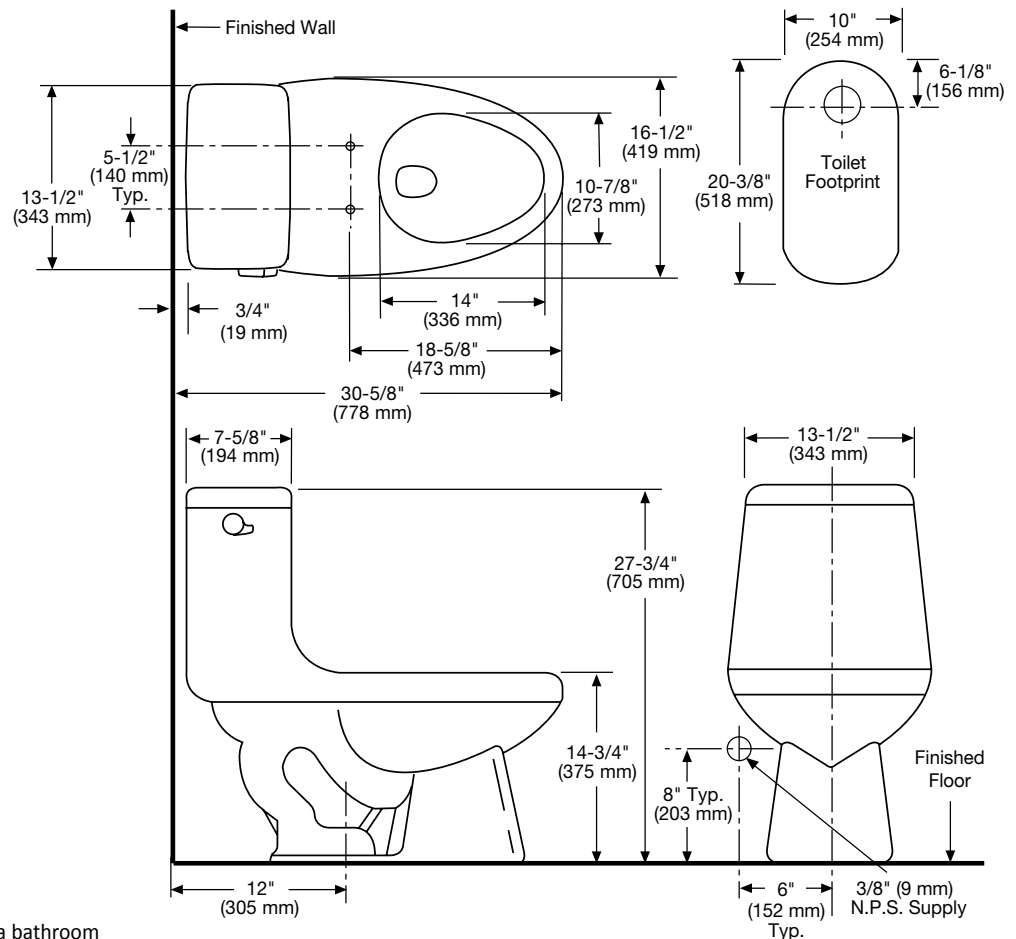

705NS Aegean™

Elongated Front, Vitreous China, One-Piece Toilet

Features

- 1.6 gpf / 6.0 lpf low water consumption
- Elongated front bowl
- High performance MagnaFlush™ flushing technology
- 3" flush valve
- Pilot operated anti-siphon fill valve
- 12" rough-in
- Model 73 side-mount, chrome plated metal trip lever
- 2" glazed trapway
- Includes a color-match SmartClose™ toilet seat
- The Mansfield® limited lifetime warranty
- Available in White and Standard Colors: Biscuit, Bone

705NS Aegean™

Elongated Front, Vitreous China, One-Piece Toilet

Specifications

Model #	Description	Codes/Standards
705NS	Elongated front (1.6 gpf / 6.0 lpf) one-piece toilet with SmartClose™ toilet seat	

Specification	Description	Specification	Description
Material	Vitreous China	Trap	Diameter: 2" Seal: 2-1/8"
Water Pressure Range	20 to 80 PSI	Water Surface	7-1/4" X 10-3/4"
MaP Rating	600 grams	Rough-in	12"
Water Usage	1.6 gpf / 6.0 lpf	Shipping Weight	84.5 lbs. / 38.3 kg
Flush System	3" flush valve - MagnaFlush™ Flushing Technology	Warranty	Vitreous China - Limited Lifetime Tank Trim - Limited One Year

Technical Information

See our complete line of acrylic and vitreous china bathroom fixtures, plastic tank trim and plumbing products.

These dimensions are nominal and subject to change without notice.

Fixture performance and specifications meet or exceed ASME A112.19.2-2008/CSA B45.1-08 standards, and other state and local codes.