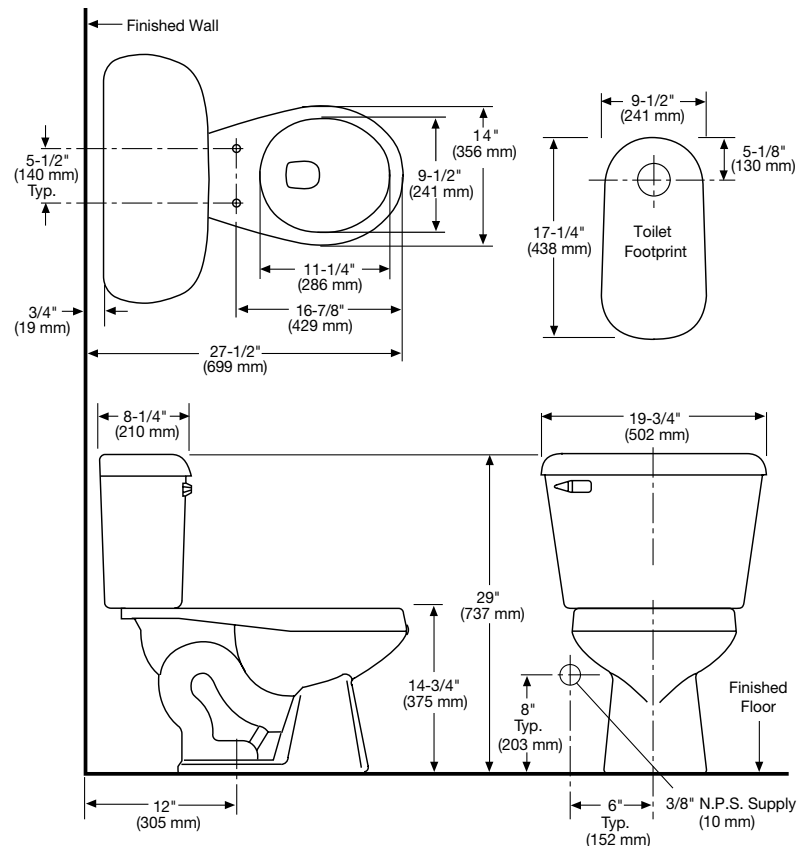

### Round Front, Vitreous China, Two-Piece Toilet

## Specifications

Model #	Description	Codes/Standards
4130-3121	Round front (1.28 gpf/4.86 lpf) two-piece toilet	  

Specification	Description	Specification	Description
Material	Vitreous China	Trap Diameter	1-7/8"
Water Pressure Range	20 to 80 PSI	Trap Seal	2-5/8"
Flush System	3" hybrid flush valve	Rough-in	12"
Water Usage	1.28 gpf / 4.86 lpf	Shipping Weight	Model 4130 - 48 lbs., Model 3121 - 33 lbs., Model 4130CTK and 4130LTCTK - 85 lbs.
Water Surface Area	8-3/16" X 9-1/8"	Warranty	Vitreous China - Limited Lifetime Tank Trim - Limited One Year
MaP Rating	600 grams		

## Technical Information

See our complete line of acrylic and vitreous china bathroom fixtures, plastic tank trim and plumbing products.

These dimensions are nominal and subject to change without notice.