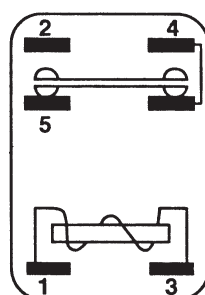

Model Identification

COIL VOLTAGE	MARS2 NO. SPST-NO.	MARS2 NO. NO. SPDT	MARS2 NO. SPNO-SPNC
24	92360	92370	92380
110/120	92362	92372	92382
208/240	92364	92374	92384

Contact Rating

VOLTAGE	FULL LOAD	LOCKED ROTOR	RESISTIVE
120	12	60	18
240	8	48	18
277	7	42	18

Terminal Identification

SPST-NO

SPDT

SPNO-SPNC

Cross Reference:

ESSEX/RBM	MARS2 NO.	ESSEX/RBM	MARS2 NO.
90-360Q	92360	90-374Q	92374
90-362Q	92362	90-380Q	92380
90-364Q	92364	90-382Q	92382
90-370Q	92370	90-384Q	92384
90-372Q	92372		