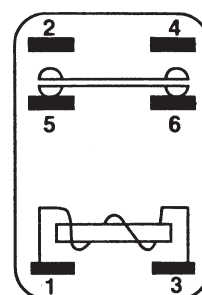

Model Identification

COIL VOLTAGE	MARS2 NO. SPST-NO.	MARS2 NO. NO. SPDT	MARS2 NO. SPNO-SPNC
24	92360	92370	92380
110/120	92362	92372	92382
208/240	92364	92374	92384

Contact Rating

VOLTAGE	FULL LOAD	LOCKED ROTOR	RESISTIVE
120	12	60	18
240	8	48	18
277	7	42	18

Terminal Identification

SPST-NO

SPDT

SPNO-SPNC

Cross Reference:

ESSEX/RBM	MARS2 NO.	ESSEX/RBM	MARS2 NO.
90-360Q	92360	90-374Q	92374
90-362Q	92362	90-380Q	92380
90-364Q	92364	90-382Q	92382
90-370Q	92370	90-384Q	92384
90-372Q	92372		