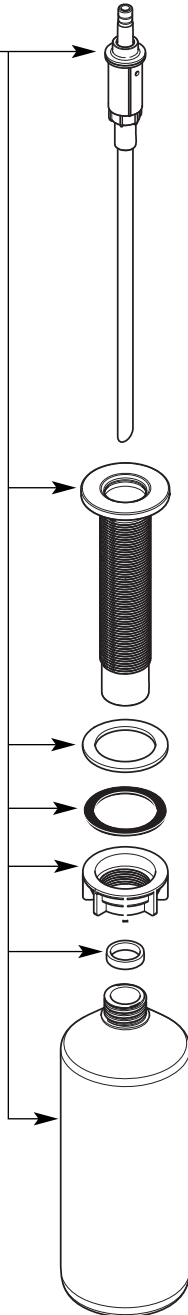

Buy it for looks. Buy it for life.®

■ Order by Part Number

Pump Knob Kit

- 173488 Chrome
- 173488SRS Spot Resist Stainless

Underdeck Service Kit

173490

# Illustrated Parts

## TRANSITIONAL SOAP/LOTION DISPENSER

**MODEL**

S3948C

S3948SRS

**FINISH**

Chrome

Spot Resist Stainless