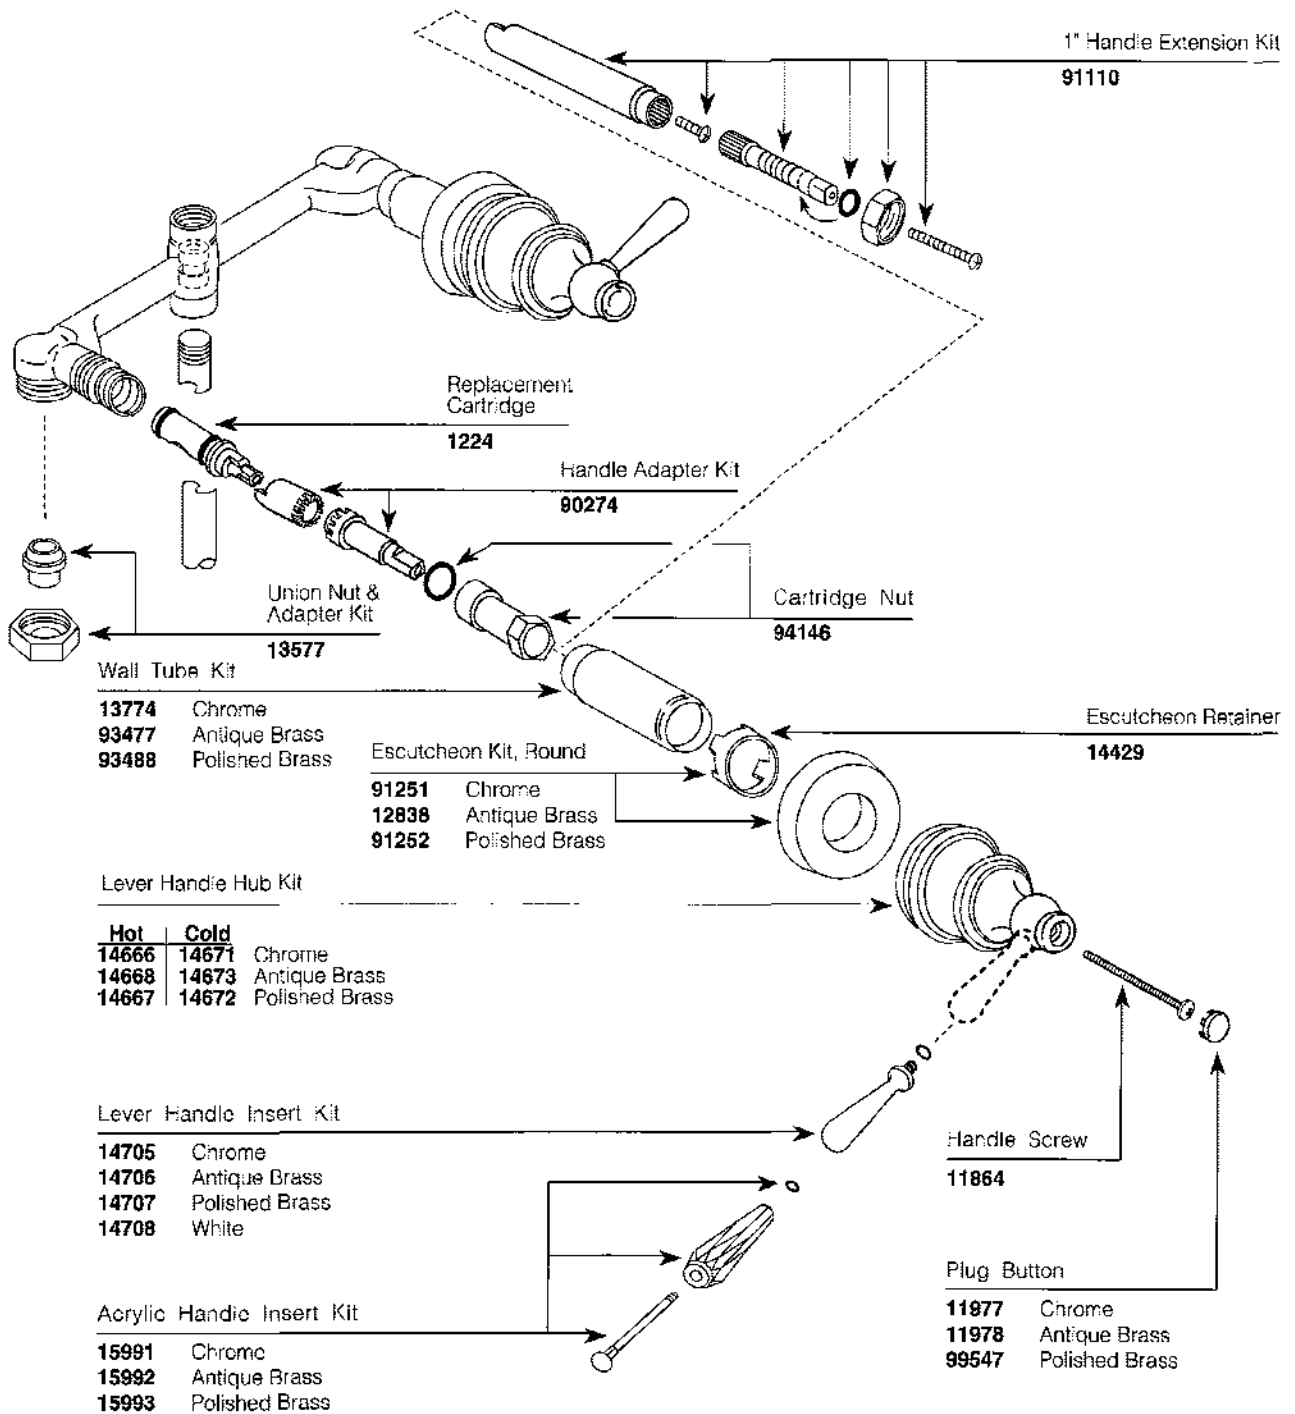

■ Order inserts separately on Wing Handle Models

■ Order by Part Name and Part Number (Bold Face Type)

CHATEAU by MOEN
WING-HANDLE
TUB/SHOWER
VALVE

MODEL NUMBER

IPS Valve Only
 Chrome
2983

■ Order inserts separately on Wing Handle Models

■ Order by Part Name and Part Number (Bold Face Type)

TRADITIONAL by MOEN
LEVER-HANDLE
TUB/SHOWER
VALVE

MODEL NUMBER

IPS Valve Only

Chrome	Antique Brass	Polished Brass
2932	2932-A	2932-P

■ Order inserts separately on Lever Handle Models

■ Order by Part Name and Part Number (**Bold Face Type**)

TRADITIONAL by MOEN
CROSS-HANDLE
TUB/SHOWER
VALVE

MODEL NUMBER

IPS Valve Only		
Chrome	Antique Brass	Polished Brass
2942	2942-A	2942-P

■ Order inserts separately on Cross Handle Models

■ Order by Part Name and Part Number (Bold Face Type)