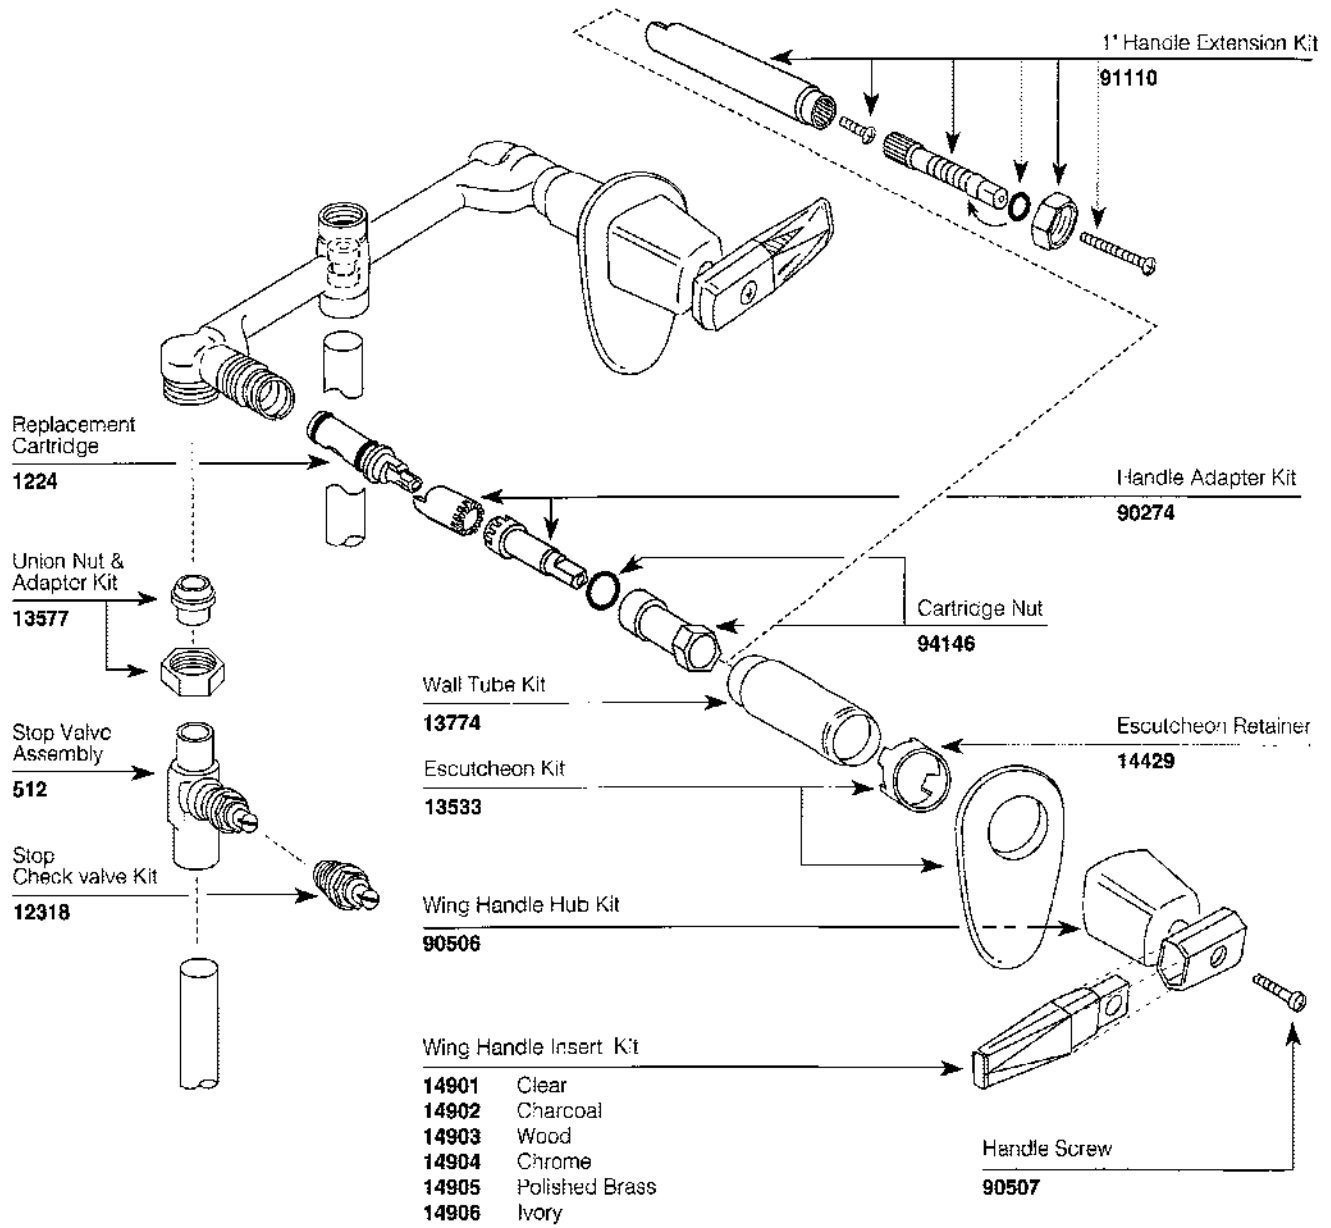

■ Order inserts separately on Wing Handle Models

■ Order by Part Name and Part Number (Bold Face Type)

CHATEAU by MOEN
WING-HANDLE
TUB/SHOWER
VALVE

MODEL NUMBER

IPS Valve Only
 Chrome
2983

■ Order inserts separately on Wing Handle Models

■ Order by Part Name and Part Number (Bold Face Type)

TRADITIONAL by MOEN
LEVER-HANDLE
TUB/SHOWER
VALVE

MODEL NUMBER

IPS Valve Only

Chrome	Antique Brass	Polished Brass
2932	2932-A	2932-P

■ Order inserts separately on Lever Handle Models

■ Order by Part Name and Part Number (**Bold Face Type**)

TRADITIONAL by MOEN
CROSS-HANDLE
TUB/SHOWER
VALVE

MODEL NUMBER

IPS Valve Only		
Chrome	Antique Brass	Polished Brass
2942	2942-A	2942-P

■ Order inserts separately on Cross Handle Models

■ Order by Part Name and Part Number (Bold Face Type)