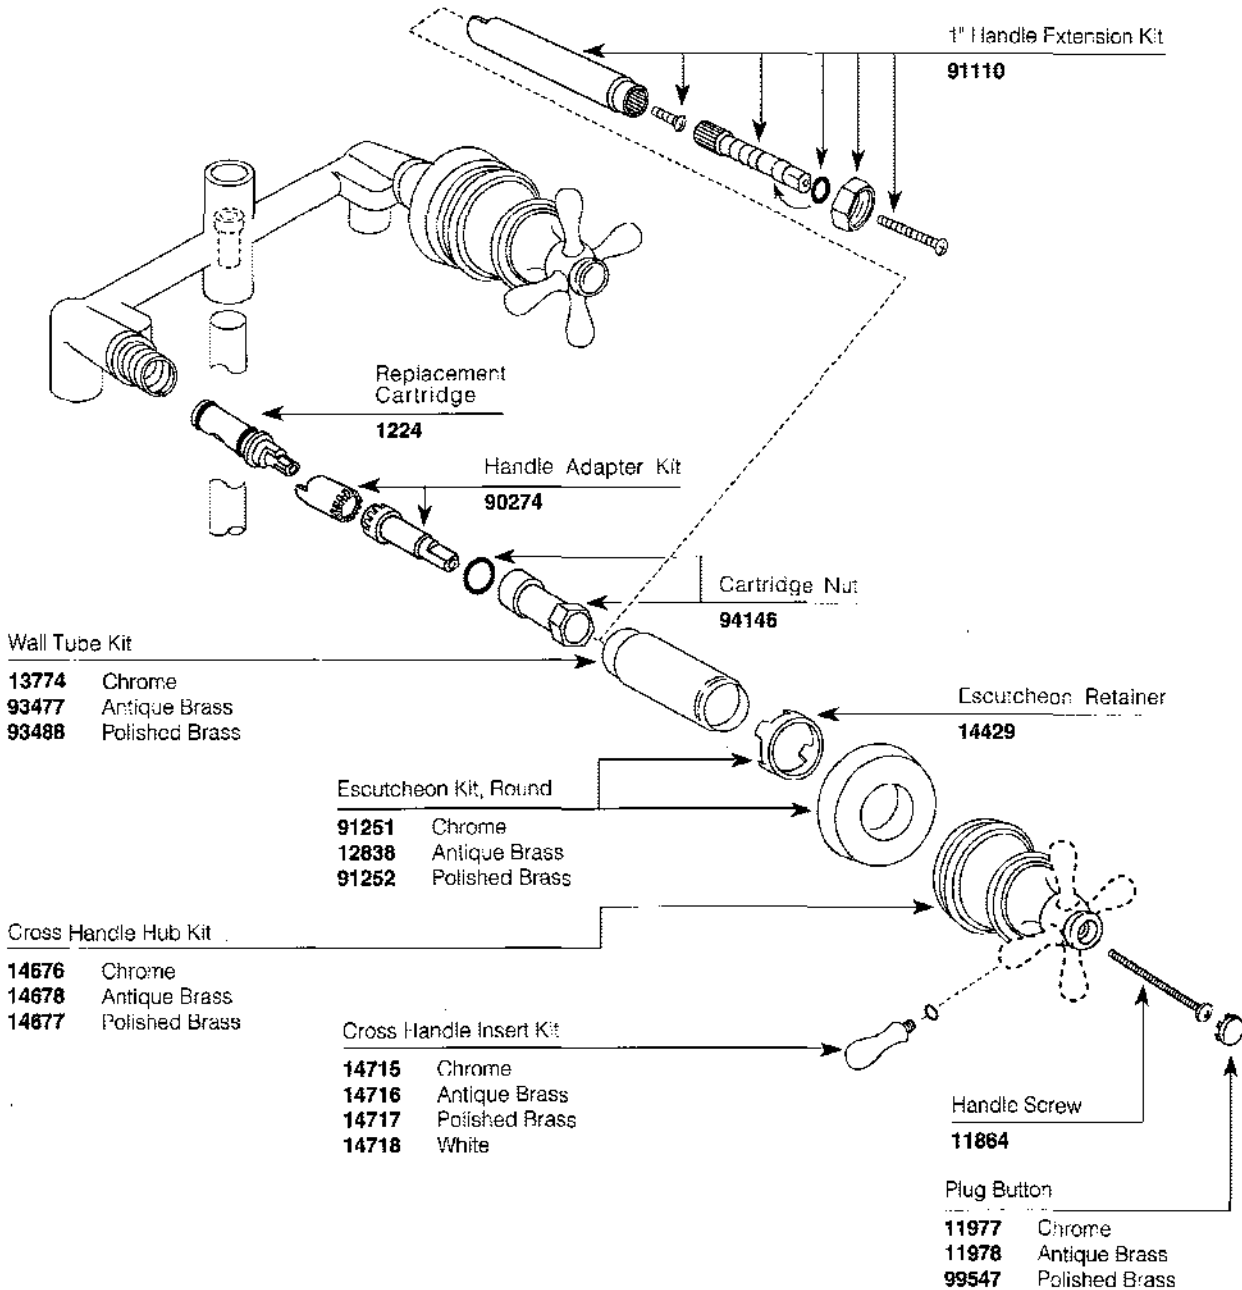

TRADITIONAL by MOEN

**TWO-HANDLE
TUB/SHOWER
VALVE**

MODEL NUMBER

Cross Handle, CG Valve Only			
Chrome	Antique Brass	Polished Brass	Chrome/Polished Brass
2946	2946-A	2946-P	2957

■ Order inserts separately on
Cross Handle Models

■ Order by Part Name and
Part Number (Bold Face Type)