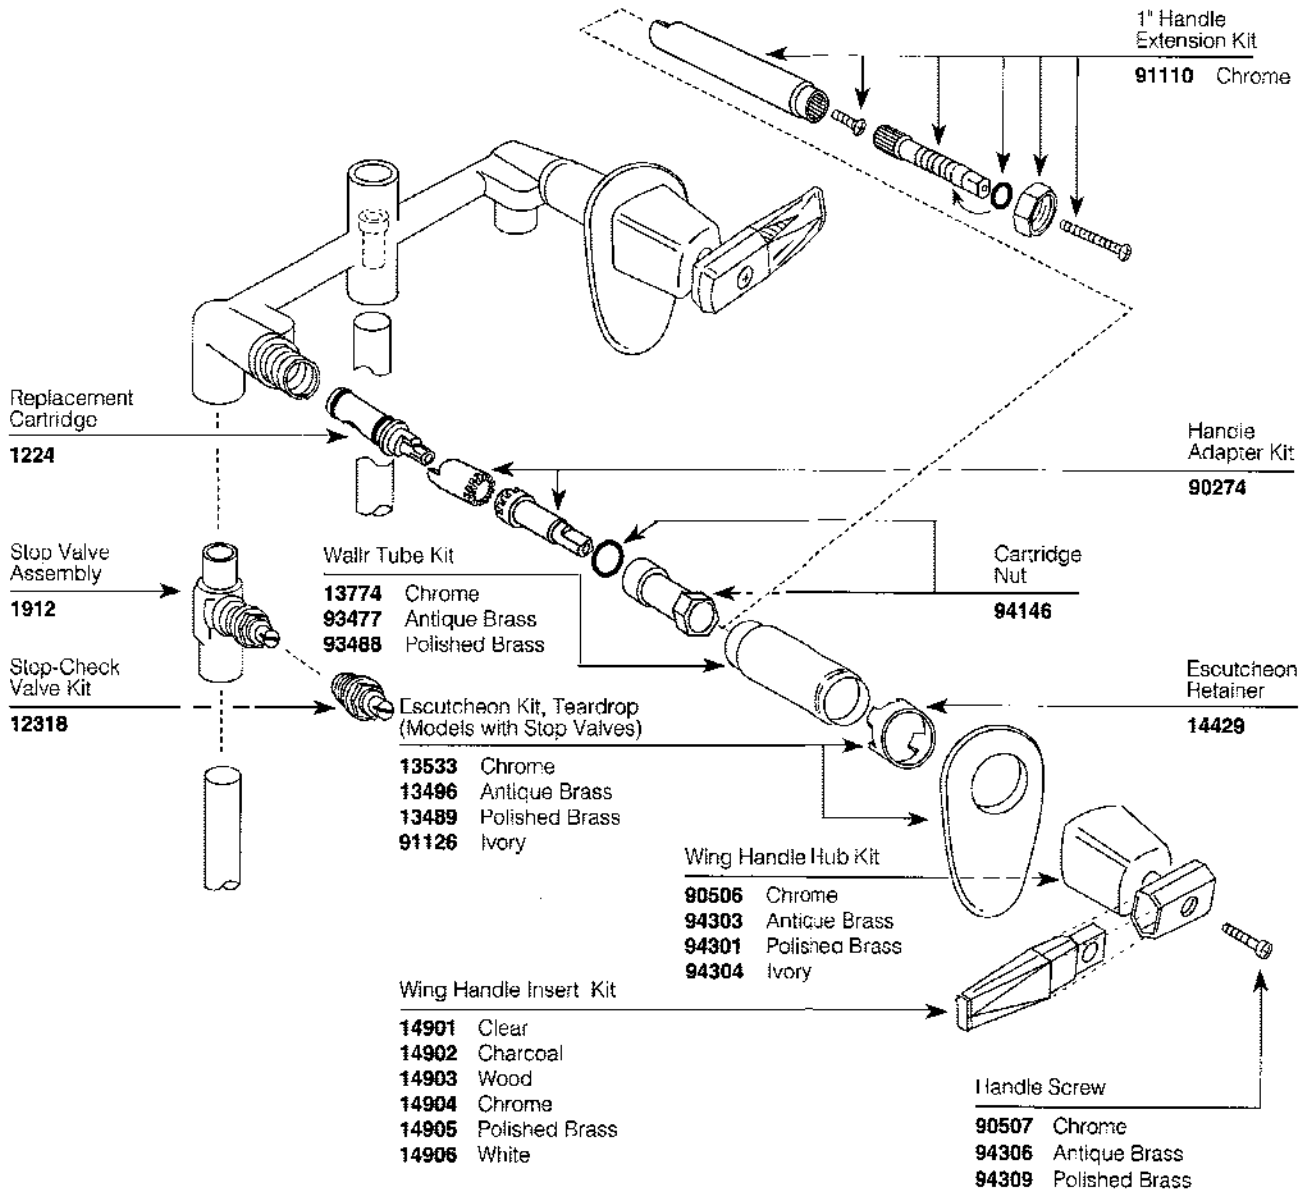

CHATEAU by MOEN

TWO HANDLE TUB/SHOWER VALVE

MODEL NUMBER

Wing Handle, CC Valve Only

Chrome	Ivory w/Chrome	Ivory w/Pol. Brass	Chrome/Pol. Brass	Antique Brass	Polished Brass
2903	2907	2908	2909	2903-A	2903-P
2923			2929	2923-A	2923-P

■ Order inserts separately on Wing Handle Models

■ Order by Part Name and Part Number (Bold Face Type)