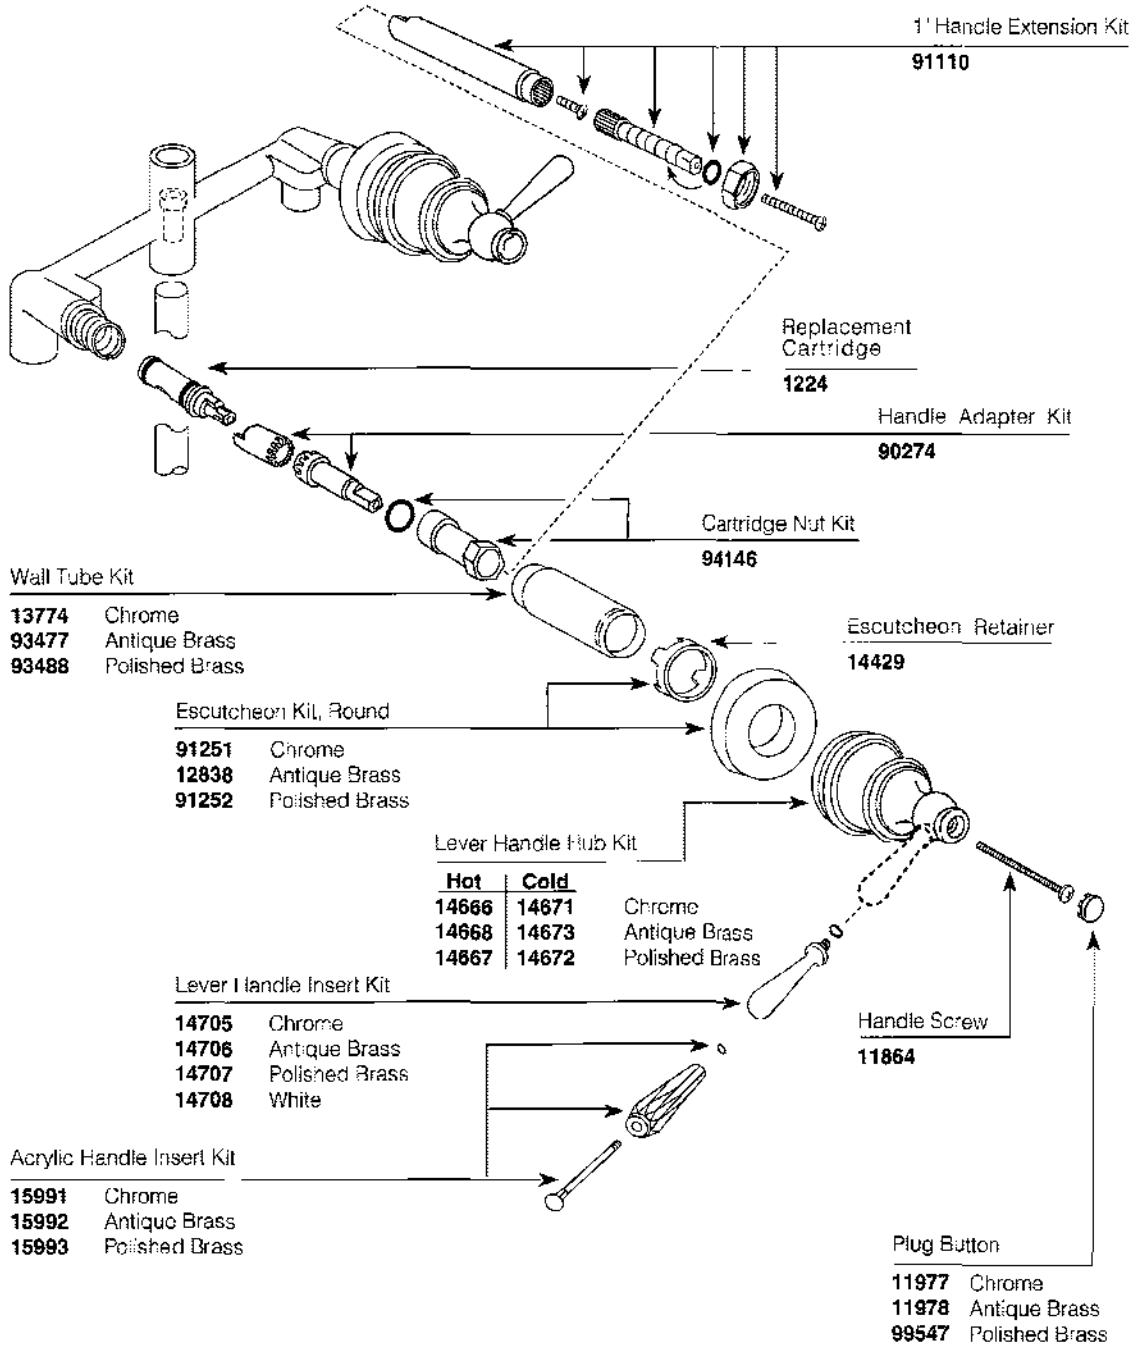

TRADITIONAL by MOEN

**TWO-HANDLE
TUB/SHOWER
VALVE**

MODEL NUMBER

Lever Handles, CC Valve Only

Chrome	Antique Brass	Polished Brass	Chrome/ Polished Brass
2936	2936-A	2936-P	2958

Order by Part Name and
Part Number (Bold Face Type)

■ Order by Part Name and Part Number (Bold Face Type)

TRADITIONAL by MOEN
LEVER-HANDLE
TUB/SHOWER
VALVE

MODEL NUMBER

IPS Valve Only

Chrome	Antique Brass	Polished Brass
2932	2932-A	2932-P

■ Order inserts separately on Lever Handle Models

■ Order by Part Name and Part Number (**Bold Face Type**)

TRADITIONAL by MOEN
CROSS-HANDLE
TUB/SHOWER
VALVE

MODEL NUMBER

IPS Valve Only		
Chrome	Antique Brass	Polished Brass
2942	2942-A	2942-P

■ Order inserts separately on Cross Handle Models

■ Order by Part Name and Part Number (Bold Face Type)