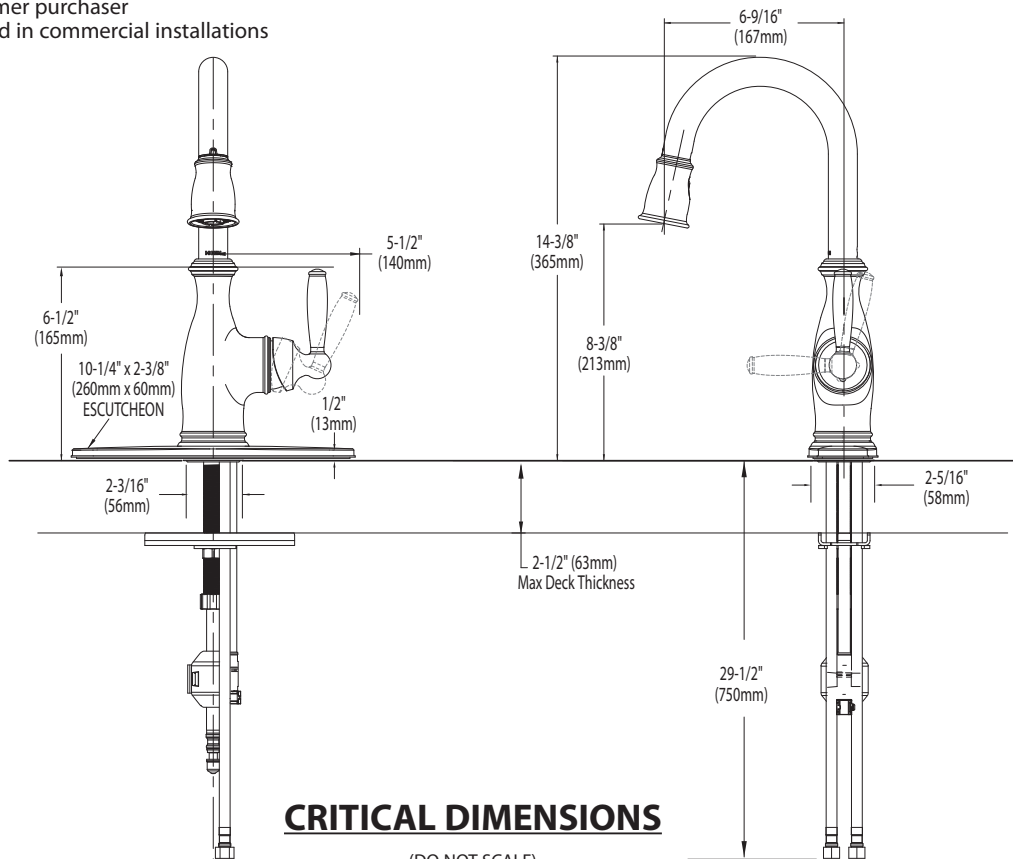

**Models:** 5985 series

**NOTE:** THIS FAUCET IS DESIGNED TO BE INSTALLED  
THRU 1 OR 3 HOLES, 1-1/2" (38mm) MIN. DIA.