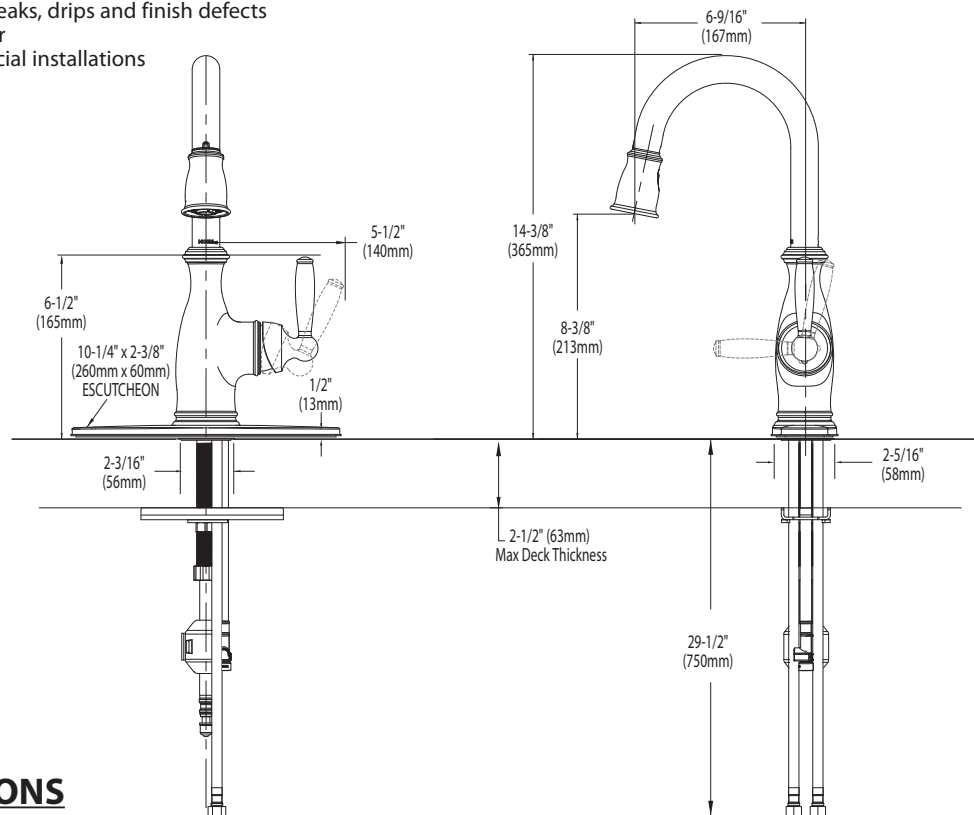

**OPERATION**

- Lever style handle
- Temperature controlled by 100° arc of handle travel
- Operates with less than 5 lbs. of force
- Operates in stream or spray mode in the pullout or retracted position
- When filling a vessel outside the sink, the pause feature conveniently stops the flow of water as the wand passes over the counter top

**FLOW**

- Flow is limited to 1.5 gpm (5.7 L/min) at 60 psi

**CARTRIDGE**

- 1255™ Duralast™ cartridge for Single-Handle Faucets

**STANDARDS**

- Third party certified to IAPMO Green, ASME A112.18.1/CSA B125.1 and all applicable requirements referenced therein including NSF 61/9
- Meets CalGreen and Georgia SB370 requirements
- Complies with California Proposition 65 and with the Federal Safe Drinking Water Act
- The backflow protection system in the device consists of two independently operating check valves, a primary and a secondary which prevent backflow
- **ADA** for lever handle

# Specifications

**BRANTFORD™**  
**Single Handle High Arc**  
**Pulldown Prep/Bar Faucet**

**Models:** 5985 series

**NOTE:** THIS FAUCET IS DESIGNED TO BE INSTALLED  
THRU 1 OR 3 HOLES, 1-1/2" (38mm) MIN. DIA.

## FAUCET DESCRIPTION

- Reflex™ pulldown system offers smooth operation, easy movement and secure docking
- Metal construction with various finishes identified by suffix
- Quick connect installation
- Pullout spray with 68" braided hose
- Flexible supply lines with 3/8" compression fittings
- High arc spout provides the perfect height and reach for prep sinks while the pulldown feature provides infinite maneuverability for food preparation tasks
- 360° rotating spout