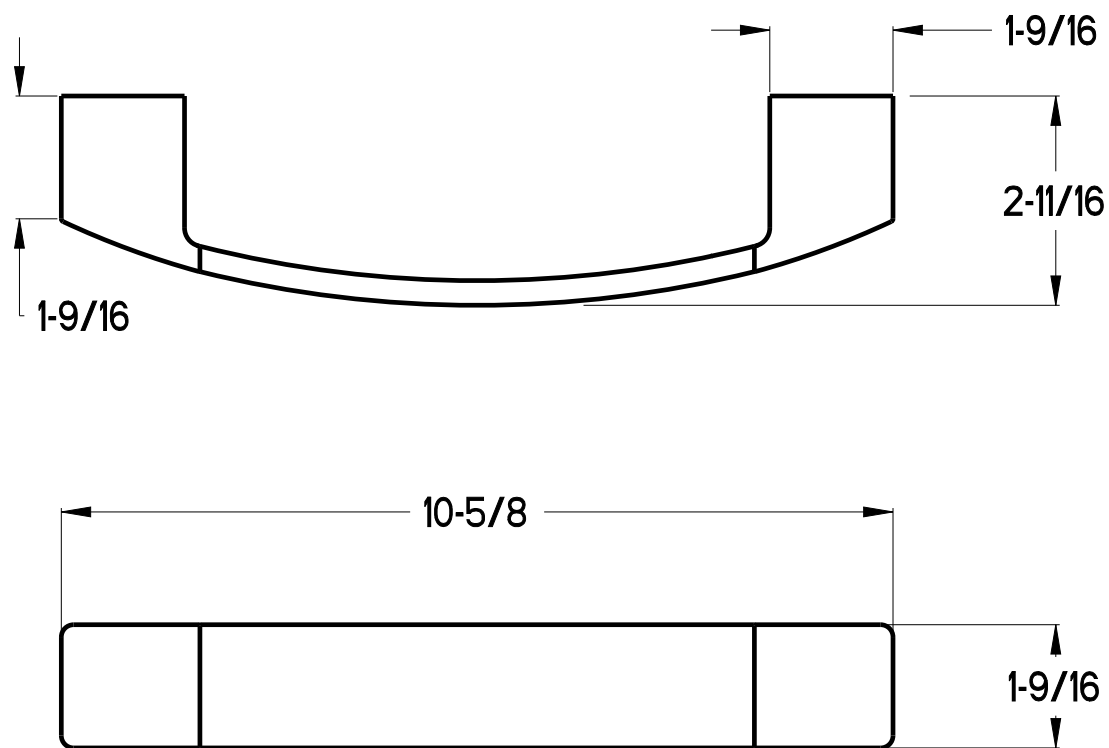

BRB-DF1C Finish(CC)

BRB-DF1K Finish(KK)

Specifications

Features

- Four-Screw Installation Bracket
- Complete Collection with Coordinating Lavatory and Tub & Shower Options
- Pforever Warranty®

- Robust Four-Screw Installation Bracket

Dimensions

Ø1 Min to Ø1-1/2 Max. Deck Hole Openings