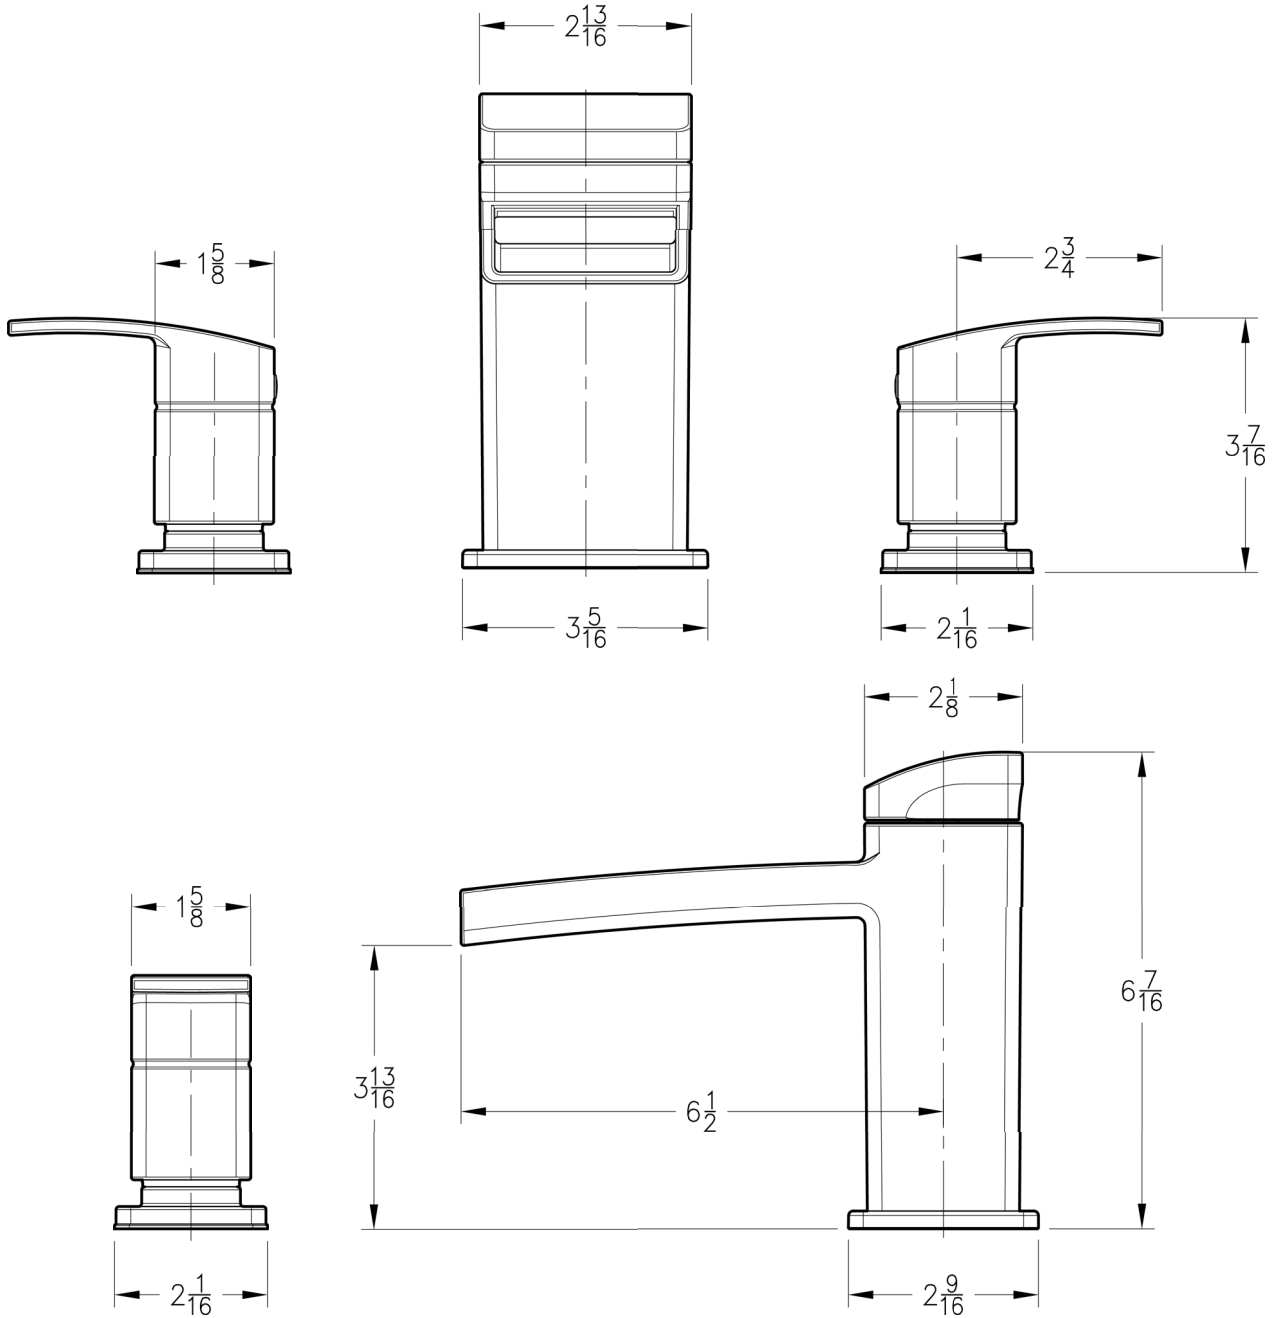

INSTALLATION DIMENSIONS

RT6 Series
KENZO
Roman Tub

Dimensions are in Inches

1-800-PFAUCET www.pricepfister.com
19701 DaVinci, Lake Forest, CA 92610
07/17/08