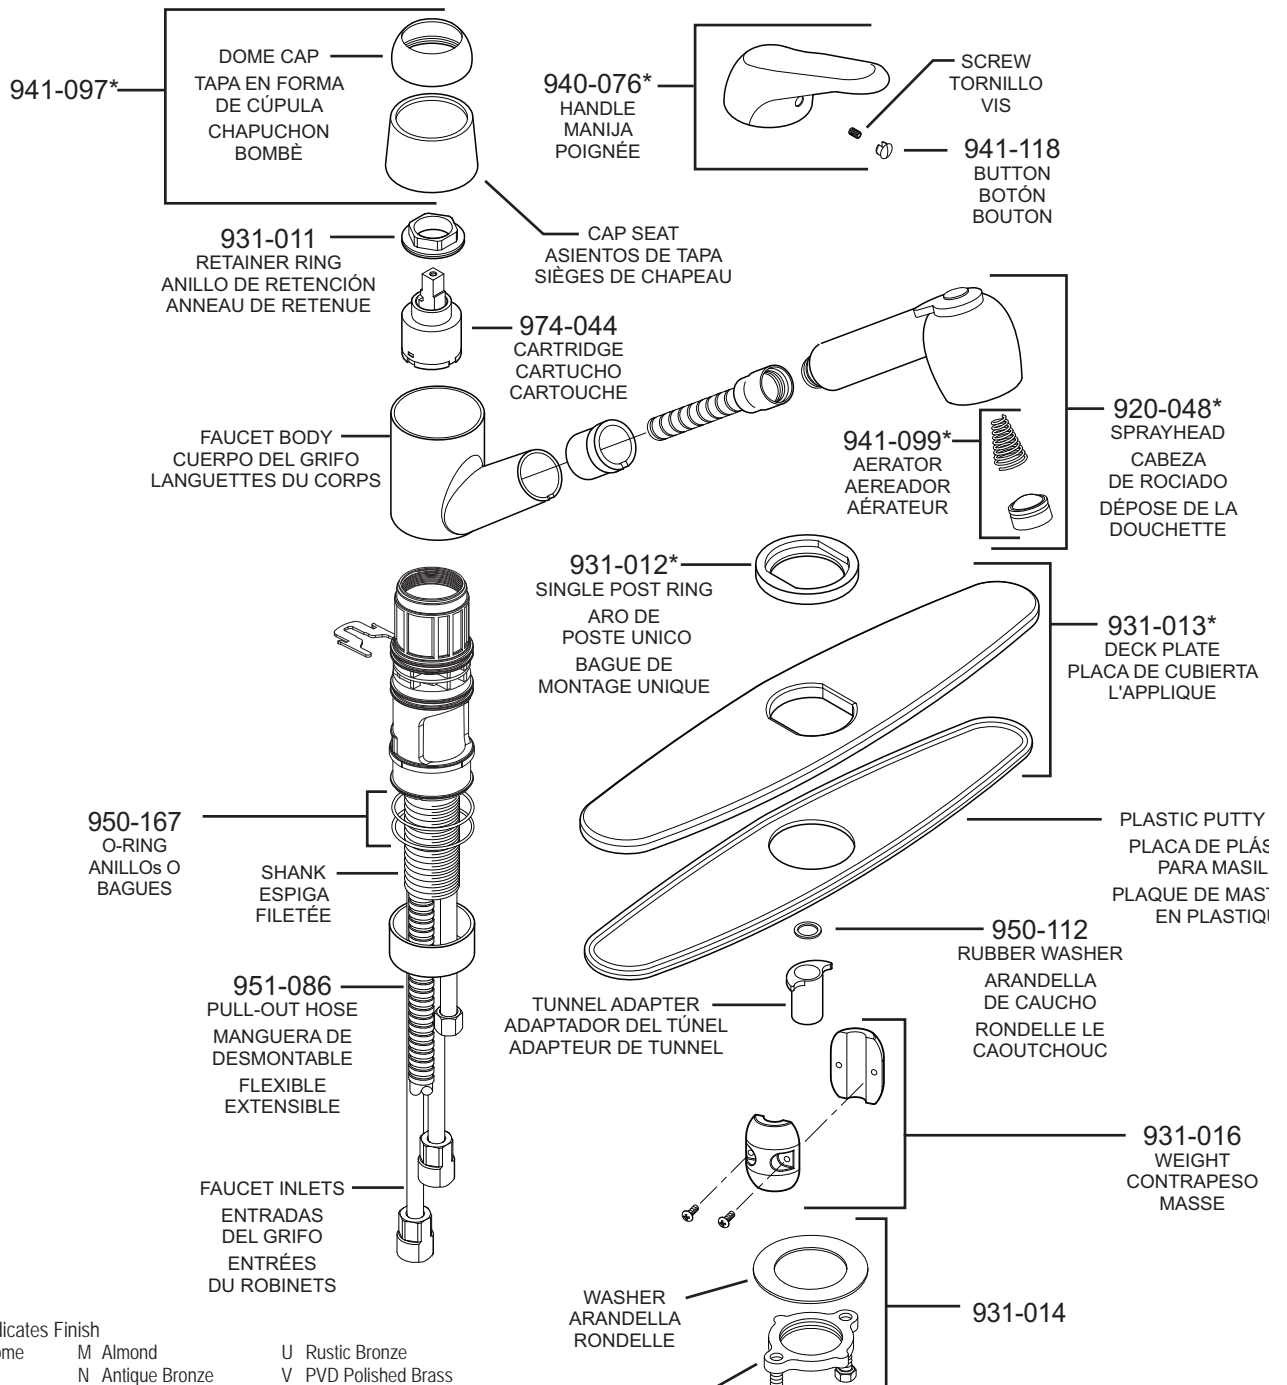

# PARTS EXPLOSION

## 133 Pfirst Series™ Single Control Pull-Out Kitchen Faucet