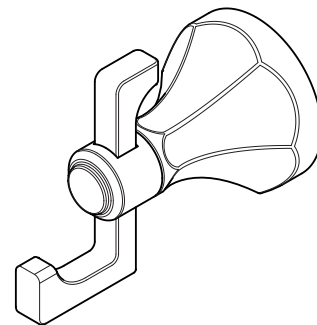

Arterra™ Robe Hook

- BRH-DEOC Finish(C)
- BRH-DEOD Finish(D)
- BRH-DEOK Finish(K)
- BRH-DEOY Finish(Y)

Specifications

- All Metal Construction

Features

- All Metal Construction
- Mounting Hardware Included
- Pforever Warranty®

Dimensions