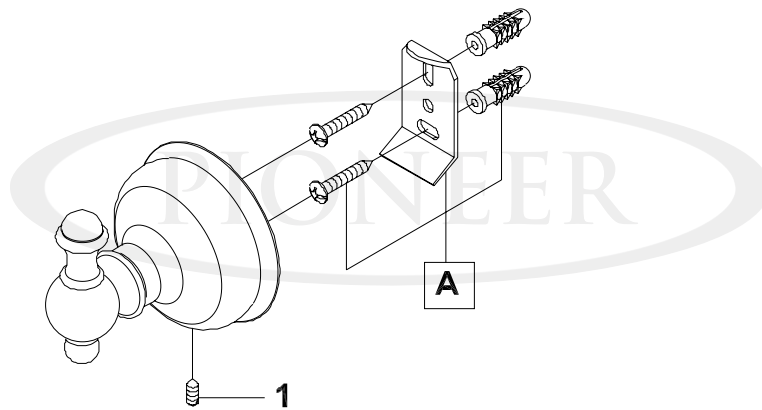

ENGINEERING EXCELLENCE

Americana Series #7AM033

PARTS BREAKDOWN SHEET

DESCRIPTION

- Robe Hook
- Brass Mount
- Concealed Screw Installation
- Mounting Hardware

FINISHES

- PC PVD Polished Chrome
- BN PVD Brushed Nickel
- SS PVD Stainless Steel
- PN PVD Polished Nickel
- PB PVD Polished Brass
- GR PVD Golden Rose
- ORB Oil Rubbed Bronze
- TB PVD Tuscany Bronze

ENGINEERING EXCELLENCE

Pioneer:1-800-338-9468  
 Commerce, CA 90040  
 www.pioneerind.com  
 Pioneer Industries, Inc. © 2013

	ITEM#	DESCRIPTION
A	X-4700001	Mounting Kit
1	X-5700001	Mounting Screw

Product Diagram