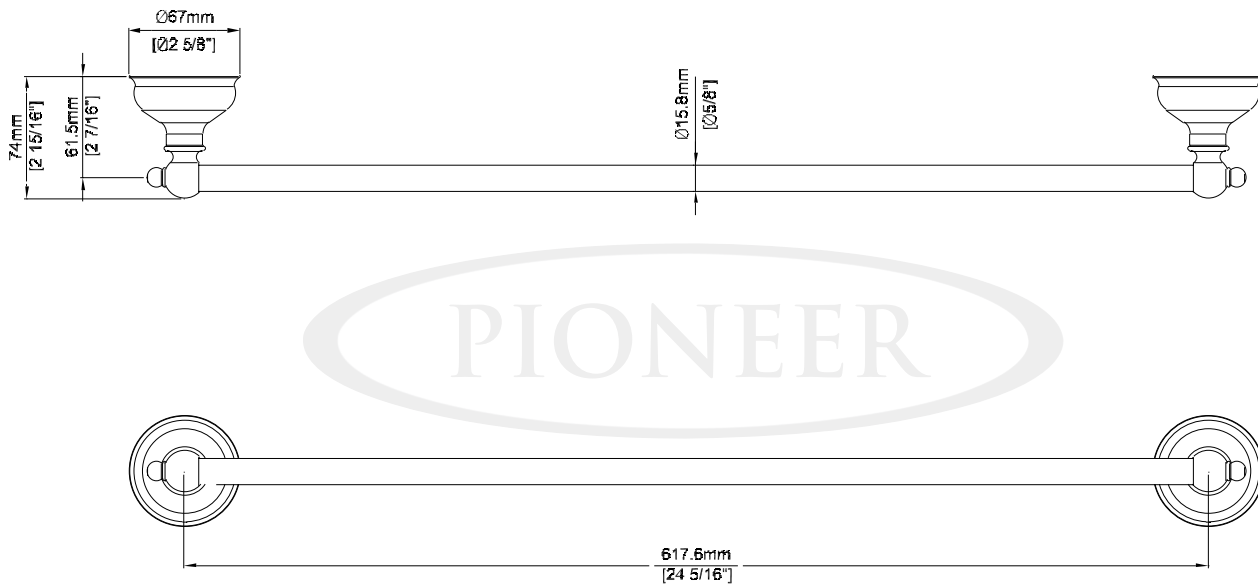

Installation Note:

Please refer to the Installation Guide for complete installation instructions

Product Diagram

ENGINEERING EXCELLENCE

Pioneer: 1-800-338-9468
Commerce, CA 90040
www.pioneerind.com
Pioneer Industries, Inc. © 2013