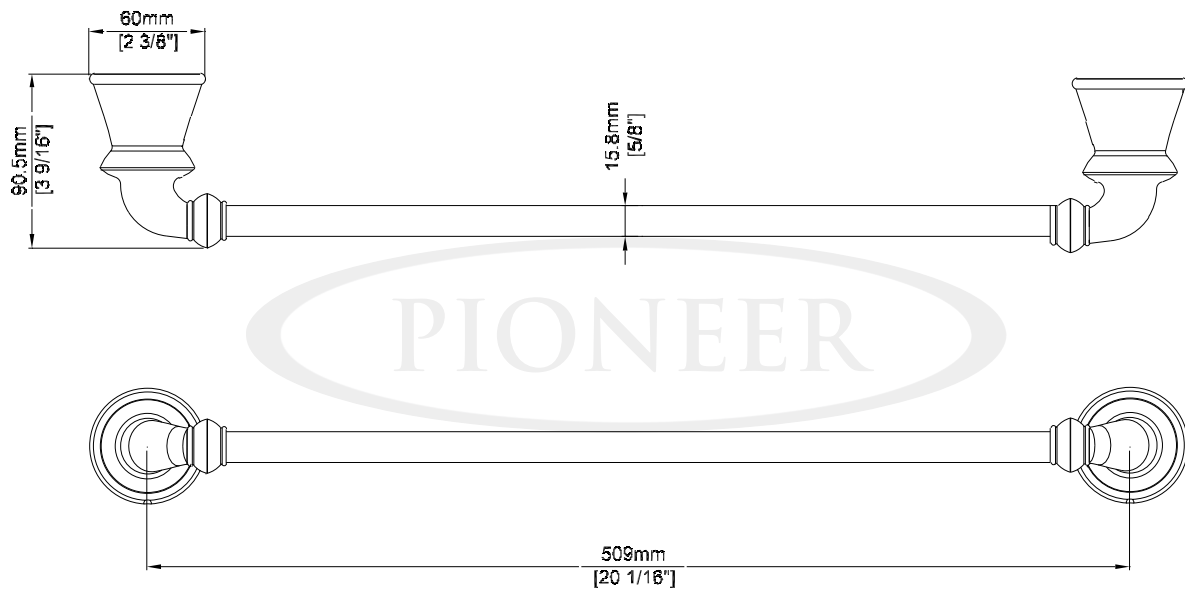

Installation Note:

Please refer to Installation Guide For this Product.

Product Diagram

ENGINEERING EXCELLENCE

Pioneer: 1-800-338-9468
Commerce, CA 90040
www.pioneerind.com
Pioneer Industries, Inc. © 2009

DMSP7DM031/REV. 12 2009
Page 2 of 2