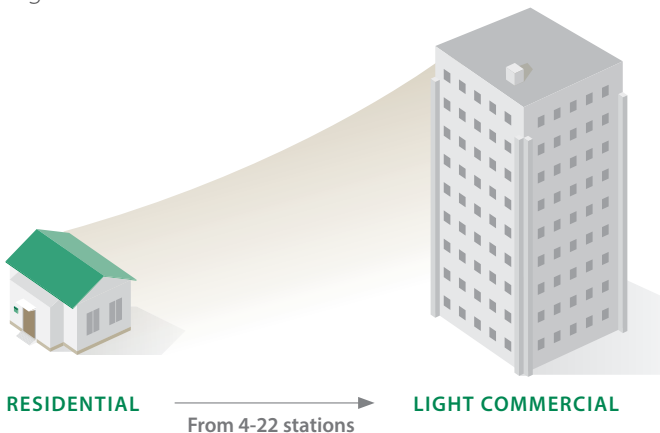

NEW LOOK, SAME SIMPLICITY AND NOW WIFI COMPATIBLE

With simple-to-read text and a bright LCD display, the ESP-Me is easy on the eyes.

And now it's WiFi Compatible so you can operate an irrigation system from anywhere in the world using a smart device.

MORE STATIONS. MORE SITES. MORE SAVINGS.

With 4- to 22-station scalability, the Rain Bird® ESP-Me WiFi Compatible can help you serve a wide range of customers, from residential to light commercial.

The ESP-Me WiFi Compatible Controller is EPA WaterSense® Certified, when installed with a LNK WiFi Module and a WR2 Wireless Rain Sensor.