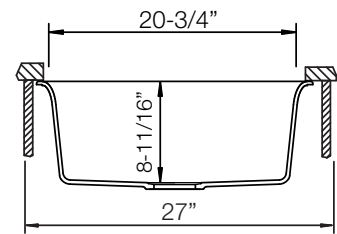

MEASUREMENTS IN INCHES

CRISTADUR®

Magma (097) Metallic	Stone (088) Metallic	Acai (080) Metallic	Chocolate (086) Metallic	Bronze (087) Metallic	Earth (082) Metallic	Polaris (099) Solid
Nero (013) Solid	Onyx (010) Metallic	Basalt (041) Solid	Copper (009) Solid	Mocha (063) Solid	Concrete (042) Solid	Everest (026) Solid

CRISTALITE+®

Fits 27" Cabinet	Bowl Depth 8-11/16"	Bowl 20-3/4" x 16-7/16"	
Overall 23-5/8" x 18-5/16"	Undermount	Faucet holes N/A	3-5/8" Drain Hole

SPECIFICATION SUBMITTAL

PROJECT NAME: _____

ARCHITECT/ENGINEER: _____