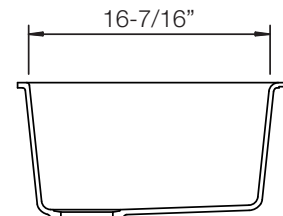

MEASUREMENTS IN INCHES

CRISTADUR®

Magma (097) Metallic	Stone (088) Metallic	Acai (080) Metallic	Chocolate (086) Metallic	Bronze (087) Metallic	Earth (082) Metallic	Polaris (099) Solid
Nero (013) Solid	Onyx (010) Metallic	Basalt (041) Solid	Copper (009) Solid	Mocha (063) Solid	Concrete (042) Solid	Everest (026) Solid

CRISTALITE+®

Fits 27" Cabinet	Bowl Depth 8-11/16"	Bowl 20-3/4" x 16-7/16"	
Overall 23-5/8" x 18-5/16"	Undermount	Faucet holes N/A	3-5/8" Drain Hole

SPECIFICATION SUBMITTAL

PROJECT NAME: _____

ARCHITECT/ENGINEER: _____