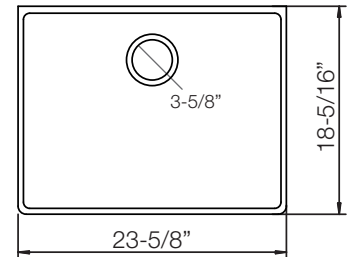

MEASUREMENTS IN INCHES

CRISTADUR®

Magma (097) Metallic	Stone (088) Metallic	Acai (080) Metallic	Chocolate (086) Metallic	Bronze (087) Metallic	Earth (082) Metallic	Polaris (099) Solid
Nero (013) Solid	Onyx (010) Metallic	Basalt (041) Solid	Copper (009) Solid	Mocha (063) Solid	Concrete (042) Solid	Everest (026) Solid

CRISTALITE+®

Fits 27" Cabinet	Bowl Depth 8-11/16"	Bowl 20-3/4" x 16-7/16"	
Overall 23-5/8" x 18-5/16"	Undermount	Faucet holes N/A	3-5/8" Drain Hole

SPECIFICATION SUBMITTAL

PROJECT NAME: _____

ARCHITECT/ENGINEER: _____