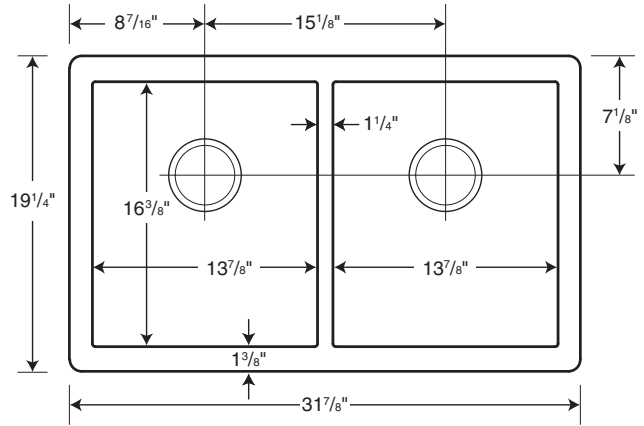

Capacity: 8-1/2 gallons per each bowl

SPECIFICATIONS

QUSQ-3322 Equal Double Bowl

Model	Part	Nominal Dimensions	Ship Wt. Lb.	Ship FedEx	Carton Dims. In.	Cu. Ft.
QUSQ-3322	QU03322SQ	32" W x 21" D (813 mm x 533 mm)	48	FedEx	37 x 25 x 13	6.96