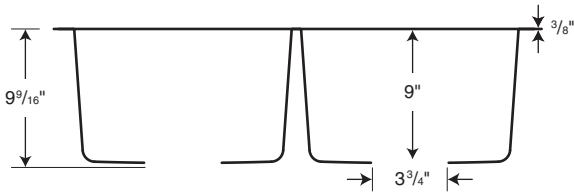

Capacity: 8-1/2 gallons per each bowl

SPECIFICATIONS

QUSQ-3322 Equal Double Bowl

Model	Part	Nominal Dimensions	Ship Wt. Lb.	Ship FedEx	Carton Dims. In.	Cu. Ft.
QUSQ-3322	QU03322SQ	32" W x 21" D (813 mm x 533 mm)	48	FedEx	37 x 25 x 13	6.96