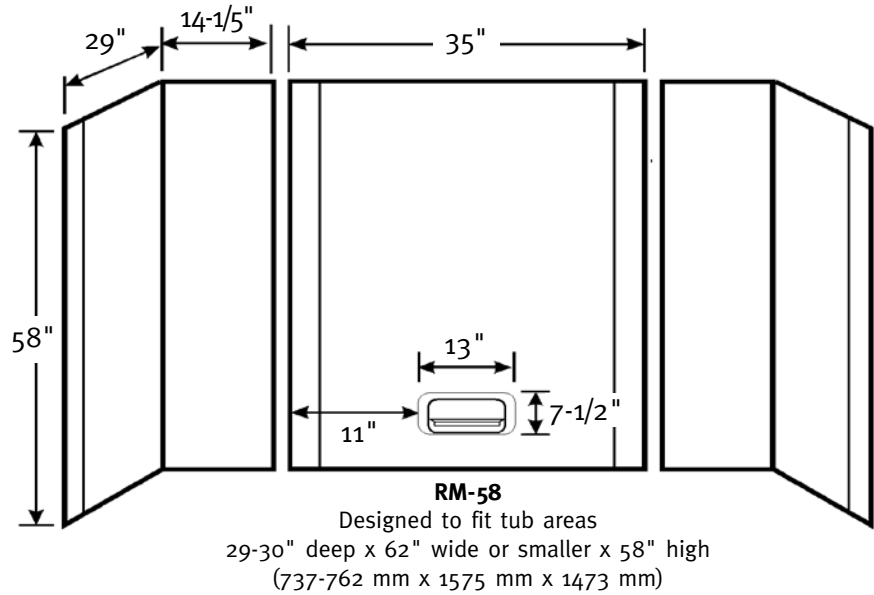

Manufactured from Swan High-Gloss
(see page 2 for detailed information)

WARRANTY
Limited Lifetime – Residential
Limited 5-year – Commercial

FEATURES

- Will not mold or mildew, no grout to clean
- Ideal for both remodeling projects and new construction
- Ultra-bright, glossy surface comes from durable, baked-on finish
- A variety of colors to choose from to customize a bath
- The RM-58 is a glue-up 3-piece compression molded unit with a high-gloss, smooth surface
- Patented design keeps shower head spray from aiming at seams

SPECIFICATIONS

RM-58 High-Gloss 3-Panel Tub Wall Kit

Model	Part	Tub Area Designed To Fit	Ship Wt. Lb.	Ship UPS	Carton Dims. In.	Cu. Ft.
RM-58	RM58000	29-30" D x 62" W* x 58" H (*or smaller) (737-762 mm x 1575 mm x 1473 mm)	53	-	66 x 37 x 9	12.72

Kit Includes: One back panel with molded-in soap dish, two end panels, installation materials and complete installation instructions.

Packaging: Each kit is packed in a triangular carton.

See page 57 for complete listing of all tub wall accessories.