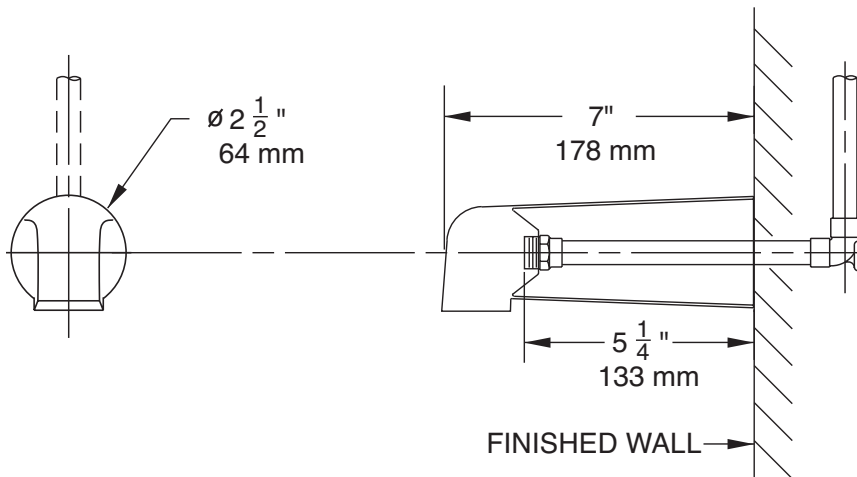

# 067 Tub Spout

Symmons 7" tub spout, zinc with 1/2" inlet

**Job/Location**

.....  
 .....

**Engineer**

.....  
 .....

**Contractor**

.....  
 .....