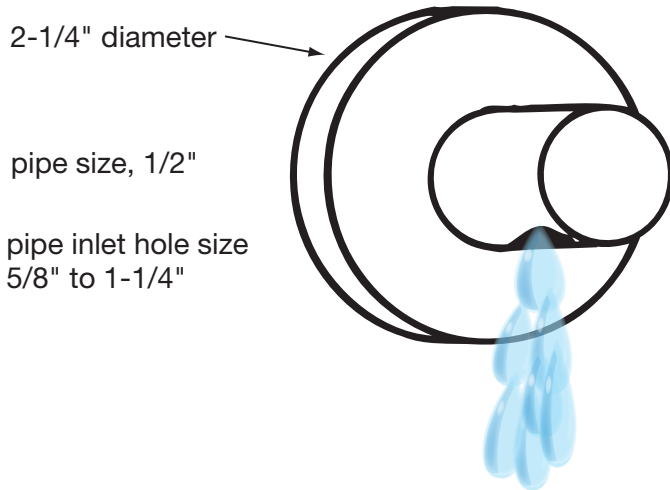

071 Toe Tester

Symmons toe water temperature tester, brass with 1/2" inlet

Dimensions *Toe Tester, 071*

Job/Location

.....
.....

Engineer

.....
.....

Contractor