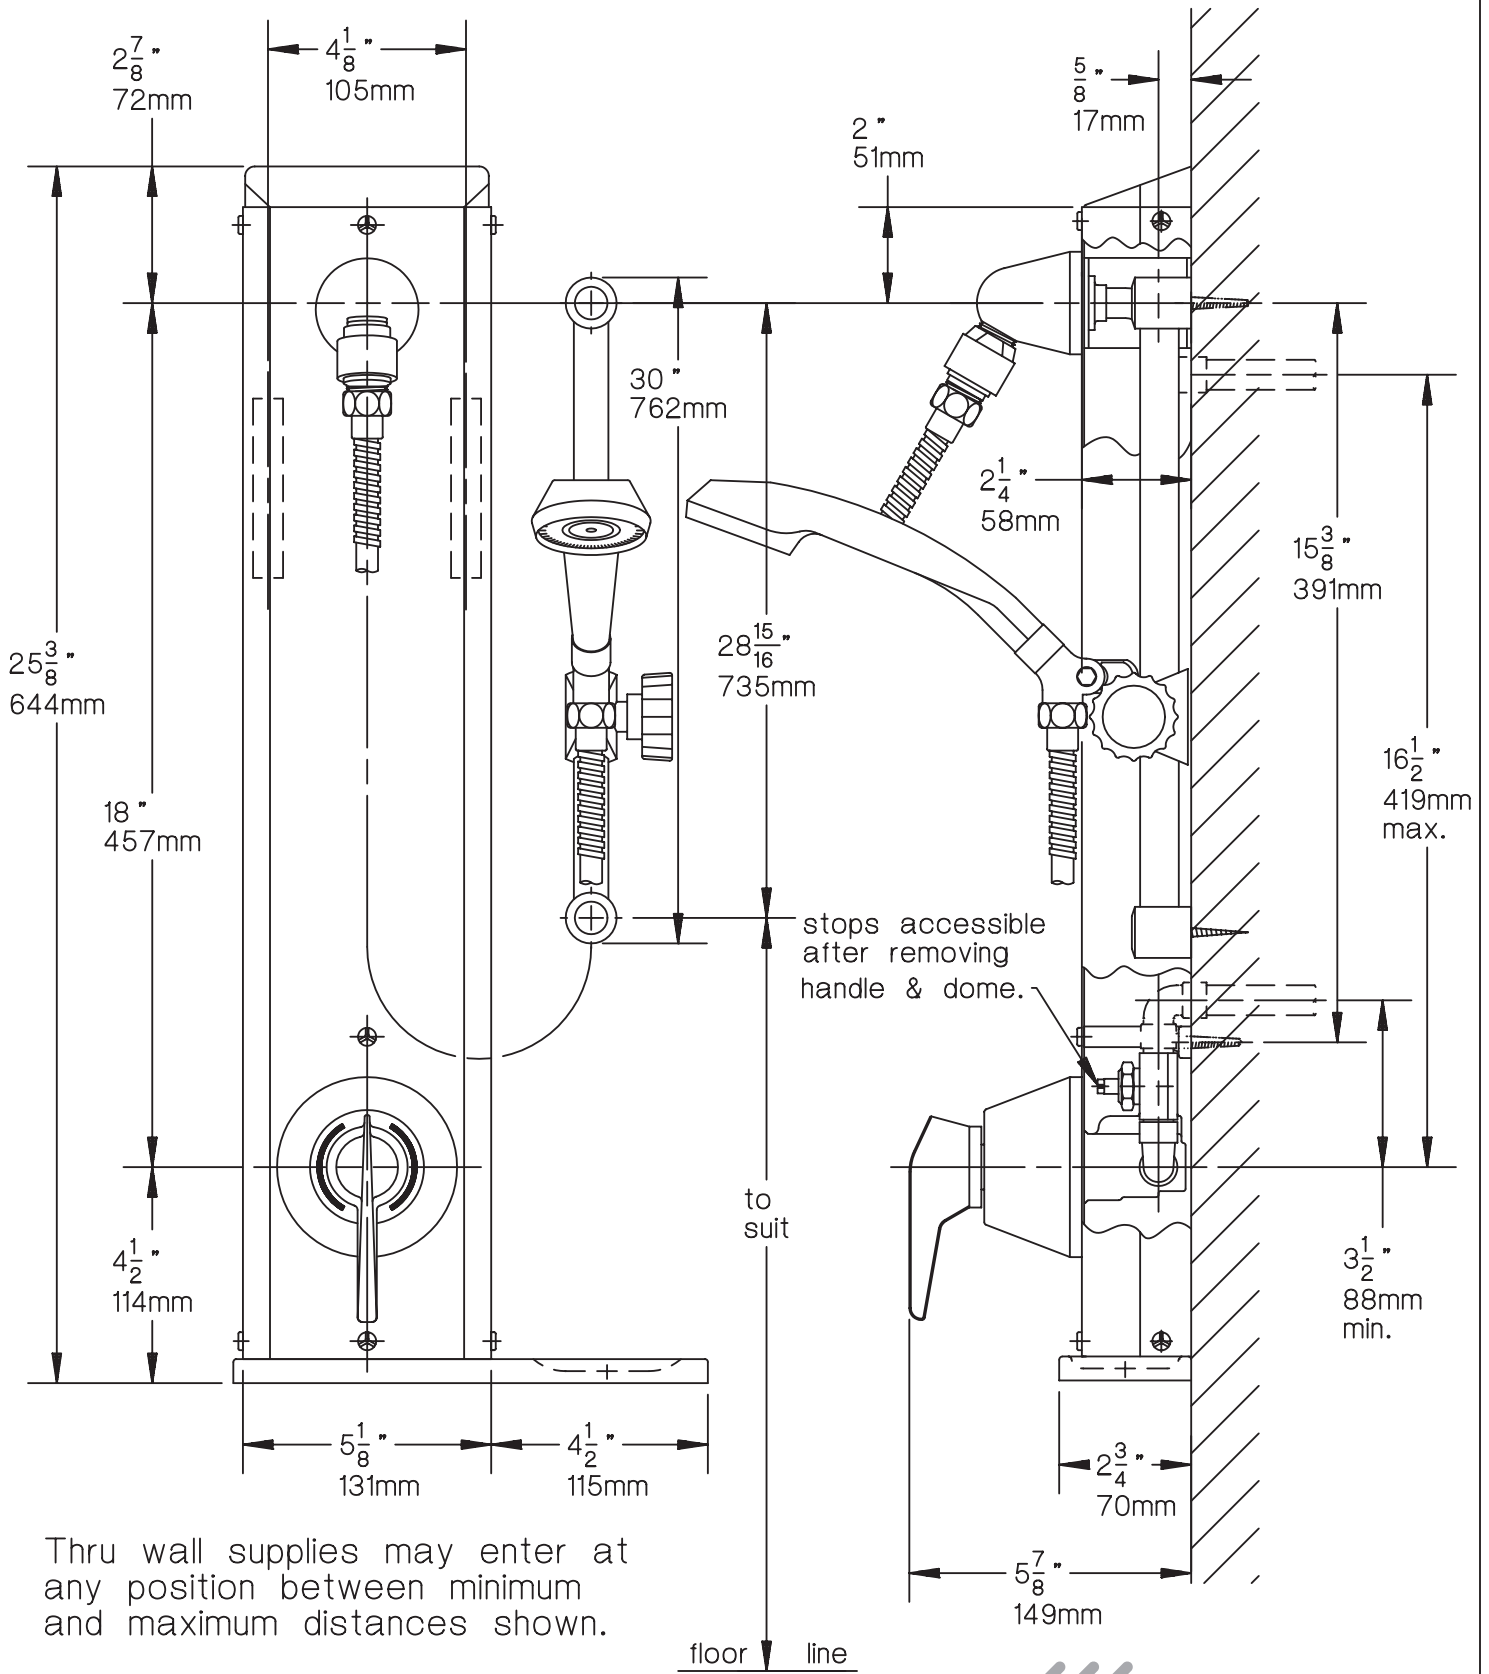

# #1-901S-FSB HYDAPIPE UNIT

Thru wall supplies may enter at any position between minimum and maximum distances shown.

© 1996-1998 Symmons Industries  
 31 Brooks Drive, Braintree, MA 02184-3804  
 Tel: 1-800-SYMMONS, (781) 848-2250  
 Fax: 1-800-961-9621, (781) 843-3849  
 Website: www.symmons.com