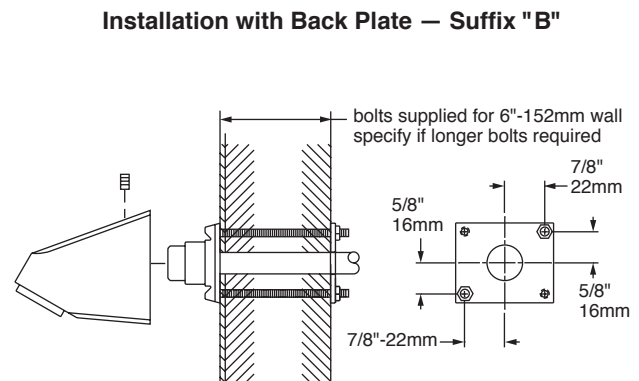

4-150

Senior institutional shower head with semi-adjustable spray. Spray face is non-clogging and non-removable. Anchor plate mounting bracket, all mounting fasteners are vandal resistant recessed hex socket type.

- Suffix A: Anchor plate to simplify mounting on ceramic tile
- Suffix B: Back plate and thru bolts for extra thick wall

Anchor plate used for ceramic tile application—plate screws to wall and tile is applied up to sides of plate. Mounting bracket is mounted on finished wall with machine screws into anchor plate