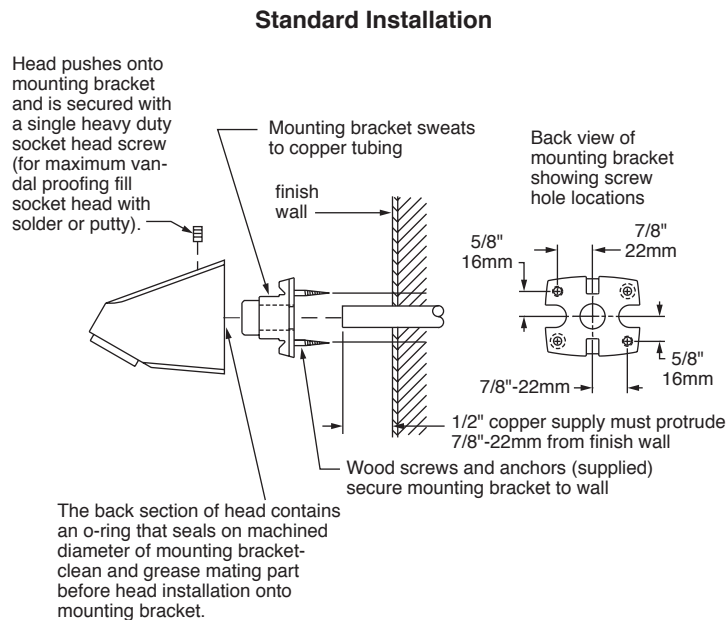

4-150

Senior institutional shower head with semi-adjustable spray. Spray face is non-clogging and non-removable. Anchor plate mounting bracket, all mounting fasteners are vandal resistant recessed hex socket type.

- Suffix A: Anchor plate to simplify mounting on ceramic tile
- Suffix B: Back plate and thru bolts for extra thick wall

Anchor plate used for ceramic tile application—plate screws to wall and tile is applied up to sides of plate. Mounting bracket is mounted on finished wall with machine screws into anchor plate