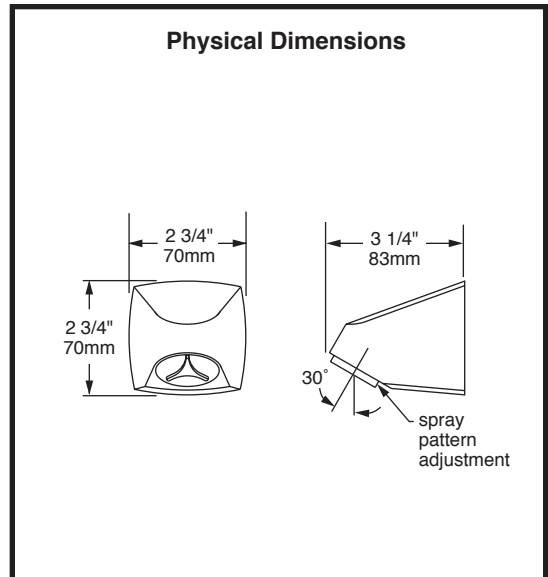

4-150

Senior institutional shower head with semi-adjustable spray. Spray face is non-clogging and non-removable. Anchor plate mounting bracket, all mounting fasteners are vandal resistant recessed hex socket type.

- Suffix A: Anchor plate to simplify mounting on ceramic tile
- Suffix B: Back plate and thru bolts for extra thick wall

Anchor plate used for ceramic tile application—plate screws to wall and tile is applied up to sides of plate. Mounting bracket is mounted on finished wall with machine screws into anchor plate