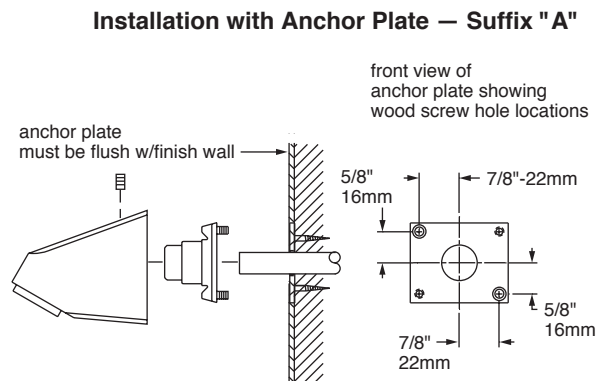

4-150

Senior institutional shower head with semi-adjustable spray. Spray face is non-clogging and non-removable. Anchor plate mounting bracket, all mounting fasteners are vandal resistant recessed hex socket type.

- Suffix A: Anchor plate to simplify mounting on ceramic tile
- Suffix B: Back plate and thru bolts for extra thick wall

Anchor plate used for ceramic tile application—plate screws to wall and tile is applied up to sides of plate. Mounting bracket is mounted on finished wall with machine screws into anchor plate