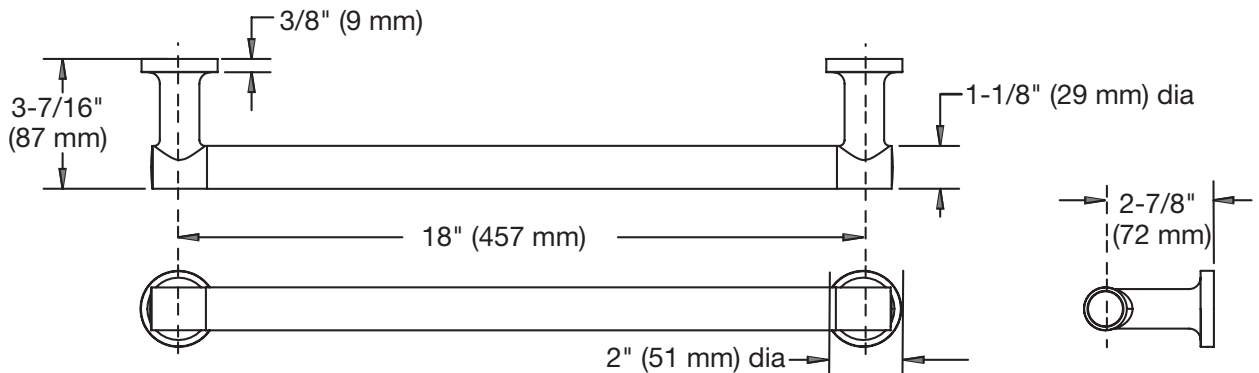

Location:

Towel Bar 533TB

Specification Submittal

Model Numbers

- 533TB-18 18 inch Towel Bar
- 533TB-24 24 inch Towel Bar

Feature Highlights

- Metal construction
- Mounting hardware included
- Standard finish is polished chrome

Dimensions Museo 18 inch Towel Bar, 533TB-18

Note: Dimensions subject to change without notice.

Dimensions Museo 24 inch Towel Bar, 533TB-24

Note: Dimensions subject to change without notice.