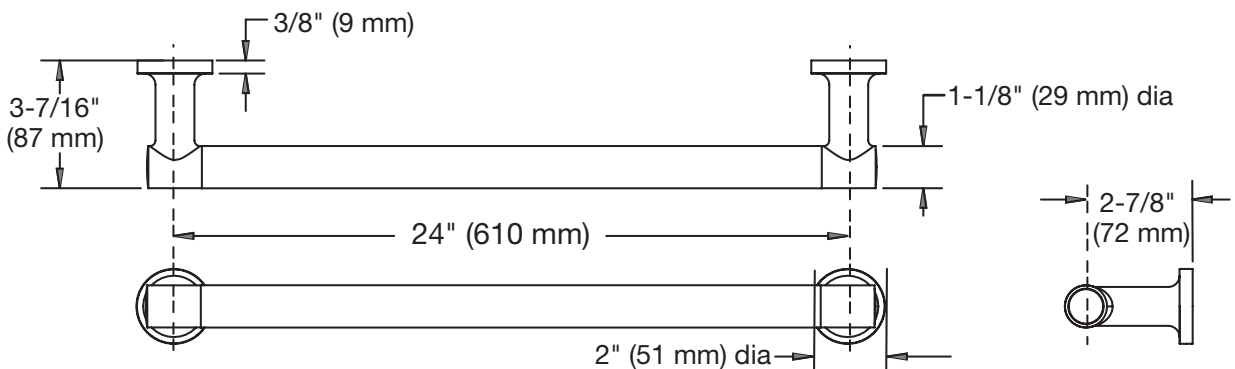

Location:

Towel Bar 533TB

Specification Submittal

Model Numbers

- 533TB-18 18 inch Towel Bar
- 533TB-24 24 inch Towel Bar

Feature Highlights

- Metal construction
- Mounting hardware included
- Standard finish is polished chrome

Dimensions Museo 18 inch Towel Bar, 533TB-18

Note: Dimensions subject to change without notice.

Dimensions Museo 24 inch Towel Bar, 533TB-24

Note: Dimensions subject to change without notice.