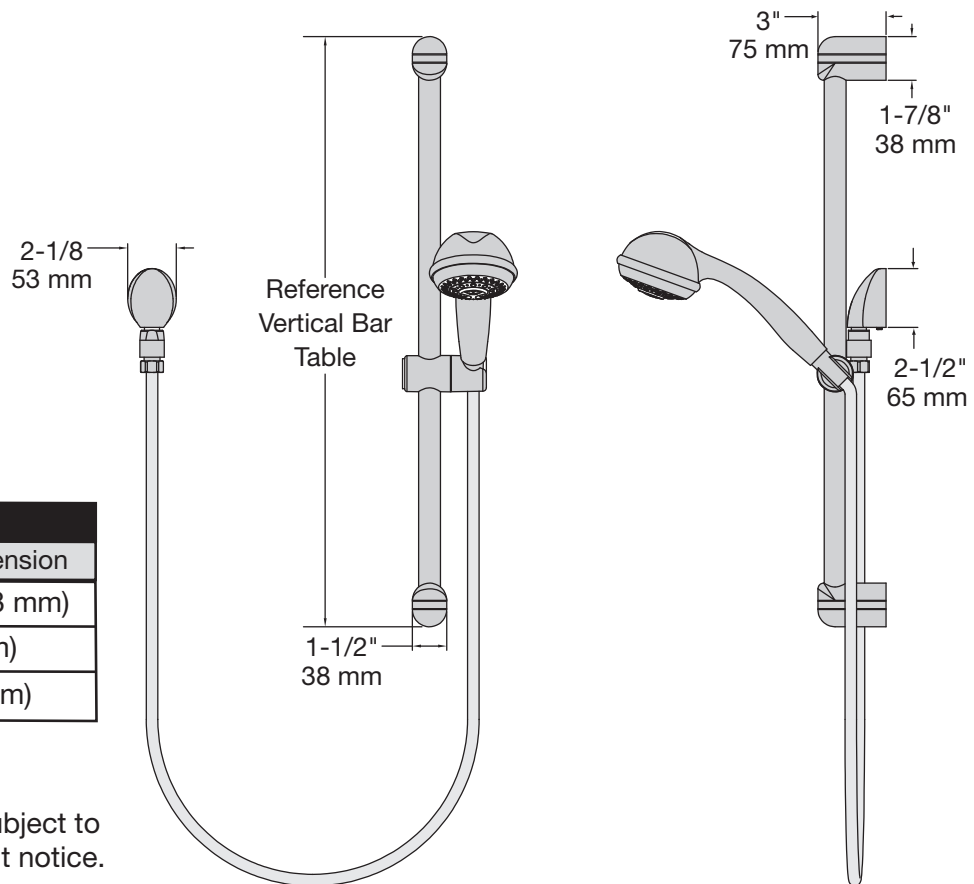

Euro-Flo™ Hand Shower, H325-V

Specification Submittal

Feature Highlights

- Euro-Flo™ five function hand shower with full shower pulsating message and soft shower water saving spray head
- 5 foot flexible metal hose with in-line vacuum breaker, wall connection and flange
- 30 inch vertical bar with adjustable slide (chrome finish only).
- Polished chrome finish

Options

Append appropriate suffix to model number.

- BRS Radiance® polished brass finish (brass finish ships with 24 inch vertical bar)
- STN Radiance® satin finish (satin finish ships with 24 inch vertical bar)
- 48 48 inch vertical bar with adjustable slide (chrome finish only).
- QD Quick-disconnect for hand shower hose

Dimensions Euro-Flo™ Hand Shower, H325-V

Vertical Bar	
Length	Drawing Dimension
24"	25-1/2" (648 mm)
30"	30" (762 mm)
48"	48" (1219 mm)

Note: Dimensions subject to change without notice.

Symmons Industries, Inc. ■ 31 Brooks Drive ■ Braintree, MA 02184
 (800) 796-6667, (781) 848-2250 ■ Fax (800) 961-9621, (781) 843-3849
 Website: www.symmons.com ■ Email: customerservice@symmons.com