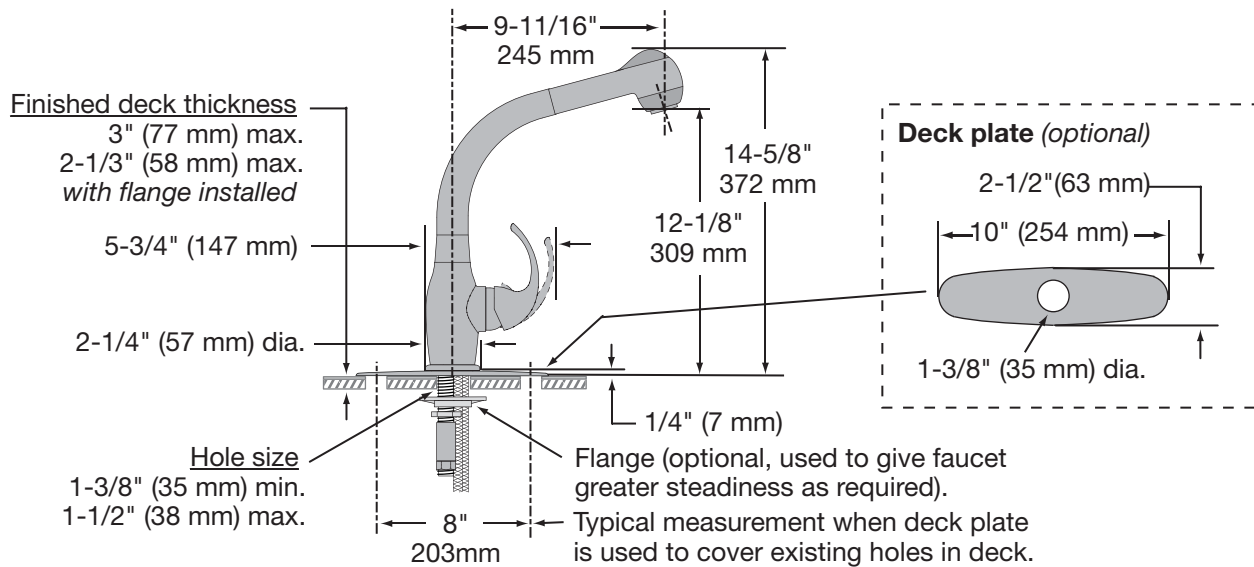

Dimensions *Fiano Kitchen Faucet with pull-out spout, S-2630*

Symmons Industries, Inc. ■ 31 Brooks Drive ■ Braintree, MA 02184
(800) 796-6667, (781) 848-2250 ■ Fax (800) 961-9621, (781) 843-3849
Website: www.symmons.com ■ Email: customerservice@symmons.com