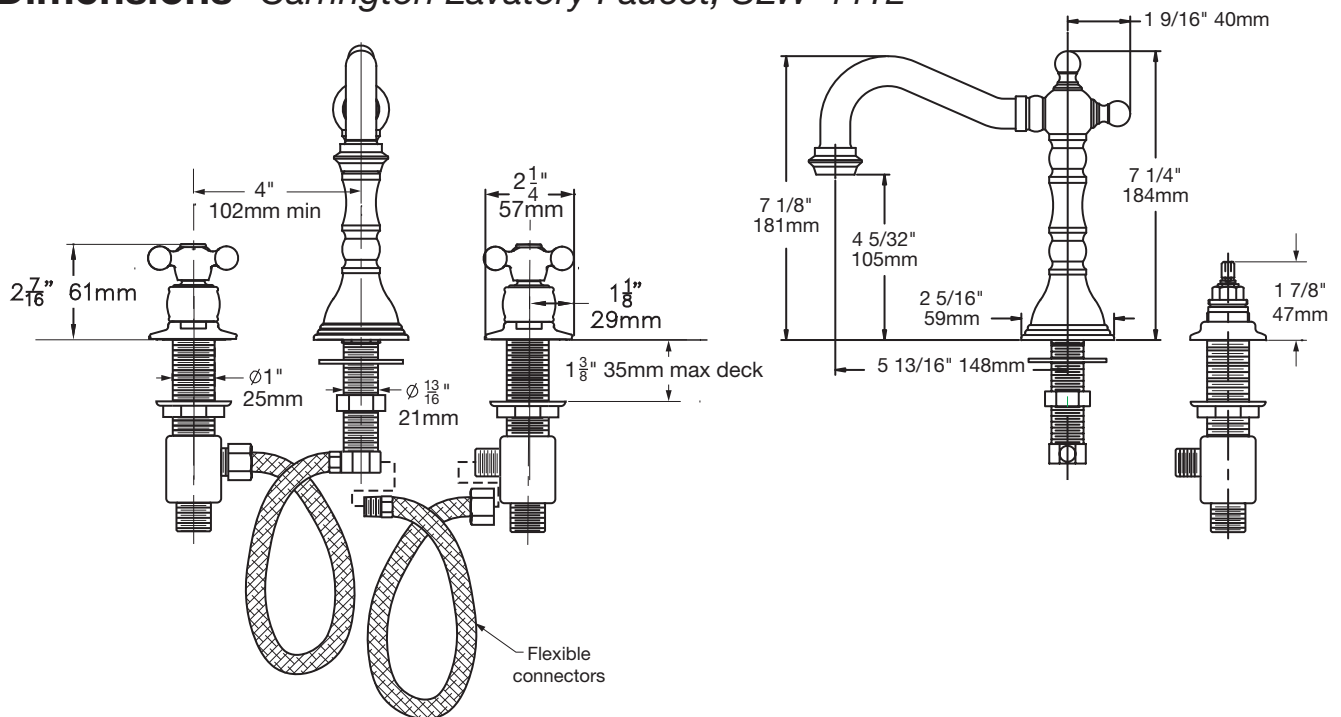

SYMMONS® Carrington™

Widespread Lavatory Faucet SLW-4412

Specification Submittal

Model Numbers

SLW-4412.....Chrome finish
 SLW-4412-STNSatin Nickel finish

Feature Highlights

- Two handle widespread lavatory faucet with quarter turn ceramic components.
- 8 - 16 inch centers for mounting
- Braided supply hoses
- Pop-up drain and lift rod assembly
- Aerator with 2.2 gpm flow rate (8.3 L/min)
- Metal construction, polished chrome finish

Standards / Certifications

ASME A112.18.1-2005/CSA B125.1-05

Warranty

- Limited Lifetime - to the original end purchaser in consumer installations.
- 5 years - for commercial installations

Dimensions Carrington Lavatory Faucet, SLW-4412