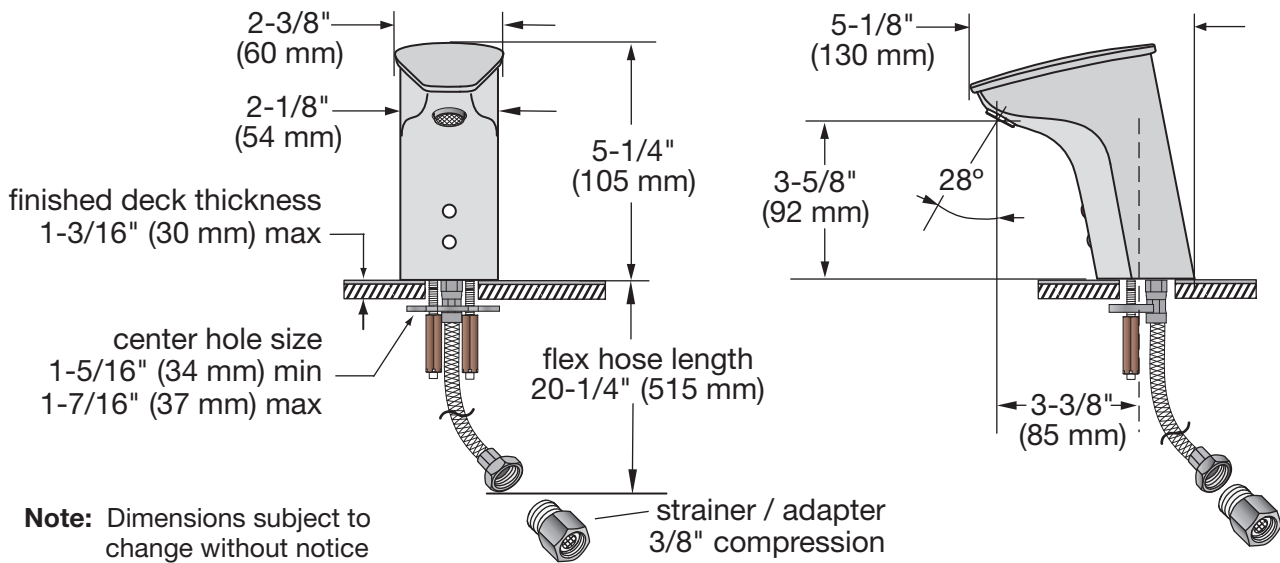

Dimensions Ultra-Sense Lavatory Faucet, S-6060, S-6060-AC/ACM