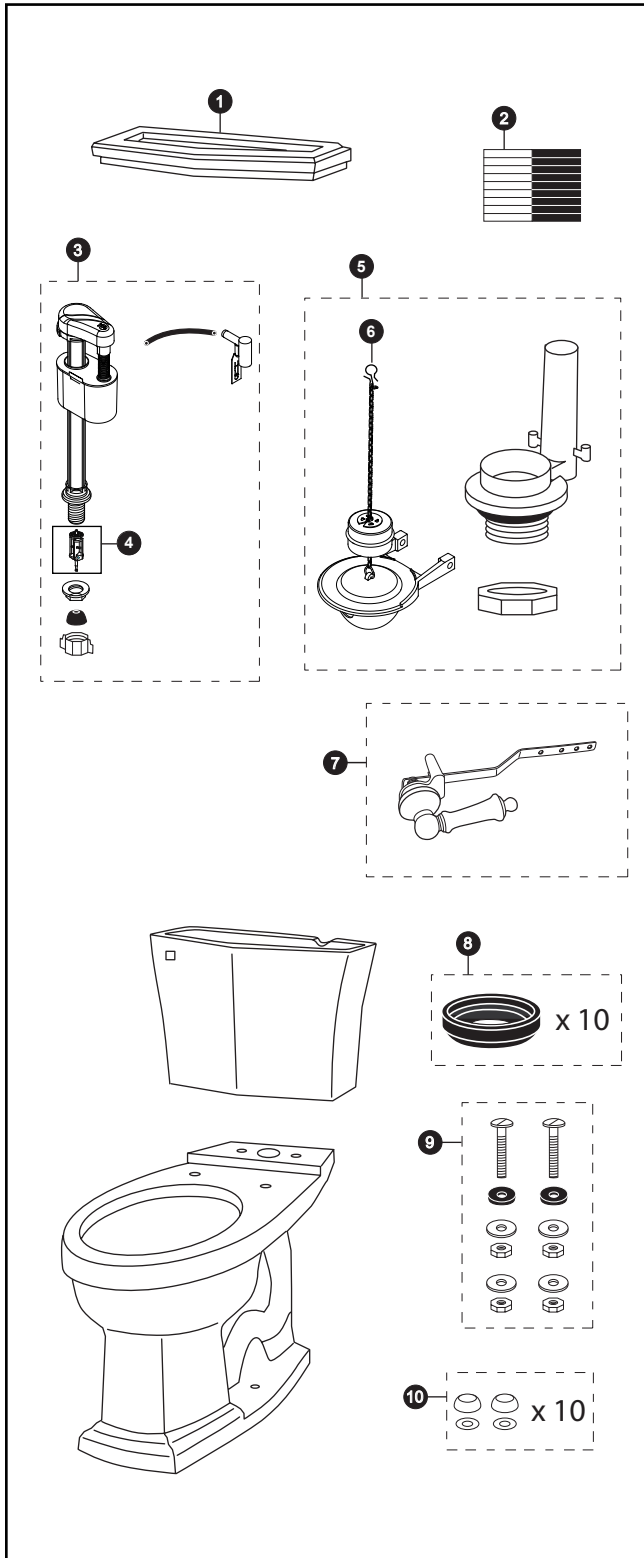

CST784EF

CST784EF
ST784E
C784EF

Clayton® 1.28 Gpf Toilet, Elongated, E-Max®, 12" Rough-In, Universal Height

Item	Part	Description
1	TCU784CR#01	Tank Lid w/ Velcro Tape
	TCU784CR#03	Tank Lid w/ Velcro Tape
	TCU784CR#04	Tank Lid w/ Velcro Tape
	TCU784CR#11	Tank Lid w/ Velcro Tape
	TCU784CR#12	Tank Lid w/ Velcro Tape
	TCU784CR#51	Tank Lid w/ Velcro Tape
2	THU107	Velcro Tape
3	TSU28A	Fill Valve
4	THU229	Fill Valve Filter
5	THU252W-4	Flush Valve
6	THU277S	Flapper w/Float & Chain
7	THU148#01	Trip Lever
	THU148#03	Trip Lever
	THU148#04	Trip Lever
	THU148#12	Trip Lever
	THU148#51	Trip Lever
	THU148#CP	Trip Lever
	THU148#PB	Trip Lever
	THU148#SB	Trip Lever
	THU148#BN	Trip Lever
8	THU131	Tank to Bowl Gaskets (for 10 toilets)
9	TSU01D	Tank Mounting Kit
10	THU098#01	Bolt Cap Sets (for 10 toilets) for #01 & #11
	THU098#03	Bolt Cap Sets (for 10 toilets) for #03 & #12
	THU098#04	Bolt Cap Sets (for 10 toilets)
	THU098#51	Bolt Cap Sets (for 10 toilets)

Product Number Explanations		
Two-Piece Toilet (CST) Gravity Type Toilet (784) Model (E) E-Max® (F) Universal Height	Tank (ST) Tank (784) Model (E) E-Max®	Bowl (C) Bowl (784) Model (E) E-Max® (F) Universal Height
Colors (#01) Cotton (#03) Bone (#04) Gray (#11) Colonial White (#12) Sedona Beige (#51) Ebony	Finishes (#CP) Chrome Plated (#PB) Polished Brass (#SB) Satin Brass (#BN) Brushed Nickel	