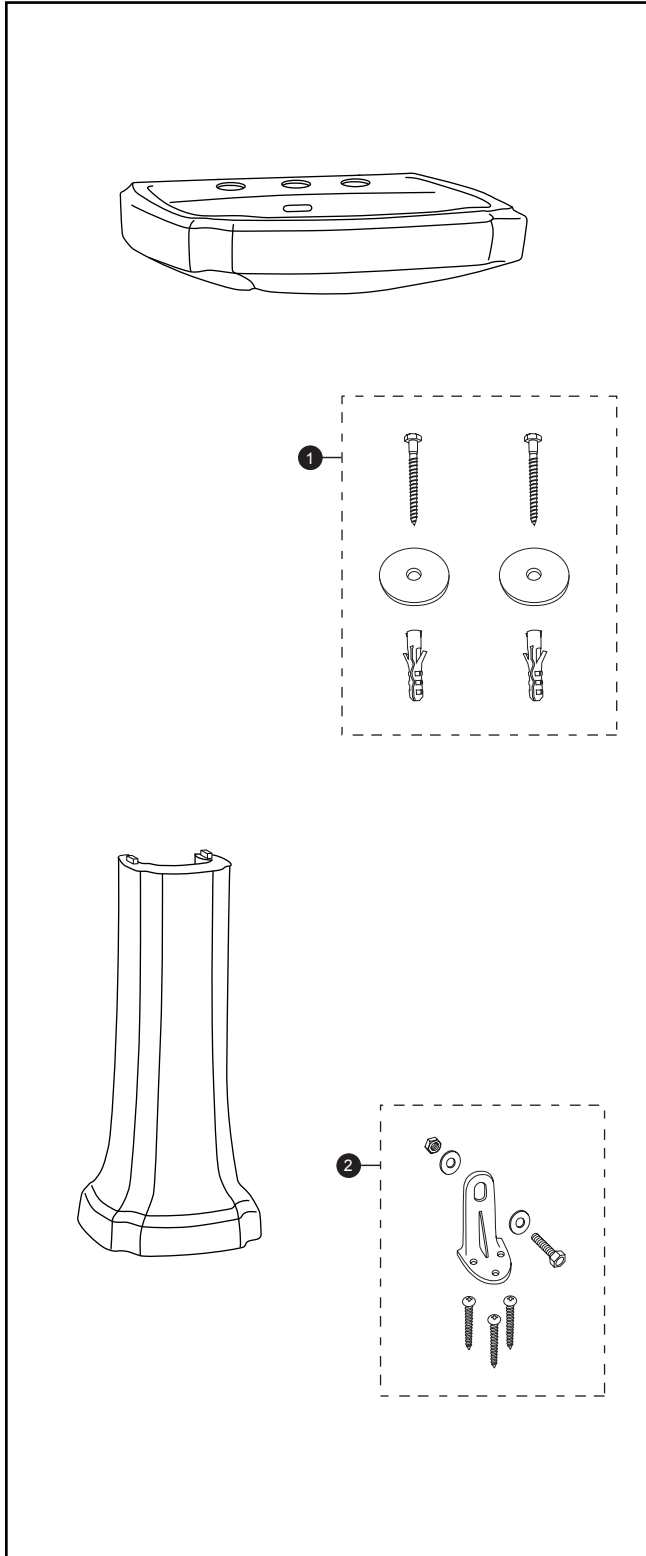

LPT970

LPT970 LPT970.4 LPT970.8
 LT970 LT970.4 LT970.8
 PT970 PT970 PT970

Guinevere® Pedestal Lavatory

Item	Part	Description
1	THU125	Mounting Set
2	TL510ER	Mounting Set - Floor

Product Number Explanations		
Pedestal Lavatory (LPT) Pedestal Lavatory (970) Model (.4) 4" Centers (.8) 8" Centers	Lavatory (LT) Lavatory (970) Model (.4) 4" Centers (.8) 8" Centers	Pedestal (PT) Pedestal (970) Model
Colors (#01) Cotton (#03) Bone (#04) Gray (#11) Colonial White (#12) Sedona Beige (#51) Ebony	Finishes (#CP) Chrome Plated	