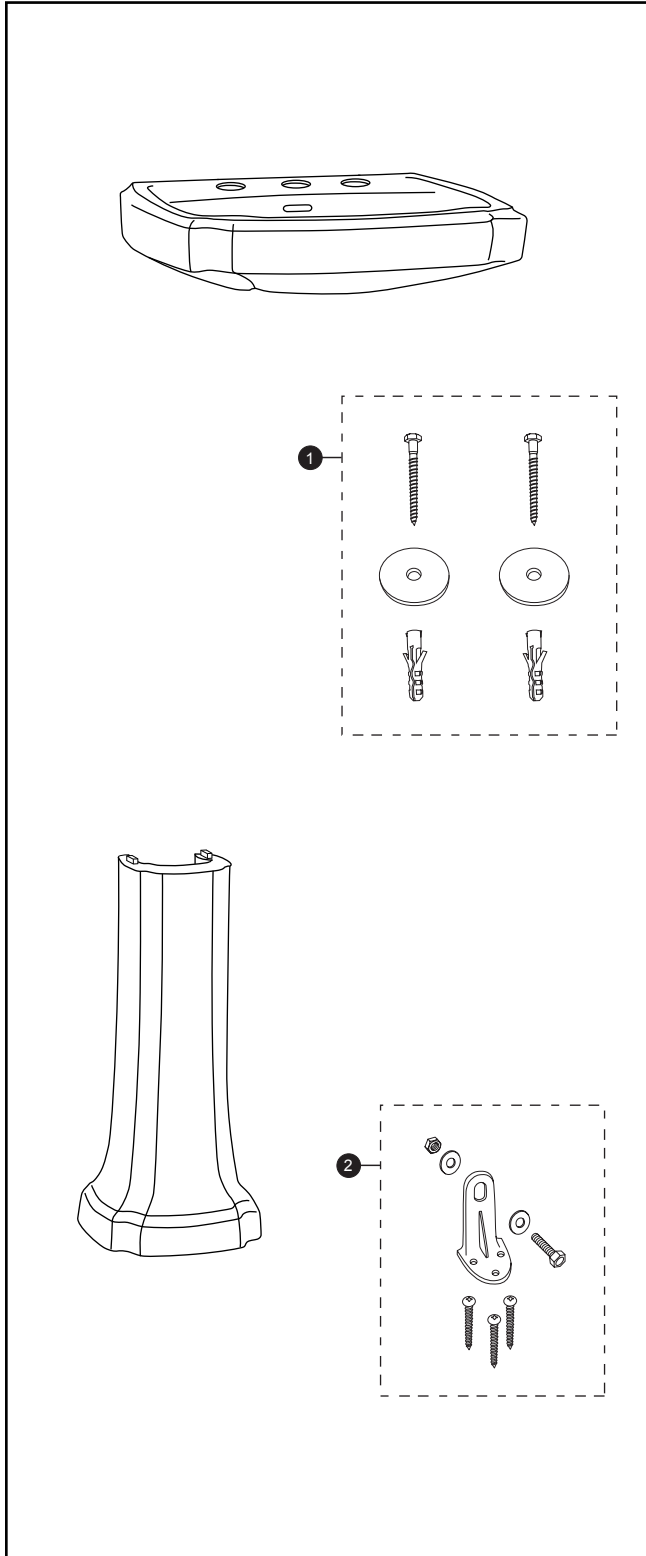

LPT972

LPT972 LPT972.4 LPT972.8
 LT972 LT972.4 LT972.8
 PT972 PT972 PT972

Guinevere® Pedestal Lavatory

Item	Part	Description
1	THU125	Mounting Set
2	TL510ER	Mounting Set - Floor

Product Number Explanations		
Pedestal Lavatory (LPT) Pedestal Lavatory (972) Model (.4) 4" Centers (.8) 8" Centers	Lavatory (LT) Lavatory (972) Model (.4) 4" Centers (.8) 8" Centers	Pedestal (PT) Pedestal (972) Model
Colors (#01) Cotton (#03) Bone (#04) Gray (#11) Colonial White (#12) Sedona Beige (#51) Ebony	Finishes (#CP) Chrome Plated	