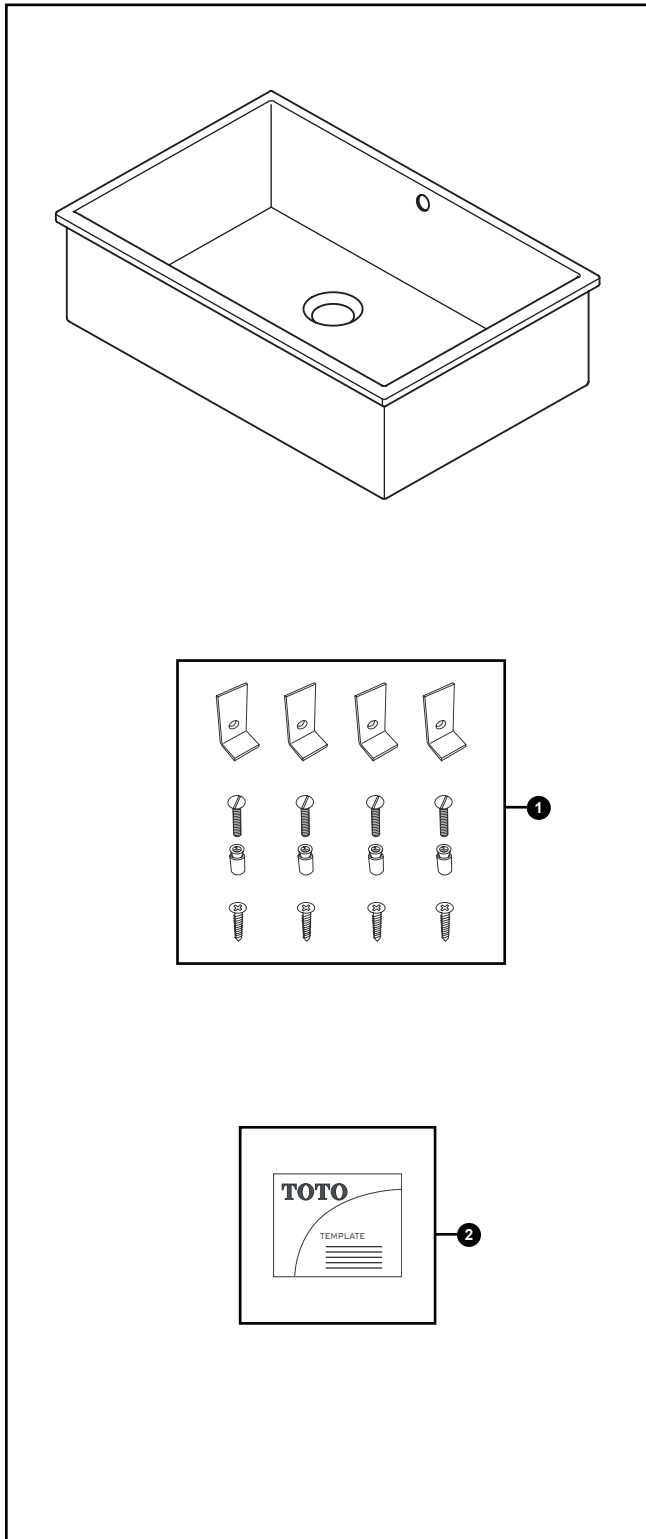

**Vernica® Design I
Self-Rimming Lavatory**

No.	Part Number	Description
1	THU077	Mounting Set - Under Counter
2	OGU138	Template - LT156

Product Number Explanations

Self-Rimming Lavatory
 (LT) Lavatory Only
 (156) Model