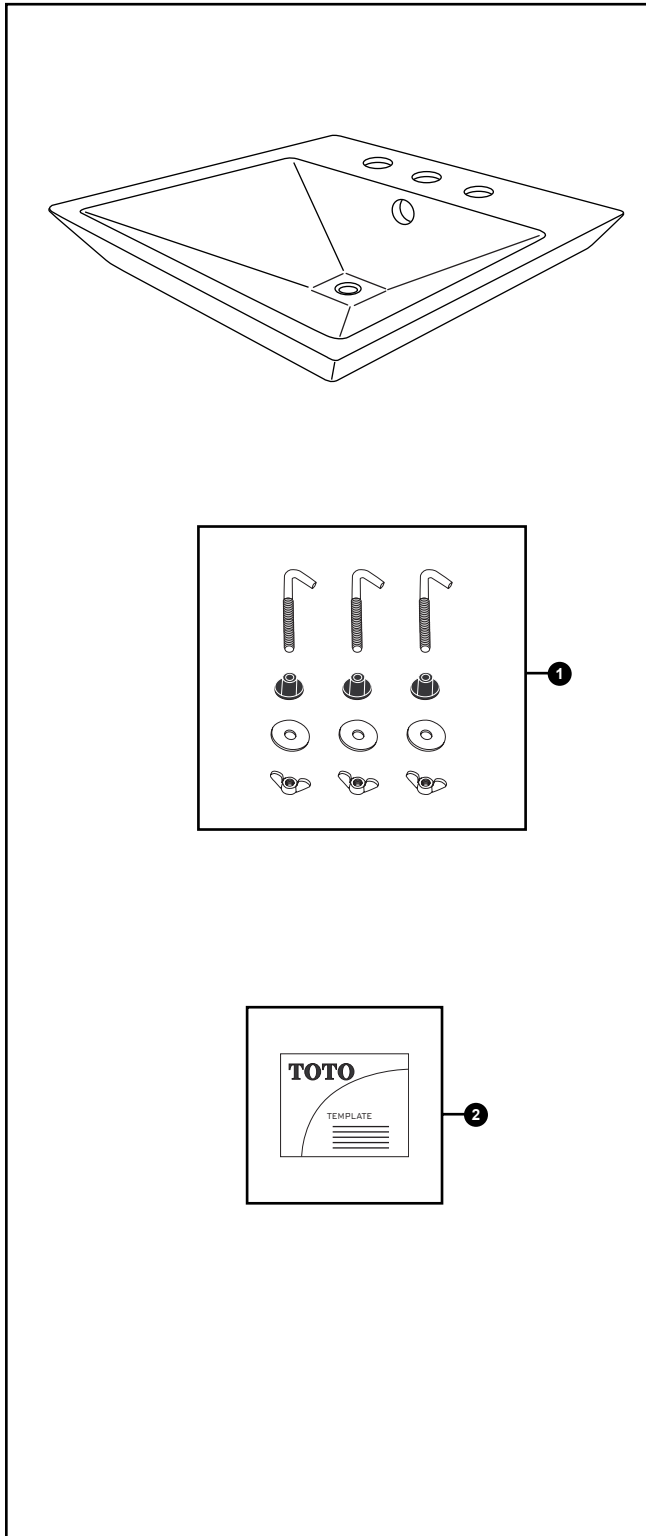

LT172G

LT172.8G

**Kiwami® Design II  
Vessel Lavatory  
(including Sanagloss®)**

| No. | Part Number | Description         |
|-----|-------------|---------------------|
| 1   | TX809L      | Mounting Set        |
| 2   | 0GU145      | Template - LT172(G) |

**Product Number Explanations**

**Vessel Lavatory**  
 (LT) Lavatory Only  
 (172) Model  
 (.8) 8" Center  
 (G) Sanagloss

**Colors**  
 (#01) Cotton  
 (#03) Bone  
 (#11) Colonial White  
 (#12) Sedona Beige  
 (#51) Ebony