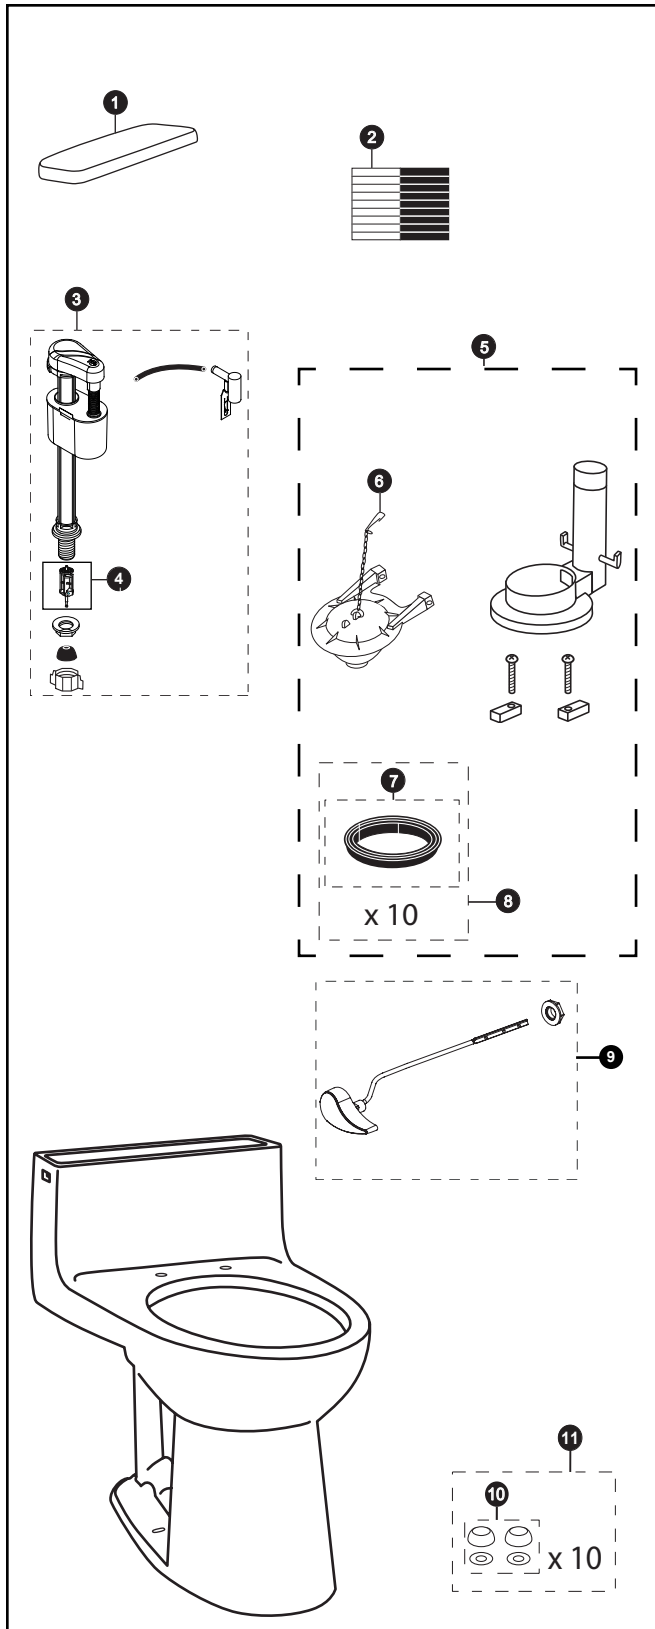

MS864114E

MS864114E
CST864E

Eco Supreme® 1.28 Gpf Toilet, Elongated, Power Gravity®, 12" Rough-In

Actual product may differ slightly from illustration

Item	Part	Description
1	TCU864CRE#01 TCU864CRE#03 TCU864CRE#11 TCU864CRE#12 TCU864CRE#51	Tank Lid w/ Velcro Tape Tank Lid w/ Velcro Tape Tank Lid w/ Velcro Tape Tank Lid w/ Velcro Tape Tank Lid w/ Velcro Tape
2	THU107	Velcro Tape
3	TSU26A	Fill Valve
4	TSU229	Fill Valve Filter
5	THU245W-3	Flush Valve
6	THU275S	Flapper w/ Chain
7	9BU002E	Flush Valve Gasket (1 Piece)
8	THU097	Flush Valve Gasket (10 Pieces)
9	THU004#01 THU004#03 THU004#04 THU004#11 THU004#12 THU004#51 THU004#CP THU004#PB THU004#BN	Trip Lever Trip Lever Trip Lever Trip Lever Trip Lever Trip Lever Trip Lever Trip Lever Trip Lever
10	THU098#01 THU098#03 THU098#04 THU098#11 THU098#12 THU098#51	Bolt Cap & Base - Cotton Bolt Cap & Base - Bone Bolt Cap & Base - Gray Bolt Cap & Base - Colonial White Bolt Cap & Base - Sedona Beige Bolt Cap & Base - Ebony
11	THU044S#01 THU044S#03 THU044S#04 THU044S#11 THU044S#12 THU044S#51	Bolt Cap Set - Cotton Bolt Cap Set - Bone Bolt Cap Set - Gray Bolt Cap Set - Colonial White Bolt Cap Set - Sedona Beige Bolt Cap Set - Ebony

Product Number Explanations

One-Piece Toilet

(MS) Toilet & Seat Combination
(864E) Toilet Model
(114) Seat Model

One-Piece Toilet

(CST) Gravity Type Toilet

Colors

(#01) Cotton
(#03) Bone
(#11) Colonial White
(#12) Sedona Beige
(#51) Ebony

Finishes

#CP - Chrome Plated
#PB - Polished Brass
#BN - Brushed Nickel

TOTO®