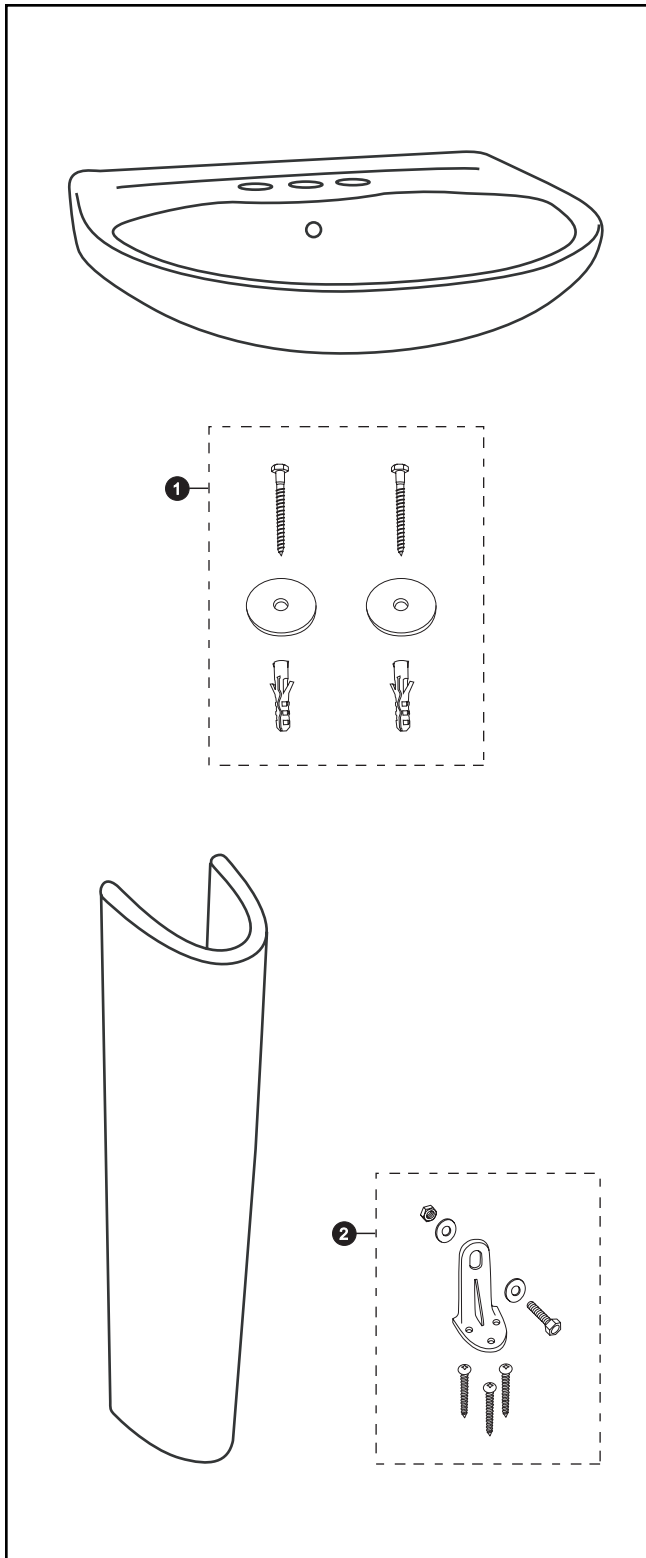

# LPT242 & LPT242G

LPT242	LPT242.4	LPT242.8
LT242	LT242.4	LT242.8
PT243	PT243	PT243
LPT242G	LPT242.4G	LPT242.8G
LT242G	LT242.4G	LT242.8G
PT243	PT243	PT243

## Prominence® Pedestal Lavatory, (including SanaGloss®)

Item	Part	Description
1	THU125	Mounting Set
2	TL510ER	Mounting Set - Floor

### Product Number Explanations

<b>Pedestal Lavatory</b>	<b>Lavatory</b>	<b>Pedestal</b>
(LPT) Pedestal Lavatory	(LT) Lavatory	(PT) Pedestal
(242) Model	(242) Model	(243) Model
(.4) 4" Centers	(.4) 4" Centers	
(.8) 8" Centers	(.8) 8" Centers	
(G) SanaGloss®	(G) SanaGloss®	
<b>Colors</b>		
(#01) Cotton		
(#03) Bone		
(#04) Gray		
(#11) Colonial White		
(#12) Sedona Beige		
(#51) Ebony		