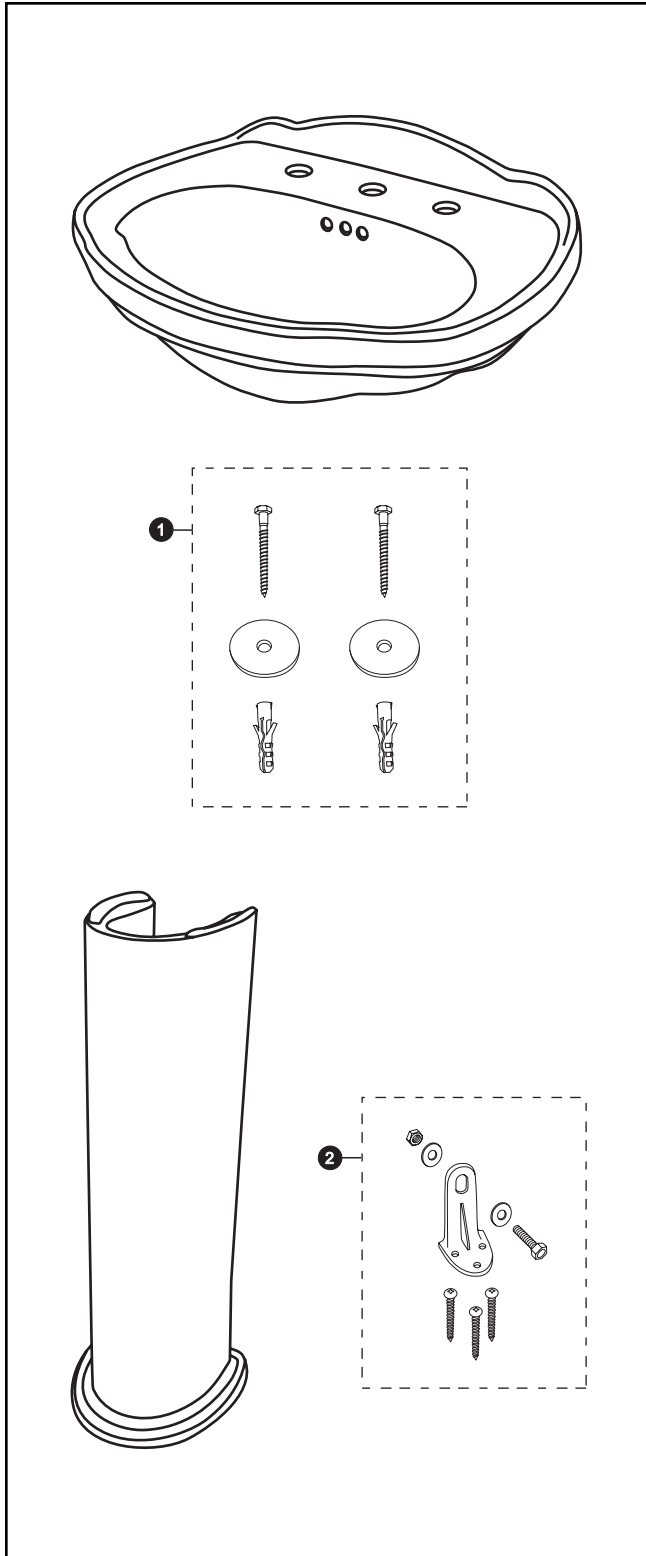

# LPT754

LPT754    LPT754.4    LPT754.8  
 LT754    LT754.4    LT754.8  
 PT754    PT754    PT754

## Whitney™ Pedestal Lavatory

| Item | Part    | Description          |
|------|---------|----------------------|
| 1    | THU125  | Mounting Set         |
| 2    | TL510ER | Mounting Set - Floor |

### Product Number Explanations

**Pedestal Lavatory**  
 (LPT) Pedestal Lavatory  
 (754) Model  
 (.4) 4" Centers  
 (.8) 8" Centers

**Lavatory**  
 (LT) Lavatory  
 (754) Model  
 (.4) 4" Centers  
 (.8) 8" Centers

**Pedestal**  
 (PT) Pedestal  
 (754) Model

**Colors**  
 (#01) Cotton  
 (#03) Bone  
 (#04) Gray  
 (#11) Colonial White  
 (#12) Sedona Beige  
 (#51) Ebony