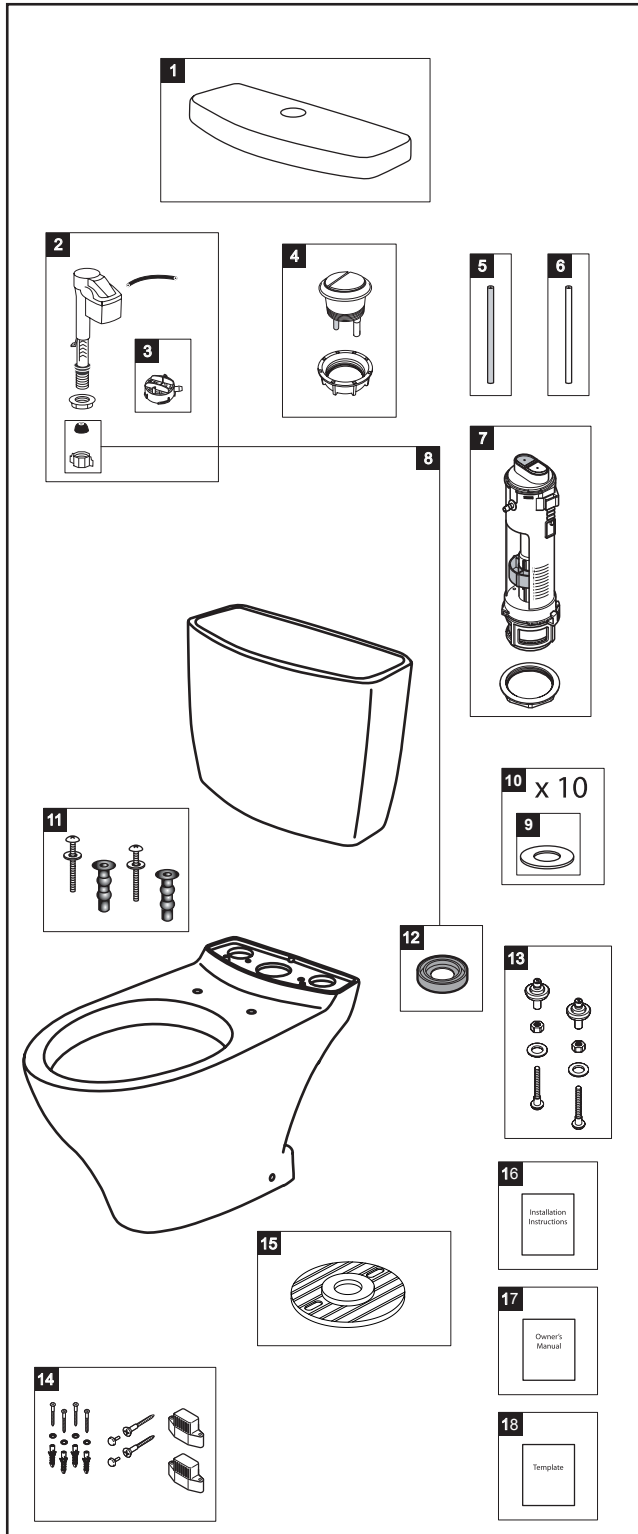

CST412MF & CST412MF.10

Aquia®

**1.6 & 0.9 Gpf Toilet, Elongated,
Dual-Max®, 12" & 10" Rough-In
Universal Height**

CST412MF CST412MF.10
ST412M ST412M
CT412F CT412F.10

Actual product may differ slightly from illustration.

Item	Part	Description
1	TCU412CR#01 TCU412CR#03 TCU412CR#11 TCU412CR#12 TCU412CR#51	Tank Lid w/ Velcro Tape - Cotton White Tank Lid w/ Velcro Tape - Bone Tank Lid w/ Velcro Tape - Colonial White Tank Lid w/ Velcro Tape - Sedona Beige Tank Lid w/ Velcro Tape - Ebony
2	TSU09A.8R	Fill Valve - Dual-Max® - Lavelle
3	THU302	Diaphragm Cap - Lavelle
4	THU221#CP	Push Button - Chrome Plated
5	9AU187	Push Rod For Reduce Flush (160mm)
6	9AU186	Push Rod For Full Flush (160mm)
7	THU224	Flush Valve
8	THU238	Parts Bag Assembly
9	9BU064E	Flush Valve Gasket (1pc)
10	THU227	Flush Valve Gaskets (10 Pieces)
11	THU651N	Top Mounting Seat Hardware
12	9BU062E	Tank to Bowl Gasket
13	TS810DV2	Tank Top Mounting Kit
14	THU223#CP	Toilet Mounting Hardware - Chrome Plated
15	THU291	Socket Roughin
16	0GU031-3	Installation Instructions
17	0GU032-3	Owner's Manual
18	0GU147-1	Template - Installation

Product Number Explanations

Two-Piece Toilet	Tank	Bowl
(CST) Gravity Type Toilet	(ST) Tank	(CT) Bowl
(412MF) Model	(412M) Model	(412F) Model
(412MF.10) Model	(M) Dual-Max®	(412F.10) Model
(M) Dual-Max®		