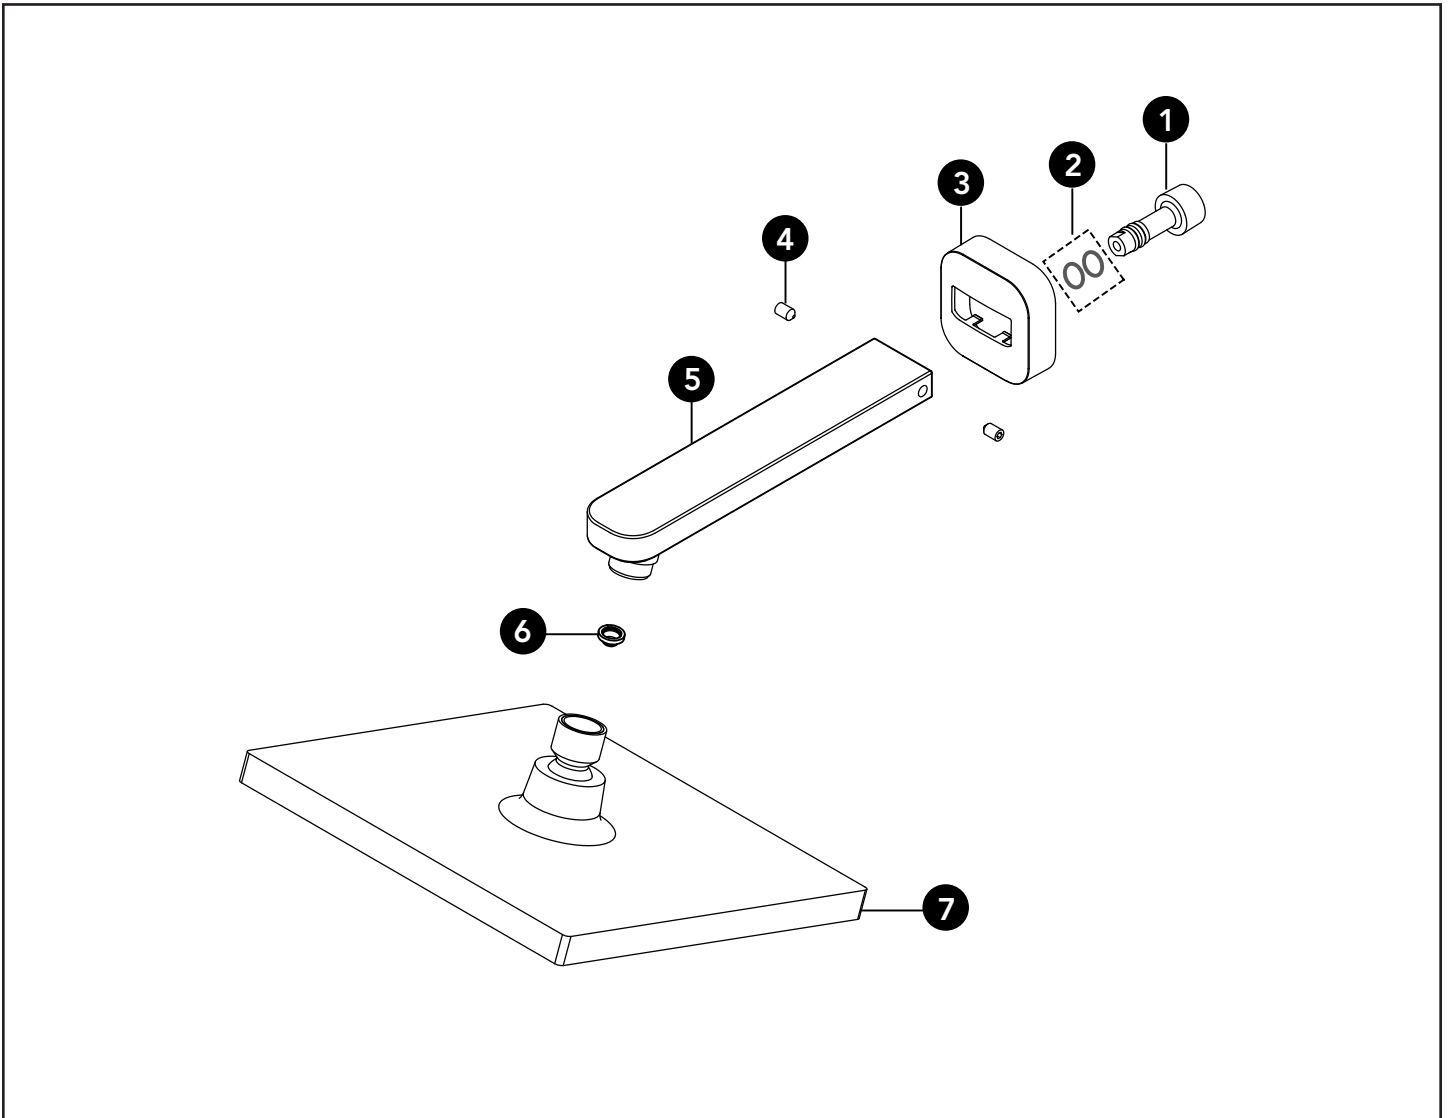

**Upton™
Showerhead with Arm**

LEGEND
\$\$ = Denotes Finish
#CP = Polished Chrome
#BN = Brushed Nickel
#PN = Polished Nickel

Item	Part	Description
1	THP4525	Adapter
2	THP4526	O-rings
3	THP4527#\$\$	Escutcheon
4	THP4028	Set Screw
5	THP4528#\$\$	Shower Arm
6	THP4401	Filter & Gasket
7	THP4529#\$\$	Showerhead