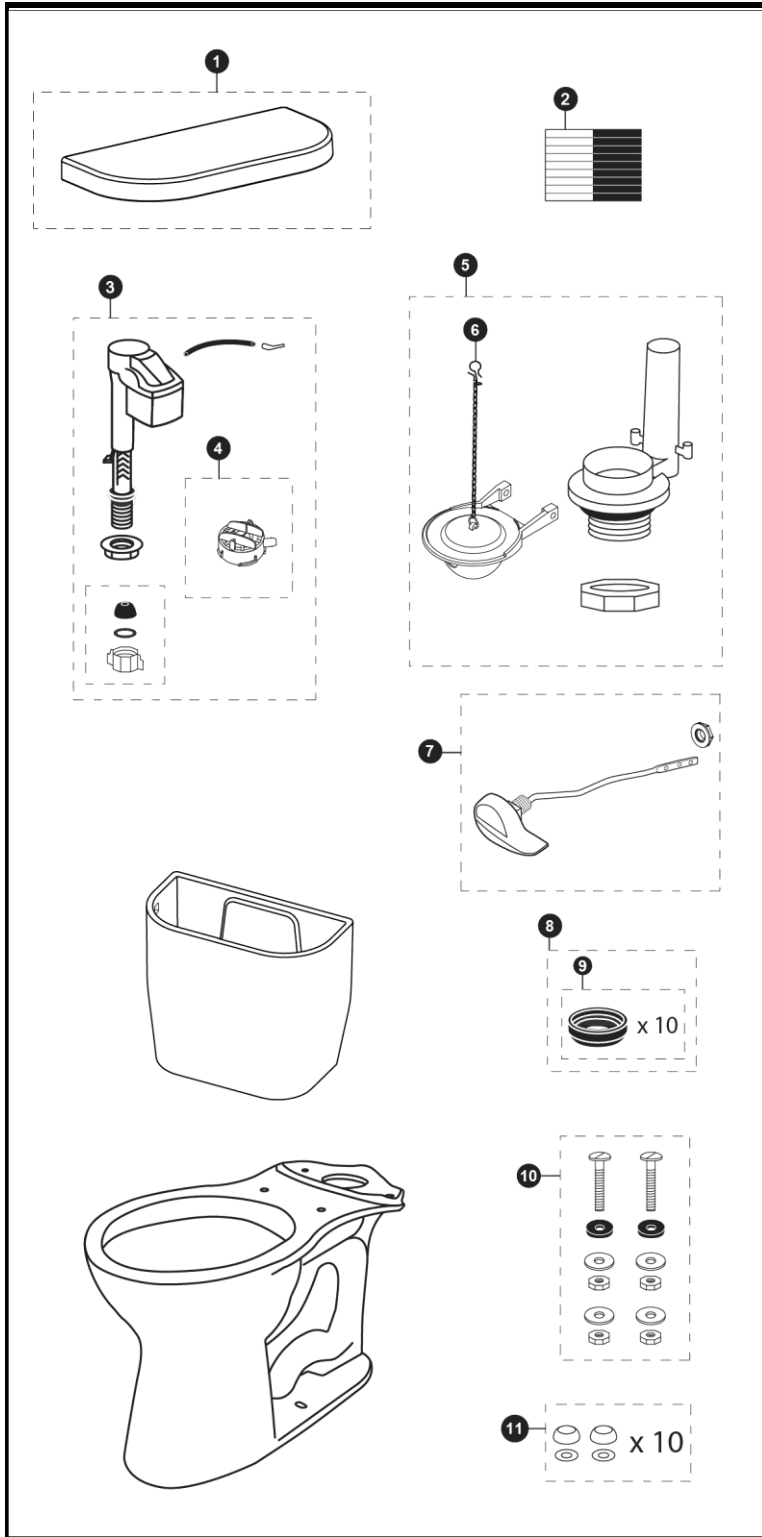

Entrada™ 1.28Gpf Toilet, Round Front, E-Max®, 12" Rough-In,

Items	Part No	Description
1	TCU243CRE#01	Tank Lid w/ Velcro Tap - Cotton
2	THU107	Velcro Tape
3	TSU99A.X	Fill Valve
4	THU302	Diaphragm Cap
5	THU252L-6A	Flush Valve
6	THU347S	Flapper with Chain & Hook
7	THU400#CP	Trip Lever - Chrome Plated Handle
8	9BU024E	Tank to Bowl Sponge Gasket (1 piece)
9	THU131	Tank to Bowl Sponge Gasket (for 10 toilets)
10	TSU01D	Tank Mounting Kit
11	THU098#01	Bolt Cap Sets (for 10 toilets) - Cotton

Note:

Product Number Explanations

Two-Piece Toilet

(CST) Gravity type toilet
(243) Model
(E) E-Max®
(F) Universal Height

Tank

(ST) Tank
(243) Model
(E) E-Max®

Bowl

(C) Bowl
(243) Model
(E) E-Max®
(F) Universal Height