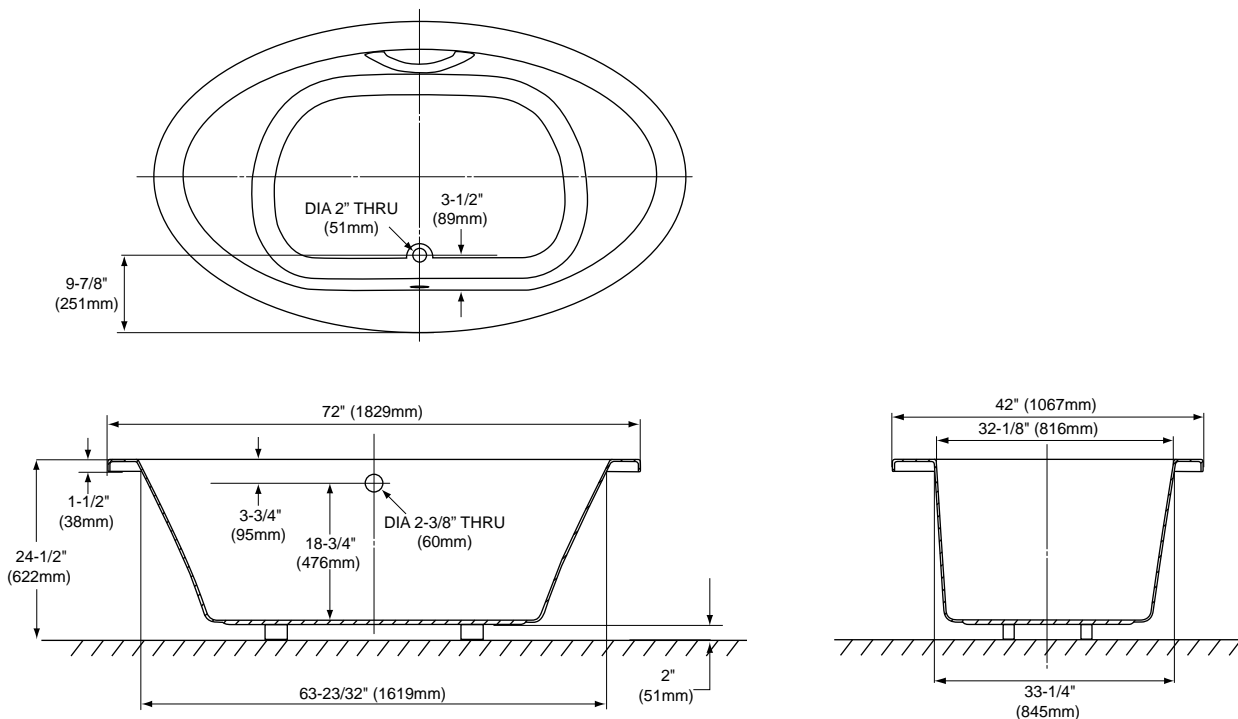

FEATURES

- 72" x 42" x 24-1/2"
- Luxuriously deep bathing well
- Cast-acrylic construction provides high durability
- Slip-resistant surface
- Optional solid brass grab bar with various finishes

COLORS/FINISHES

PRODUCT SPECIFICATION

The TOTO® Pacifica® Soaker Bathtub shall have a luxuriously deep bathing well. The Soaker Bathtub shall have a cast-acrylic construction that provides high durability with a slip-resistant surface. The Soaker Bathtub shall have an optional solid brass grab bar with various finishes. Soaker Bathtub shall be TOTO Model ABY904N____.

ABY904N

Pacifica® 6' Soaker Bathtub

SPECIFICATIONS

- Size 72" L x 42" W
- Depth 21"
- Warranty 1 Year Limited Warranty on acrylic tub
1 Year Limited Warranty on components and parts
- Material Cast Acrylic
- Shipping Weight 140 lbs.
- Shipping Dimensions 74" L x 44" W x 27" H
- Gallons 100 to overflow