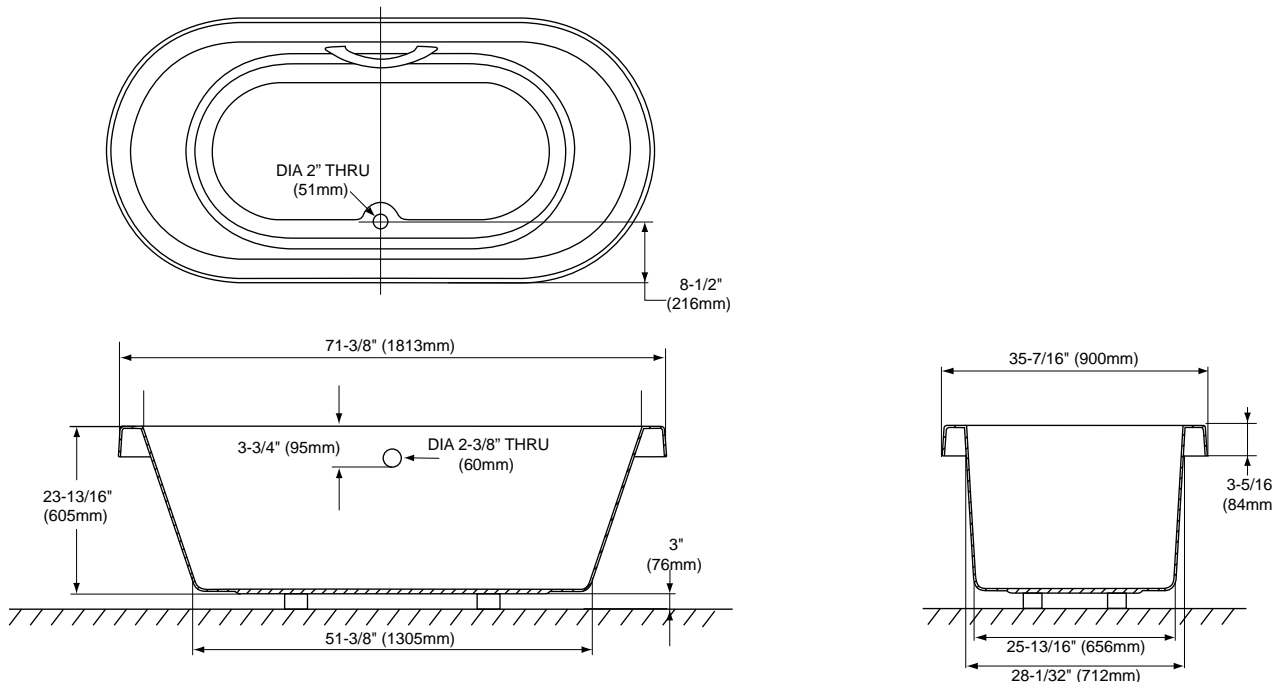

### FEATURES

---

- 71-3/8" x 35-7/16" x 23-13/16"
- Luxuriously deep bathing well
- Cast acrylic
- Slip-resistant surface
- Optional solid brass grab bar with various finishes

### SPECIFICATIONS

- Size 71-3/8" L x 35-7/16" W
- Depth 20-1/4"
- Warranty 1 Year Limited Warranty on acrylic tub  
1 Year Limited Warranty on components and parts
- Material Cast Acrylic
- Shipping Weight 105 lbs.
- Shipping Dimensions 74" L x 44" W x 27" H
- Gallons 100 to overflow