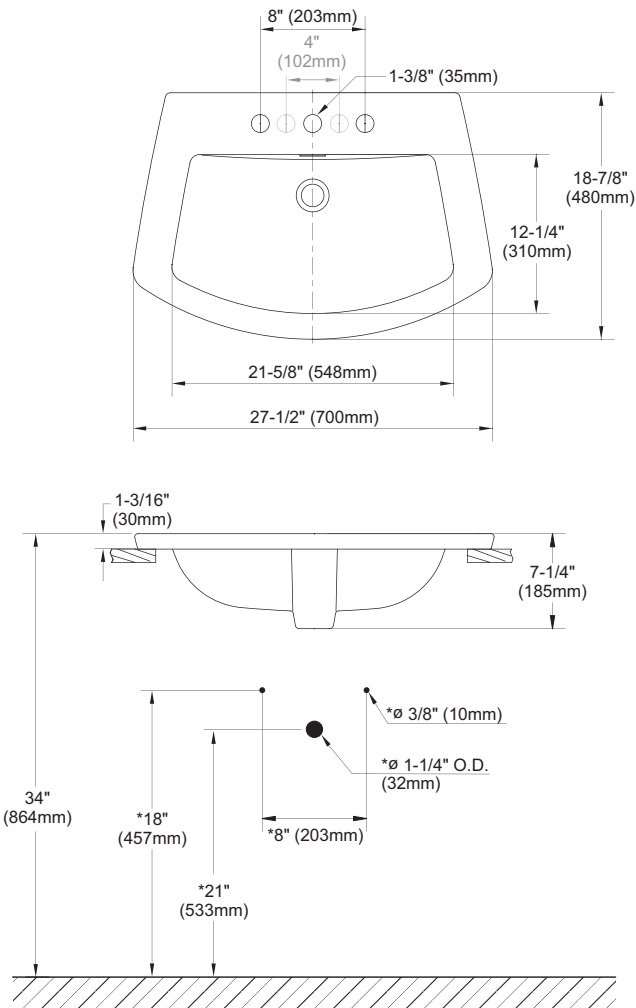

LT963

Soirée® Self-Rimming Lavatory

SPECIFICATIONS

- Waste 1-1/4" O.D.
- Size 27-1/2"W x 18-7/8"D
- Basin 21-5/8"W x 12-1/4"D
- Warranty One Year Limited Warranty
- Material Vitreous china
- Shipping Weight 31.1 lbs.
- Shipping Dimensions 28-9/16"W x 20-1/4"D x 9-1/16"H

INSTALLATION NOTES