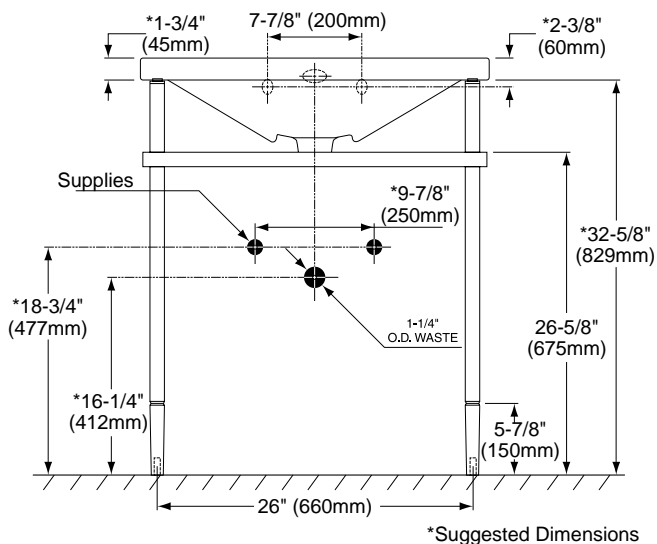

### PRODUCT SPECIFICATION

---

The console lavatory shall be made of fireclay. Lavatory shall be 28-3/4" in length and 19-1/2" in width. Product shall be with overflow and lavatory shall include mounting assembly. Lavatory shall be at universal height. Lavatory shall be TOTO Model LF930MCP\_\_\_\_\_.

## SPECIFICATIONS

- Waste 1-1/4" O.D.
- Console 28-3/8" L x 19-1/2" W
- Lavatory 28-3/4" L x 19-5/8" W
- Basin 26-3/8" L x 13-3/4" W
- Warranty One Year Limited Warranty
- Material Fireclay
- Shipping Weight LT930/LT930.4/LT930.8 53 lbs.  
F930MCP 15 lbs.
- Shipping Dimensions LT930/LT930.4/LT930.8 32-1/2" L x 24" W x 12" H  
F930MCP 31" L x 21-1/4" W x 2-1/2" H