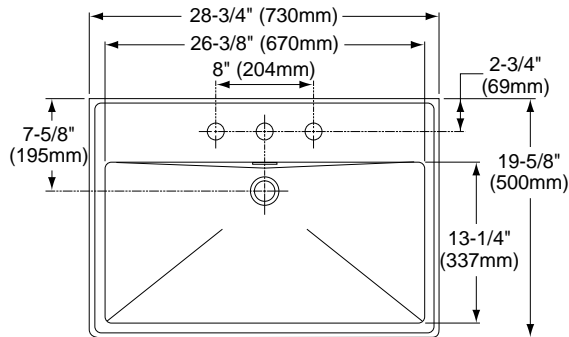

### PRODUCT SPECIFICATION

---

The console lavatory shall be made of fireclay. Lavatory shall be 28-3/4" in length and 19-1/2" in width. Product shall be with overflow and lavatory shall include mounting assembly. Lavatory shall be at universal height. Lavatory shall be TOTO Model LF930MCP\_\_\_\_\_.

## SPECIFICATIONS

- Waste 1-1/4" O.D.
- Console 28-3/8" L x 19-1/2" W
- Lavatory 28-3/4" L x 19-5/8" W
- Basin 26-3/8" L x 13-3/4" W
- Warranty One Year Limited Warranty
- Material Fireclay
- Shipping Weight LT930/LT930.4/LT930.8 53 lbs.  
F930MCP 15 lbs.
- Shipping Dimensions LT930/LT930.4/LT930.8 32-1/2" L x 24" W x 12" H  
F930MCP 31" L x 21-1/4" W x 2-1/2" H