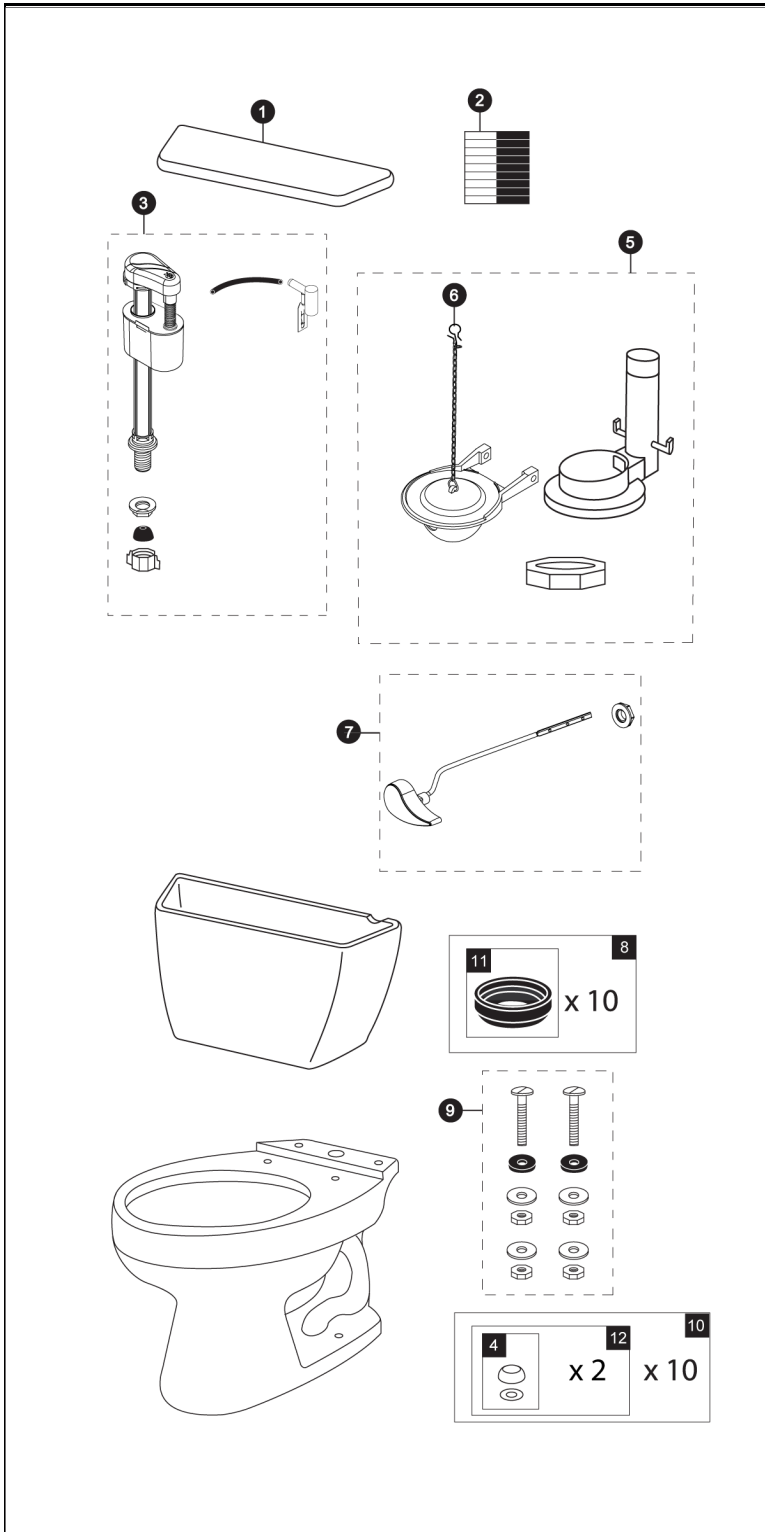

CST744EL
ST743E
C744EL

Drake®

**1.28 Gpf Toilet, Elongated,
E-Max®, ADA, 12" Rough-In**

Items	Parts	Description
1	TCU743CRE#01	Tank Lid w/ Velcro - Cotton
	TCU743CRE#03	Tank Lid w/ Velcro - Bone
	TCU743CRE#11	Tank Lid w/ Velcro - Colonial White
	TCU743CRE#12	Tank Lid w/ Velcro - Sedona Beige
	TCH743CRE#51	Tank Lid w/ Velcro - Ebony
2	THU107	Velcro Tape
3	TSU53A	Fill Valve
	THU044#01	Bolt Cap Set - Cotton
4	THU044#03	Bolt Cap Set - Bone
	THU044#11	Bolt Cap Set - Colonial White
	THU044#12	Bolt Cap Set - Sedona Beige
	THU044#51	Bolt Cap Set - Ebony
	THU252P-A	Flush Valve Assembly w/ Flapper
6	THU347S	Flapper w/ Chain
	THU068#01	Trip Lever - Cotton
7	THU068#03	Trip Lever - Bone
	THU068#11	Trip Lever - Colonial White
	THU068#12	Trip Lever - Sedona Beige
	THU068#51	Trip Lever - Ebony
	THU068#CP	Trip Lever - Chrome Plated
	THU068#BN	Trip Lever - Brushed Nickel
	THU068#PN	Trip Lever - Polished Nickel
	THU131	Tank to Bowl Gaskets (10 pieces)
9	TSU01D	Tank Mounting Kit
10	THU098#01	Bolt Cap Sets - Cotton (20 pieces)
	THU098#03	Bolt Cap Sets - Bone (20 pieces)
	THU098#11	Bolt Cap Sets - Colonial White (20 pieces)
	THU098#12	Bolt Cap Sets - Sedona Beige (20 pieces)
	THU098#51	Bolt Cap Sets - Ebony (20 pieces)
11	9BU024E	3" Tank to Bowl Gasket
12	THU044S#01	Bolt Cap Set - Cotton (2 pieces)
	THU044S#03	Bolt Cap Set - Bone (2 pieces)
	THU044S#11	Bolt Cap Set - Colonial White (2 pieces)
	THU044S#12	Bolt Cap Set - Sedona Beige (2 pieces)
	THU044S#51	Bolt Cap Set - Ebony (2 pieces)

Note:

Product Number Explanations

Two-Piece Toilet

(CST) Gravity Type Toilet
(744) Model
(E) E-Max®
(L) ADA Compliant

Tank

(ST) Tank
(743) Model

Bowl

(C) Bowl
(744) Model
(E) E-Max®
(L) ADA Compliant

Actual Product may vary slightly from illustration.