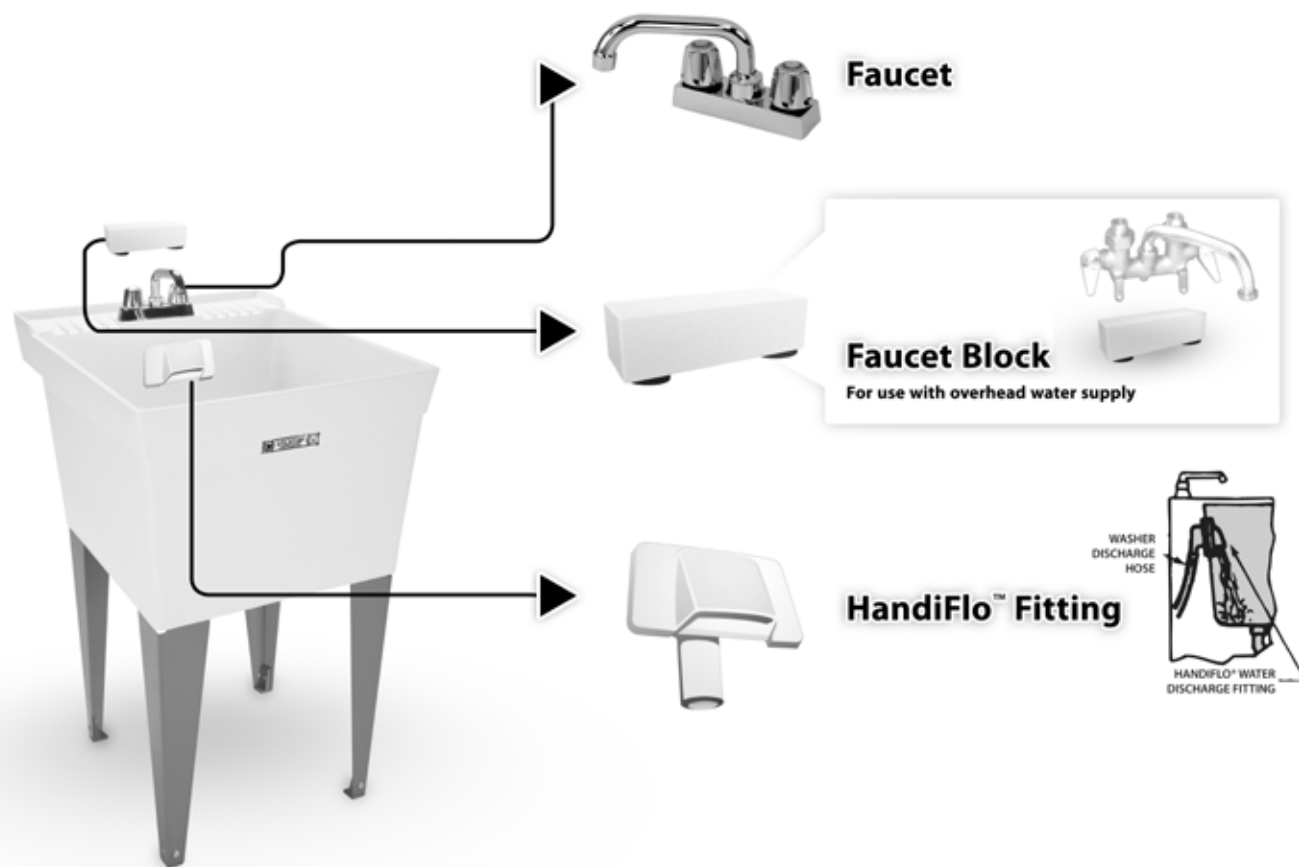

SEE PAGE 2 FOR A LIST OF ACCESSORIES!

Design features:

- Quality built "appliance-like" cabinet, fully factory assembled
- Electro-galvanized steel cabinet with baked on appliance-grade white enamel finish
- 19 Gallon capacity, extra deep molded Co-Polypure® 13" tub with smooth surface
- Includes large, concealed storage shelf beneath the tub
- Leakproof, integrally molded-in drain with stopper
- Connects to standard 1-1/2" P or S trap
- Accommodates single or dual-handle faucet with 4" center
- Includes leg levelers for uneven floors
- Includes top cover

► **Faucet**

Model No.

93.600

UPC

6 71031 00232 7

Chrome finish, 4" center set brass faucet. 7" swing spout with aerator, level handles, replaceable seats and stems. Aerator or hose end.

► **Faucet Block**

Model No.

20.600

UPC

6 71031 00031 6

Used when water supply lines are above the tub. Mounts to tub shelf when using a clamp-on faucet.

► **HandiFlo™ Fitting**

Model No.

94.700

UPC

6 71031 00287 7

Dispenses water from washing machine discharge hose into laundry tub. Eliminates draping washer machine hose over back/side wall of laundry tub and conceals discharge hose. Mounts to back or side wall of laundry tub, includes mounting hardware.