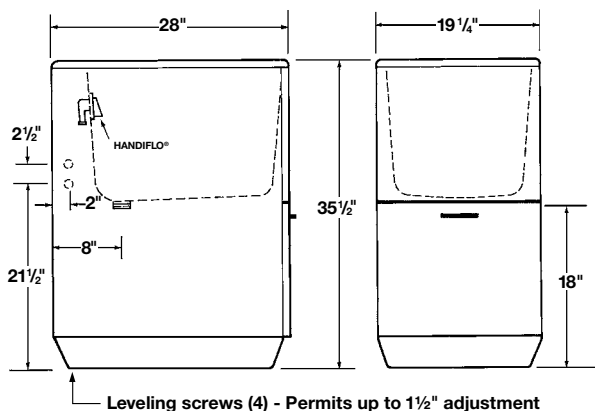

SEE PAGE 2 FOR A LIST OF ACCESSORIES!

Design features:

- Quality built "appliance-like" cabinet, fully factory assembled
- Electro-galvanized steel cabinet with baked on appliance-grade white enamel finish
- 19 Gallon capacity, extra deep molded Co-Polypure® 13" tub with smooth surface
- Includes large, concealed storage shelf beneath the tub
- Leakproof, integrally molded-in drain with stopper
- Connects to standard 1-1/2" P or S trap
- Accommodates single or dual-handle faucet with 4" center
- Includes leg levelers for uneven floors
- Includes top cover

Specifications

Colors & Models:	Model	Mounting	H x W x D	UPC
White	91	Floor	35-1/2" x 19-1/4" x 28"	6 71031 00226 6
Almond	91AL	Floor	35-1/2" x 19-1/4" x 28"	6 71031 00228 0
Biscuit	91BT	Floor	35-1/2" x 19-1/4" x 28"	6 71031 00370 6

General: Furnish and install as shown on plans, DURATUB® Laundry Cabinet model ____ (91, 91AL, 91BT) as manufactured by E.L. Mustee & Sons, Inc. Cabinet length to be 28" with 19-1/4" width and 35-1/2" height with built-in levelers. Cabinet shall be electro-galvanized steel with baked-on enamel finish. Laundry tub shall be one-piece molded Co-Polypure™ resin with matched metal molds under extreme heat and pressure. Tub shall include an integrally molded drain assembly for connection to standard 1 1/2" P or S-trap. Drain stopper and top cover included. 19 gallon capacity tub, 13" deep. Color: ____ (White, Almond, Bone) Weight: 58 lbs.

20.600

UPC

6 71031 00031 6

Used when water supply lines are above the tub. Mounts to tub shelf when using a clamp-on faucet.

► **HandiFlo™ Fitting**

Model No.

94.700

UPC