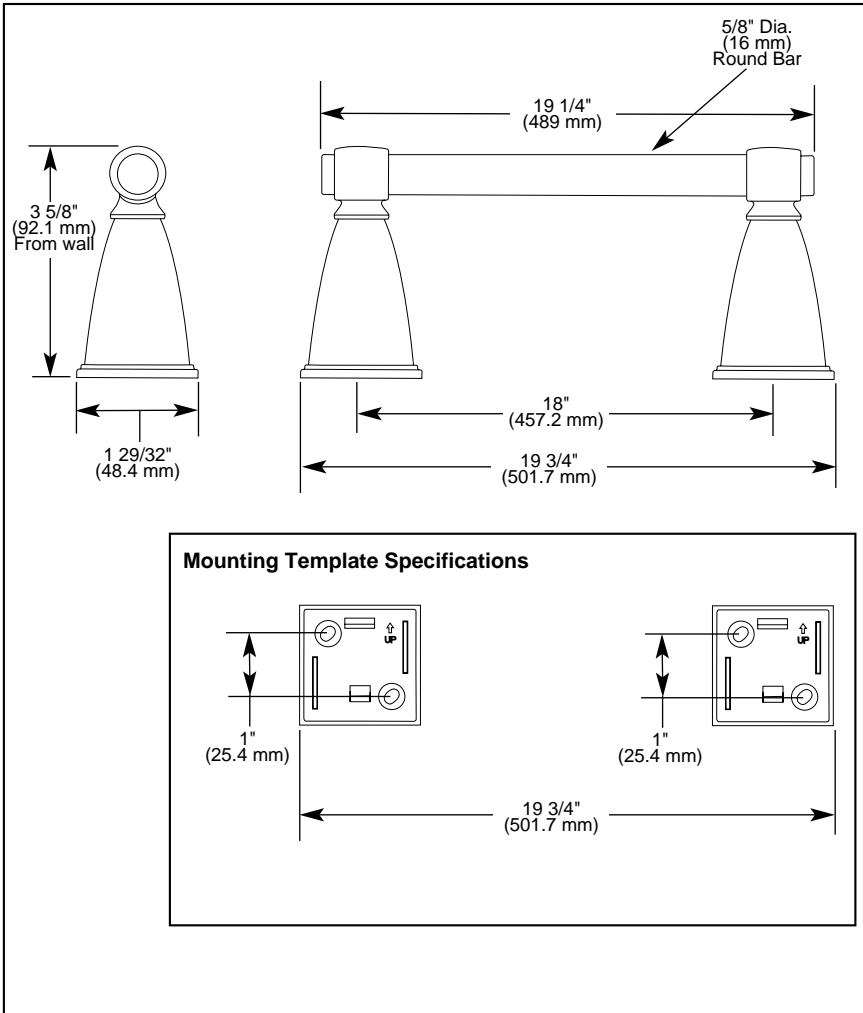

BRIZO[®]

ACCESSORIES

- Vesi™ Series
- 18" Towel Bar

Submitted Model No.: _____

Specific Features: _____

STANDARD SPECIFICATIONS:

- Wood blocking is preferable behind all wall surfaces. If wood blocking is not available, the following fasteners are suggested: Tile/Masonry-Plastic or lead Anchors Plaster/drywall-Toggle bolts.
- Mounting hardware and mounting instructions included with product.