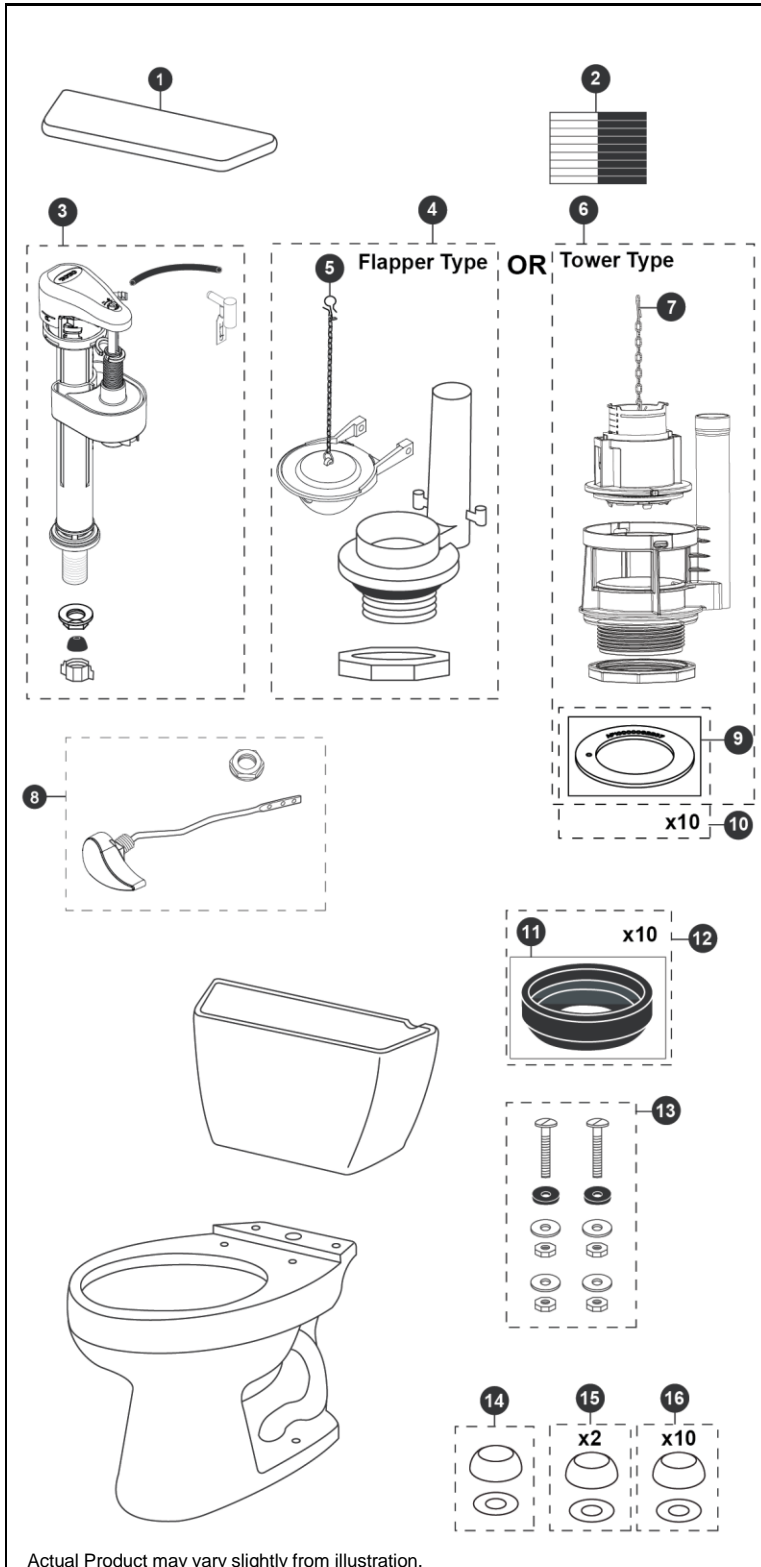

CST744SF.10  
C744SF.10  
ST743S

## Drake® 1.6 Gpf Toilet, Elongated, G-Max®, 10" Rough-In, Universal Height

Item	Part	Description
1	TCU706CR#01	Tank Lid w/ Velcro - Cotton
2	THU107	Velcro Tape
3	TSU53A	Fill Valve
4	THU129P-A	Flush Valve
5	THU331S	Flapper w/ Chain
6	THU443.10B-A	Drain Valve for Tower Type
7	THU440-A	Flush Tower
8	THU068#01	Trip Lever - Cotton
	THU068#CP	Trip Lever - Chrome Plated
	THU068#BN	Trip Lever - Brushed Nickel
	THU068#PN	Trip Lever - Polished Nickel
9	THU407	Seal Gasket (1 piece)
10	THU370	Seal Gasket (10 pieces)
11	9BU024E	3" Tank to Bowl Gasket
12	THU131	Tank to Bowl Gaskets (10 pieces)
13	TSU01D	Tank Mounting Kit
14	THU044#01	Bolt Cap Set - Cotton (1 set)
15	THU044S#01	Bolt Cap Sets - Cotton (2 pieces)
16	THU098#01	Bolt Cap Sets - Cotton (20 pieces)

### Product Number Explanations

**Two-Piece Toilet**

(CST) Gravity Type Toilet  
(744) Model  
(S) G-Max®  
(F) Universal Height  
(.10) 10" Rough-In

**Tank**

(ST) Tank  
(743) Model  
(S) G-Max®

**Bowl**

(C) Bowl  
(744) Model  
(S) G-Max®  
(F) Universal Height  
(.10) 10" Rough-In