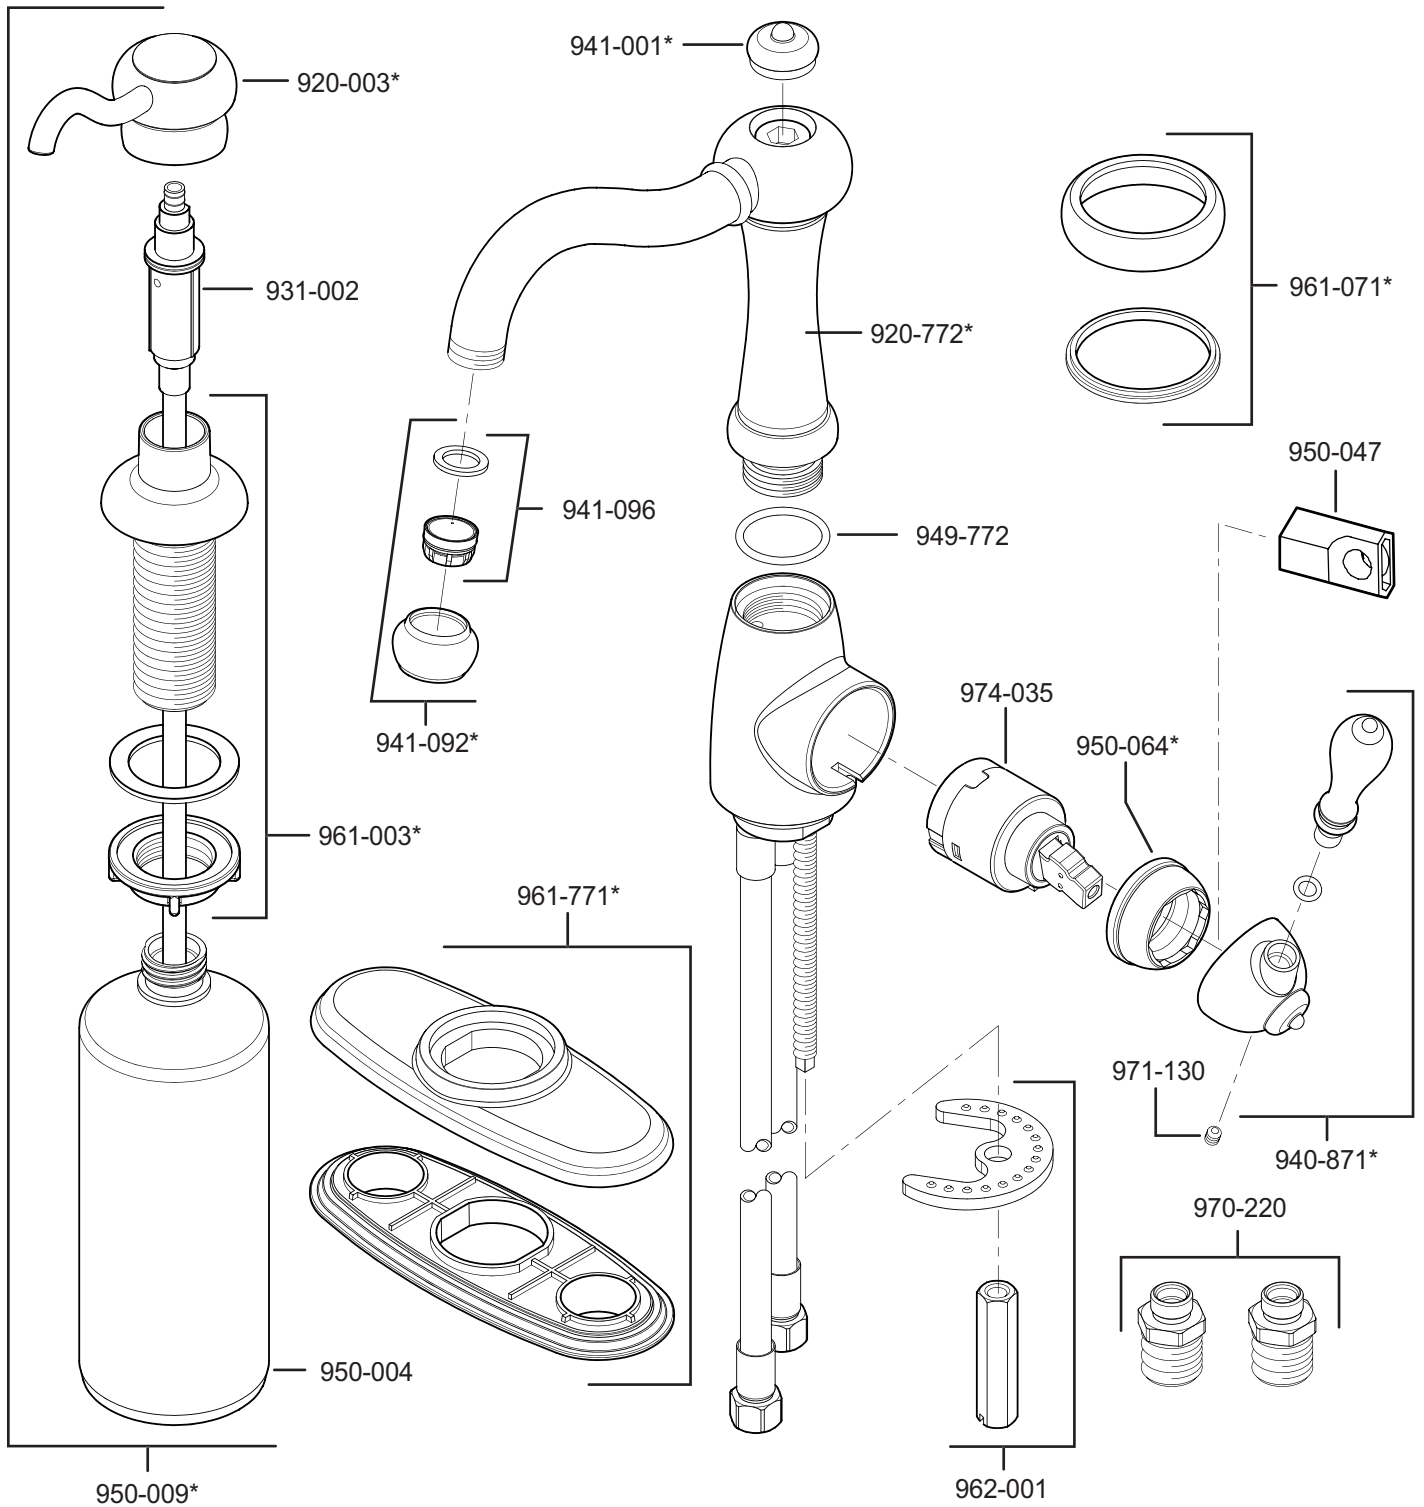

# PARTS EXPLOSION

## 72 Series Marielle® Bar/Kitchen Island Faucet

**FINISHES \*** Indicates Finish

A Polished Chrome	M Almond	U Rustic Bronze
B Black	N Antique Bronze	V PVD Polished Brass
E Rustic Pewter	P Polished Brass	W White
D PVD Polished Nickel	Q Satin Brass	Y Tuscan Bronze
J PVD Brushed Nickel	R Copper	Z Oil-Rubbed Bronze
K Satin Nickel	S Stainless Steel	
L Satin Stainless	T Biscuit	