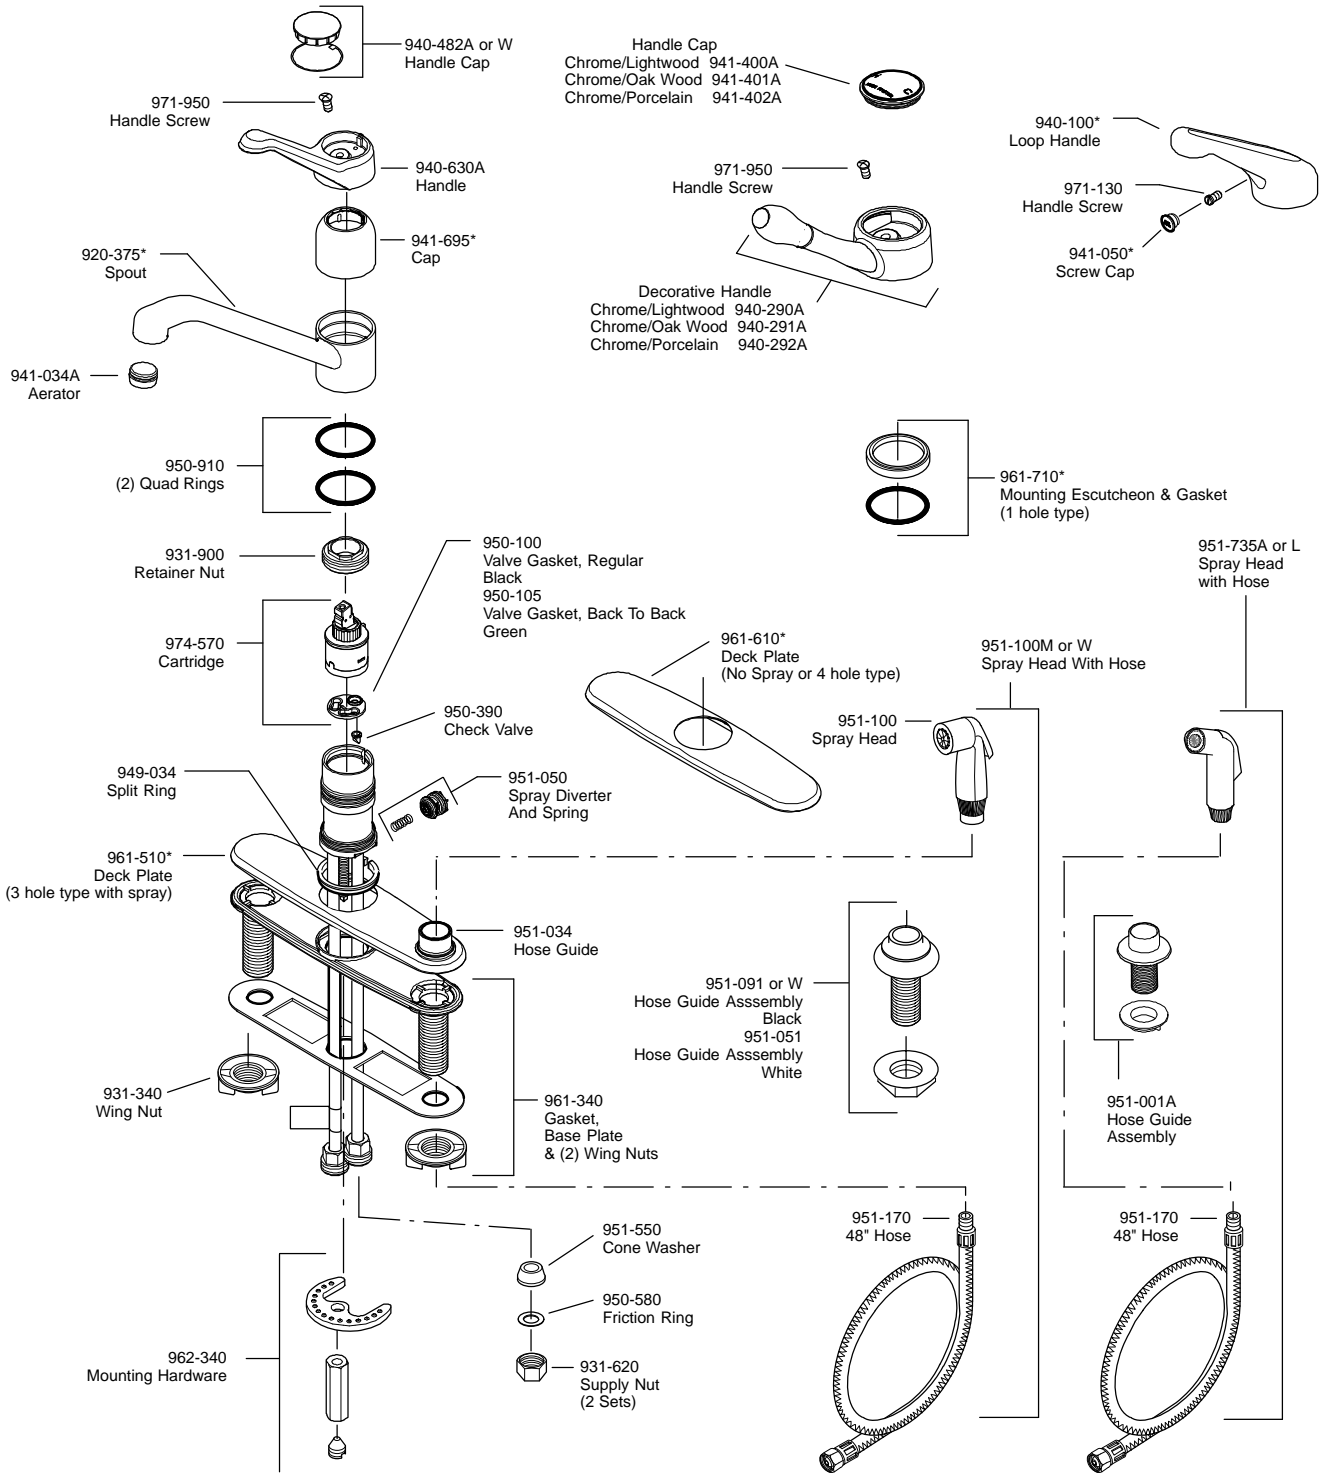

PARTS EXPLOSION

34 Series Genesis® Collection Single-Control Faucet

FINISHES * Indicates Finish

A Polished Chrome	M Almond	U Rustic Bronze
B Black	N Antique Bronze	V PVD Polished Brass
E Rustic Pewter	P Polished Brass	W White
D PVD Polished Nickel	Q Satin Brass	Y Tuscan Bronze
J PVD Brushed Nickel	R Copper	Z Oil-Rubbed Bronze
K Satin Nickel	S Stainless Steel	
L Satin Stainless	T Biscuit	

All finishes not available on all parts

1-800-PFAUCET www.pricepfister.com
1701 DaVinci, Lake Forest, CA 92610

07/15/08

Price Pfister