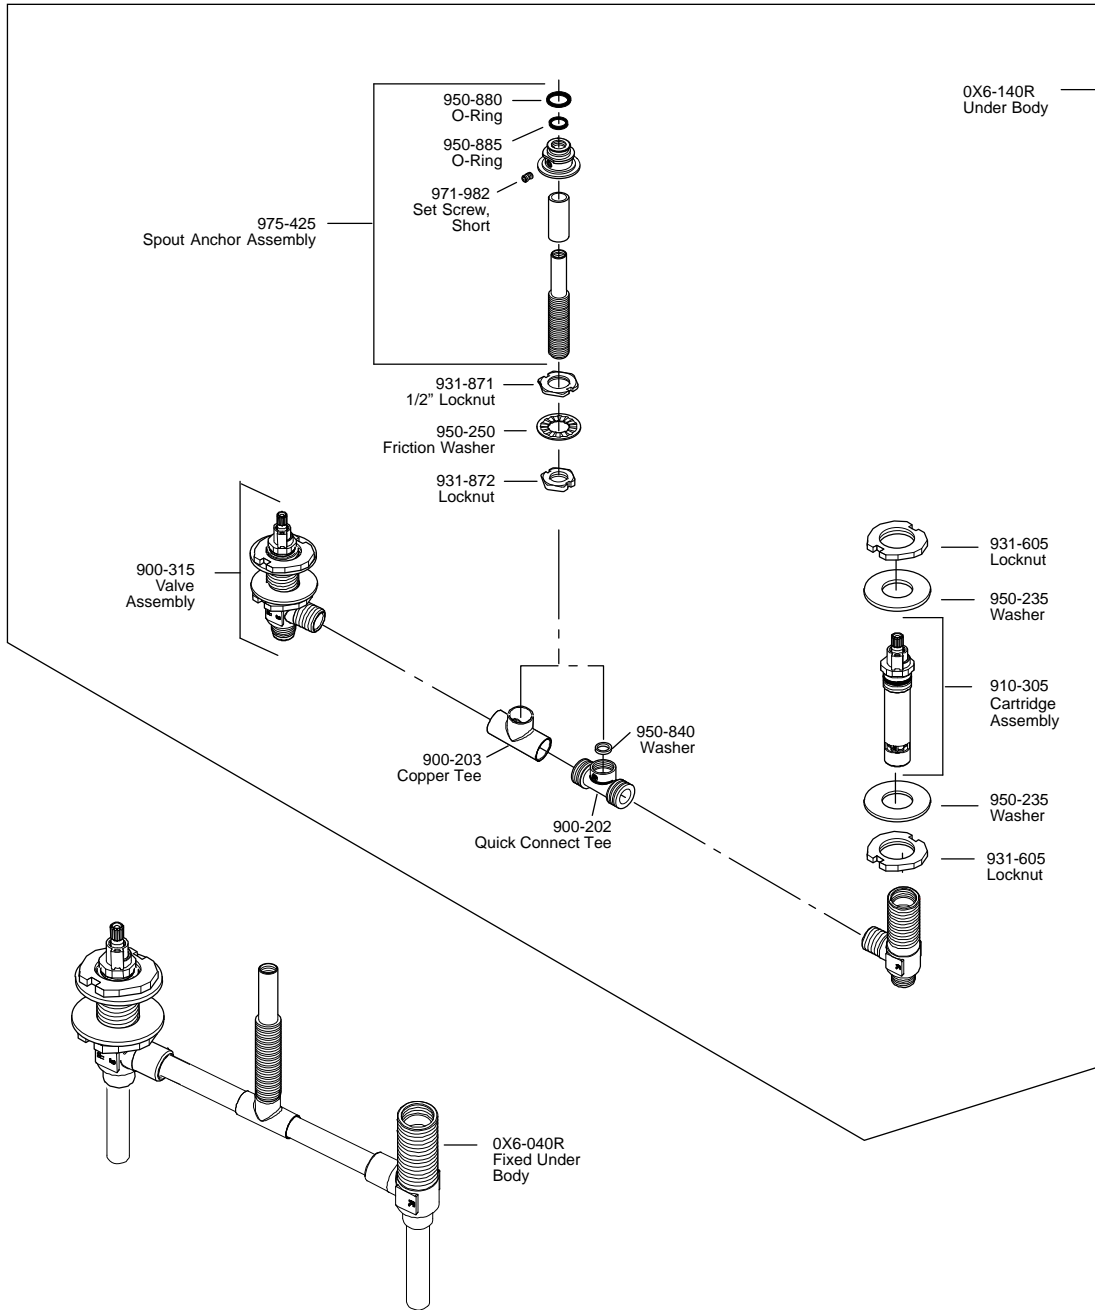

# PARTS EXPLOSION

## 0X6 Series Roman Tub Valve

**FINISHES \* Indicates Finish**

A Polished Chrome	M Almond	U Rustic Bronze
B Black	N Antique Bronze	V PVD Polished Brass
E Rustic Pewter	P Polished Brass	W White
D PVD Polished Nickel	Q Satin Brass	Y Tuscan Bronze
J PVD Brushed Nickel	R Copper	Z Oil-Rubbed Bronze
K Satin Nickel	S Stainless Steel	
L Satin Stainless	T Biscuit	

All finishes not available on all parts

1-800-PFAUCET [www.pricepfaucet.com](http://www.pricepfaucet.com)  
 19701 DaVinci, Lake Forest, CA 92610

07/15/08

**Price Pfister**