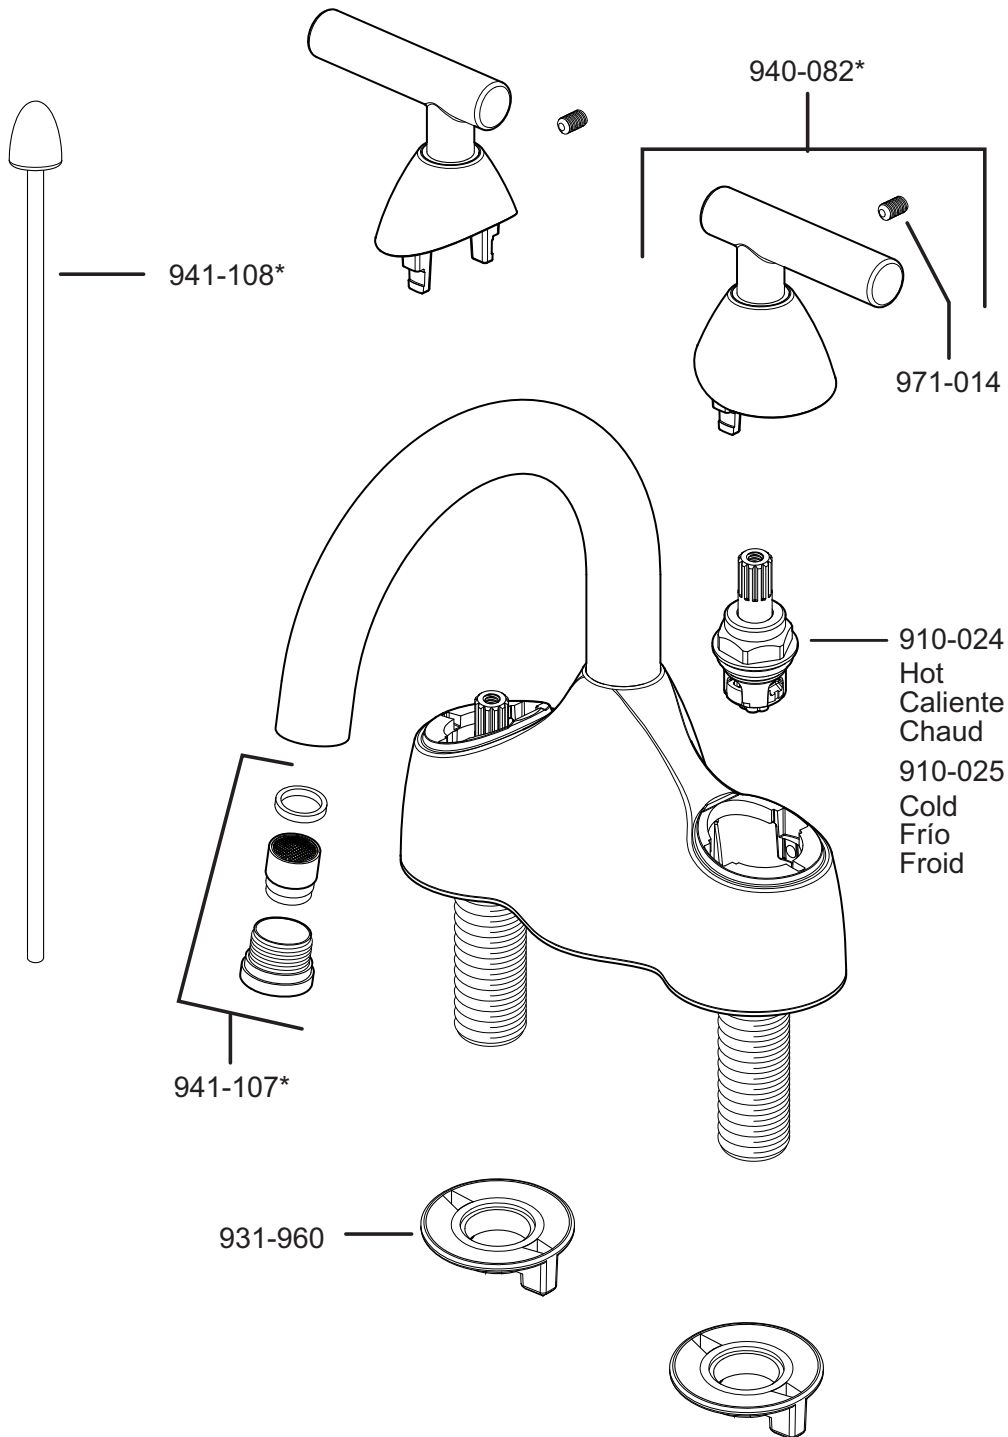

PARTS EXPLOSION

48 Series Contempra™ Collection 4" Centerset Lavatory Faucet

FINISHES * Indicates Finish

| | | |
|-----------------------|-------------------|----------------------|
| A Polished Chrome | M Almond | U Rustic Bronze |
| B Black | N Antique Bronze | V PVD Polished Brass |
| E Rustic Pewter | P Polished Brass | W White |
| D PVD Polished Nickel | Q Satin Brass | Y Tuscan Bronze |
| J PVD Brushed Nickel | R Copper | Z Oil-Rubbed Bronze |
| K Satin Nickel | S Stainless Steel | |
| L Satin Stainless | T Biscuit | |