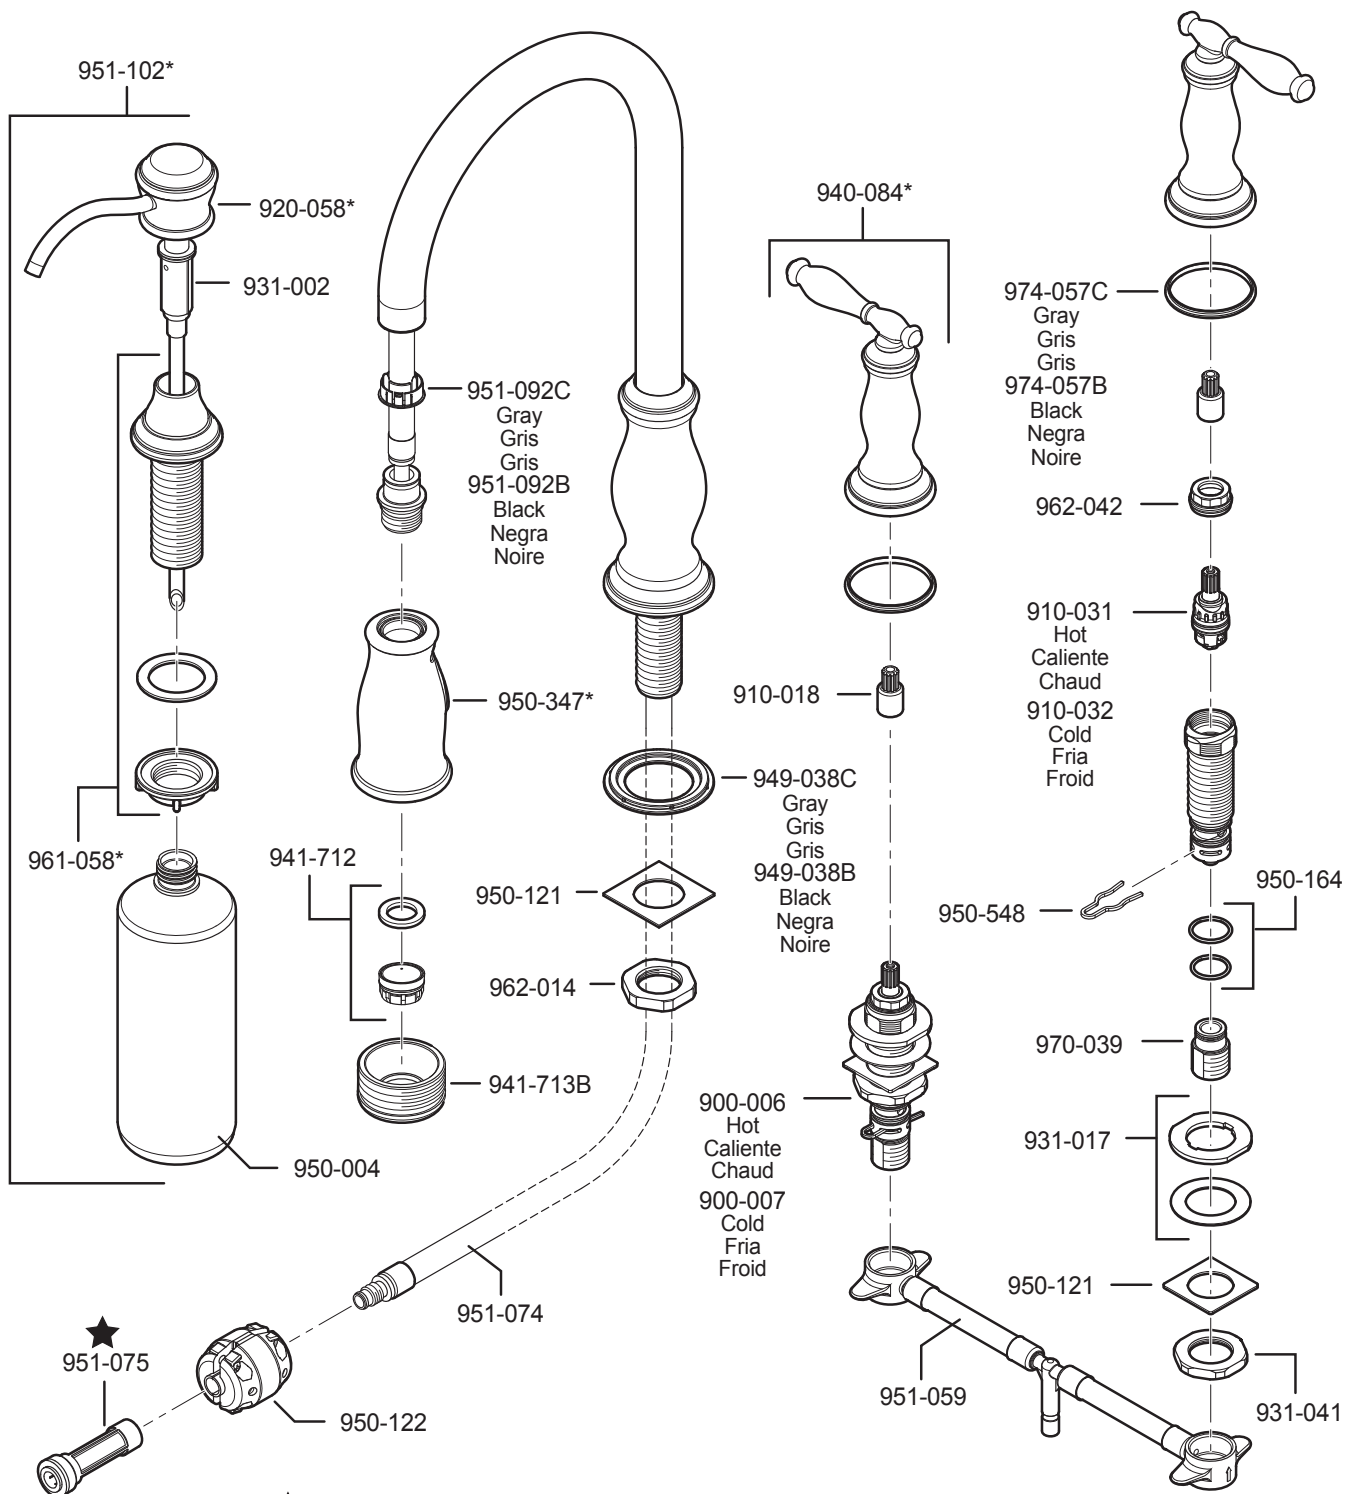

PARTS EXPLOSION

531 Series Hanover™ 2 Handle Pull-Out Kitchen Faucet

★ Contains ASME A112.18.3-Certified check valves
 Contiene válvulas de chequeo certificadas por ASME A112.18.3
 Contient des valves contrôle certifiées par ASME A112.18.3

FINISHES * Indicates Finish

A Polished Chrome	L Satin Stainless	T Biscuit
B Black	M Almond	U Rustic Bronze
D PVD Polished Nickel	N Antique Bronze	V PVD Polished Brass
E Rustic Pewter	P Polished Brass	W White
J PVD Brushed Nickel	Q Satin Brass	Y Tuscan Bronze
G Velvet Aged Bronze	R Copper	Z Oil-Rubbed Bronze
K Satin Nickel	S Stainless Steel	